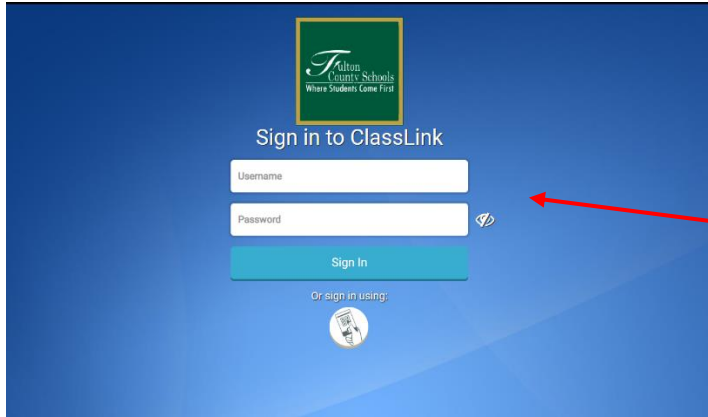

HOW TO ACCESS CLASSLINK

<https://launchpad.classlink.com/fcs>

ENTER

USERNAME: FCS USERNAME

PASSCODE: FCS PASSCODE

For example to access SAFARI Click on the SAFARI icon