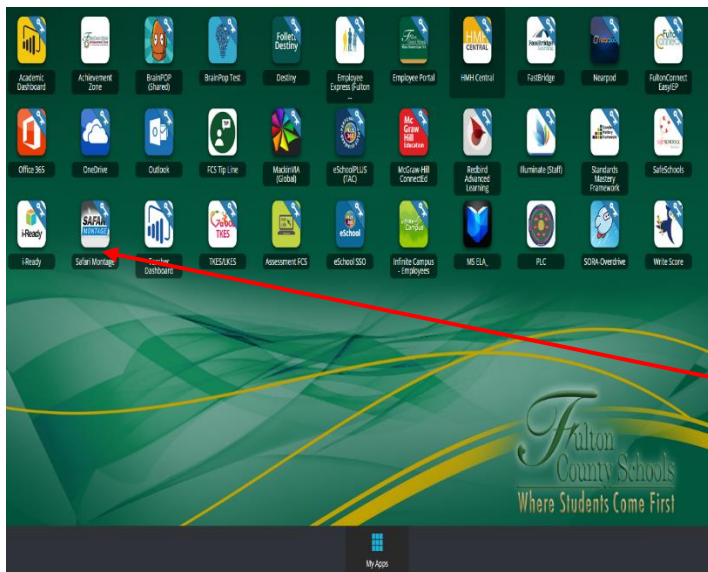

HOW TO ACCESS CLASSLINK

<https://launchpad.classlink.com/fcs>

ENTER

USERNAME: FCS USERNAME

PASSCODE: FCS PASSCODE

For example to access SAFARI Click on the SAFARI icon