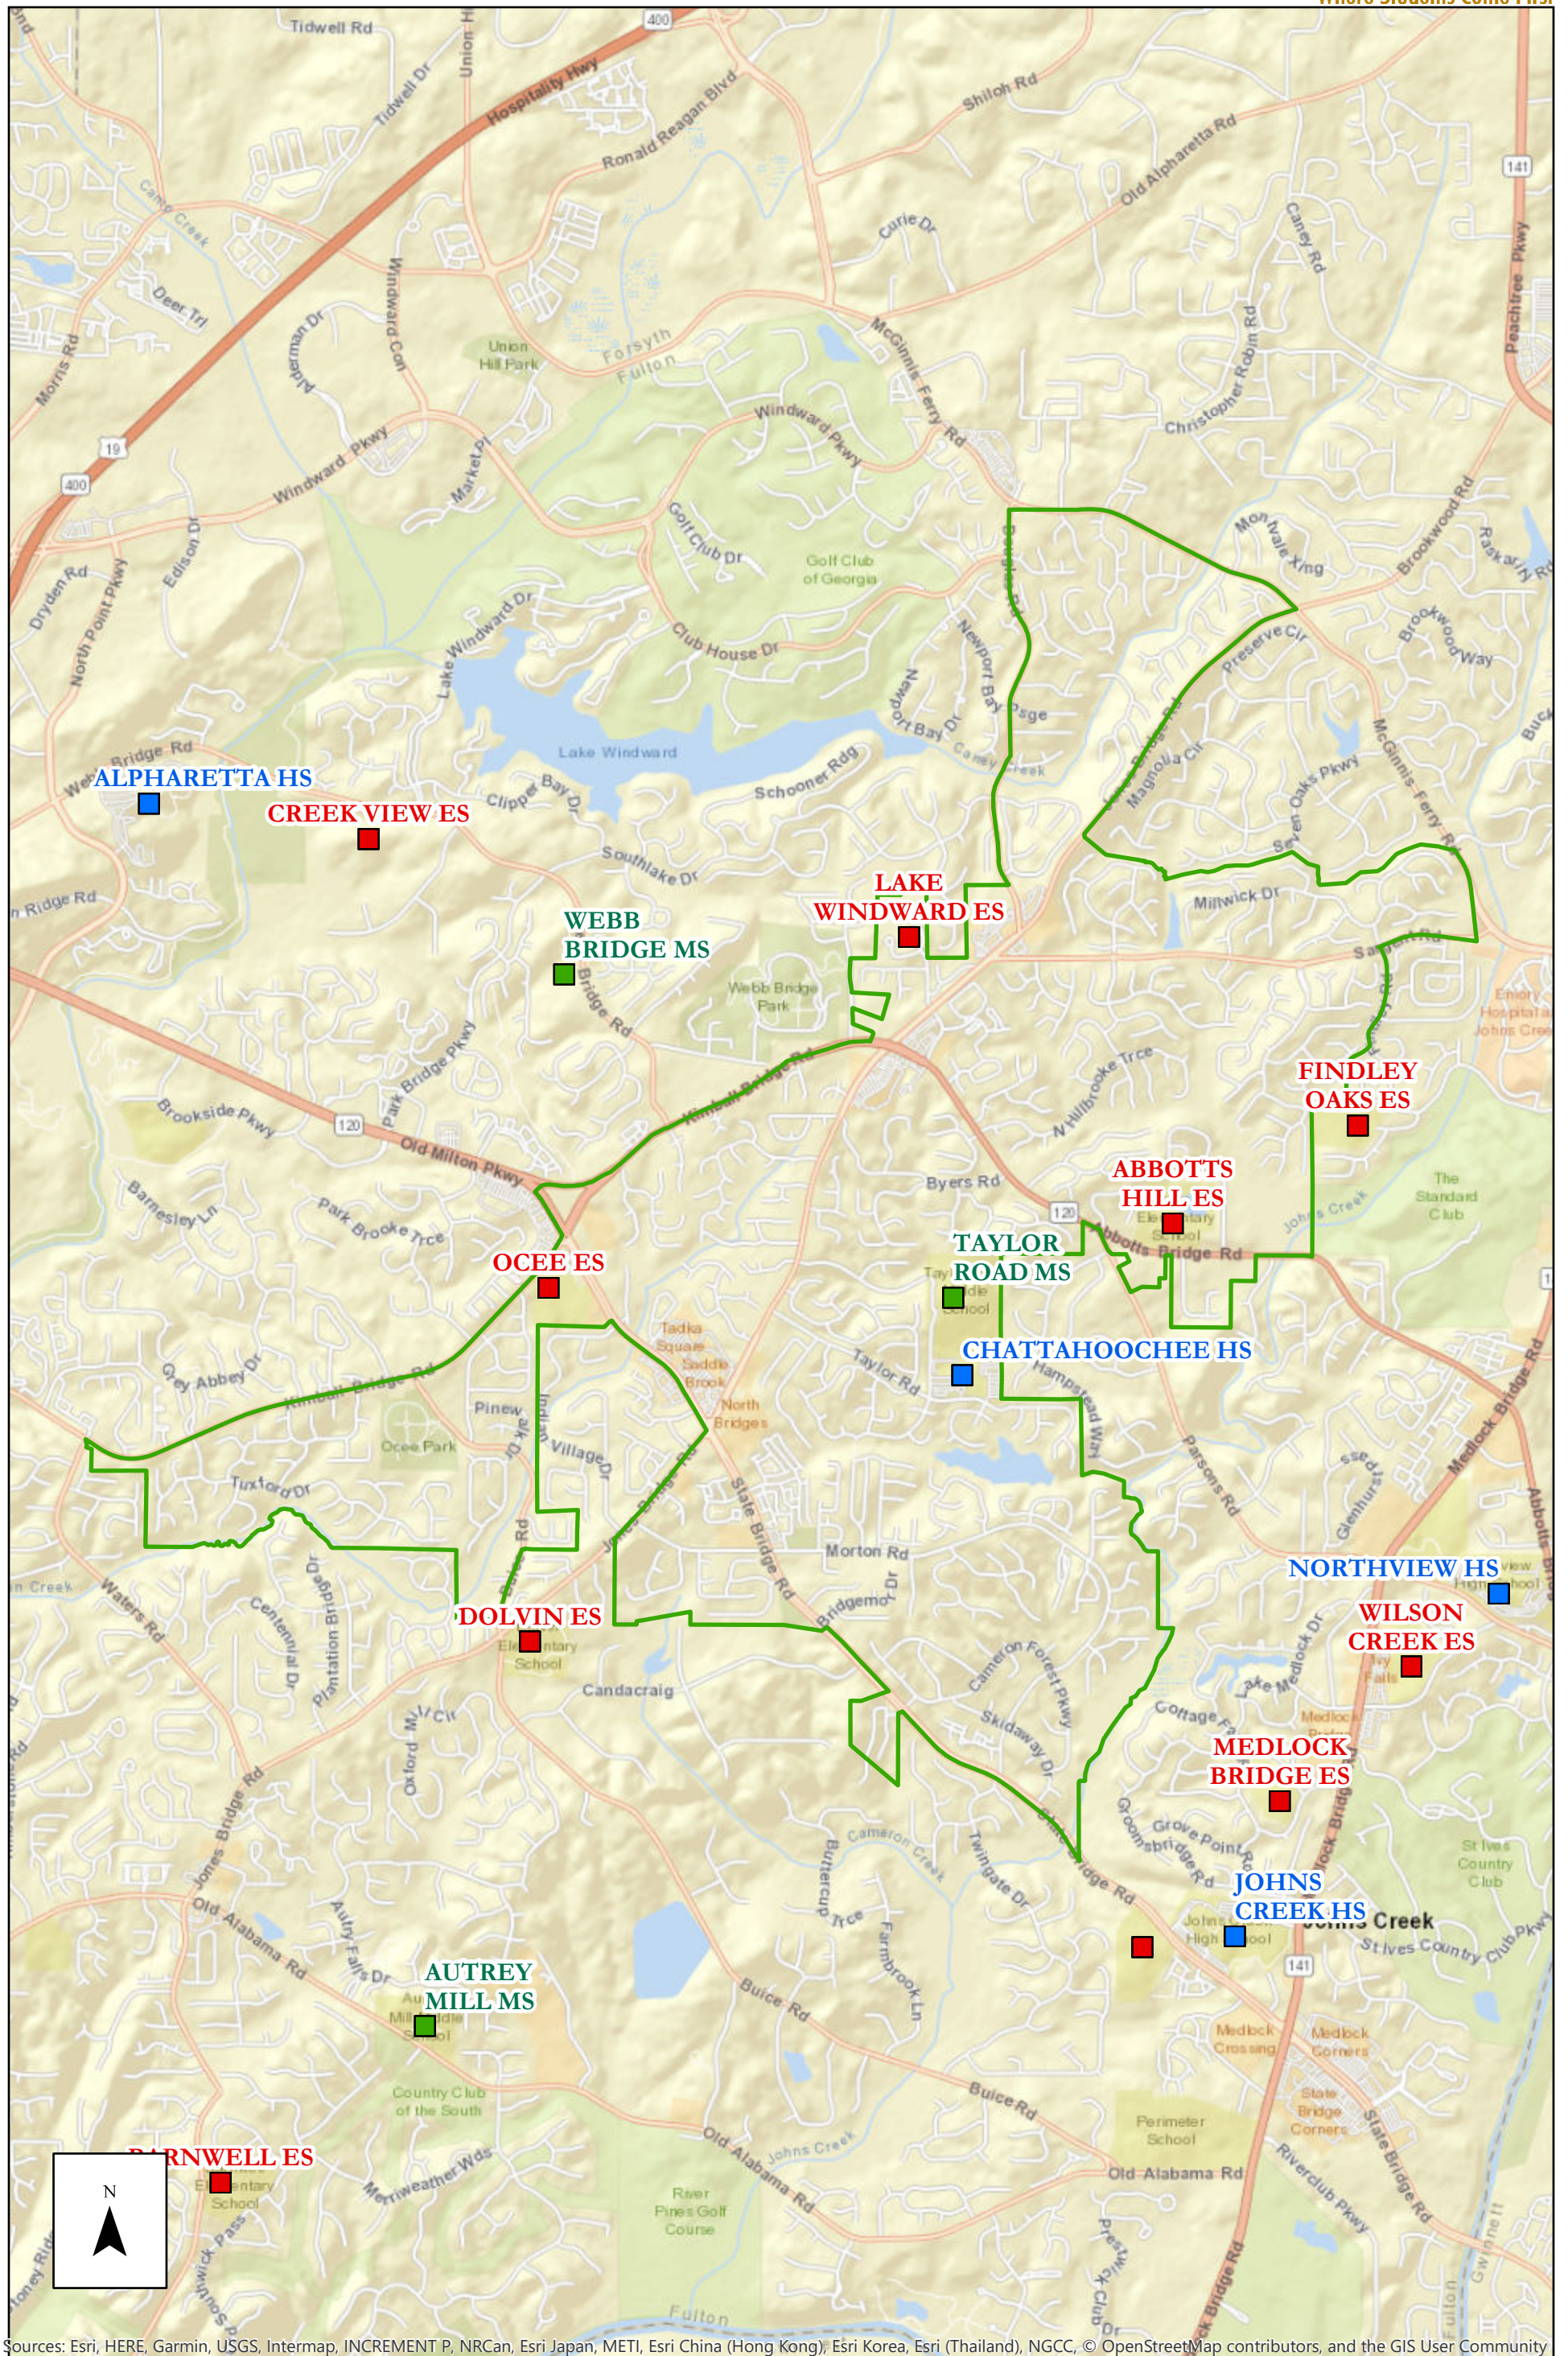

# TAYLOR ROAD MS 2018-19 Attendance Zone

Sources: Esri, HERE, Garmin, USGS, Intermap, INCREMENT P, NRCan, Esri Japan, METI, Esri China (Hong Kong), Esri Korea, Esri (Thailand), NGCC, © OpenStreetMap contributors, and the GIS User Community