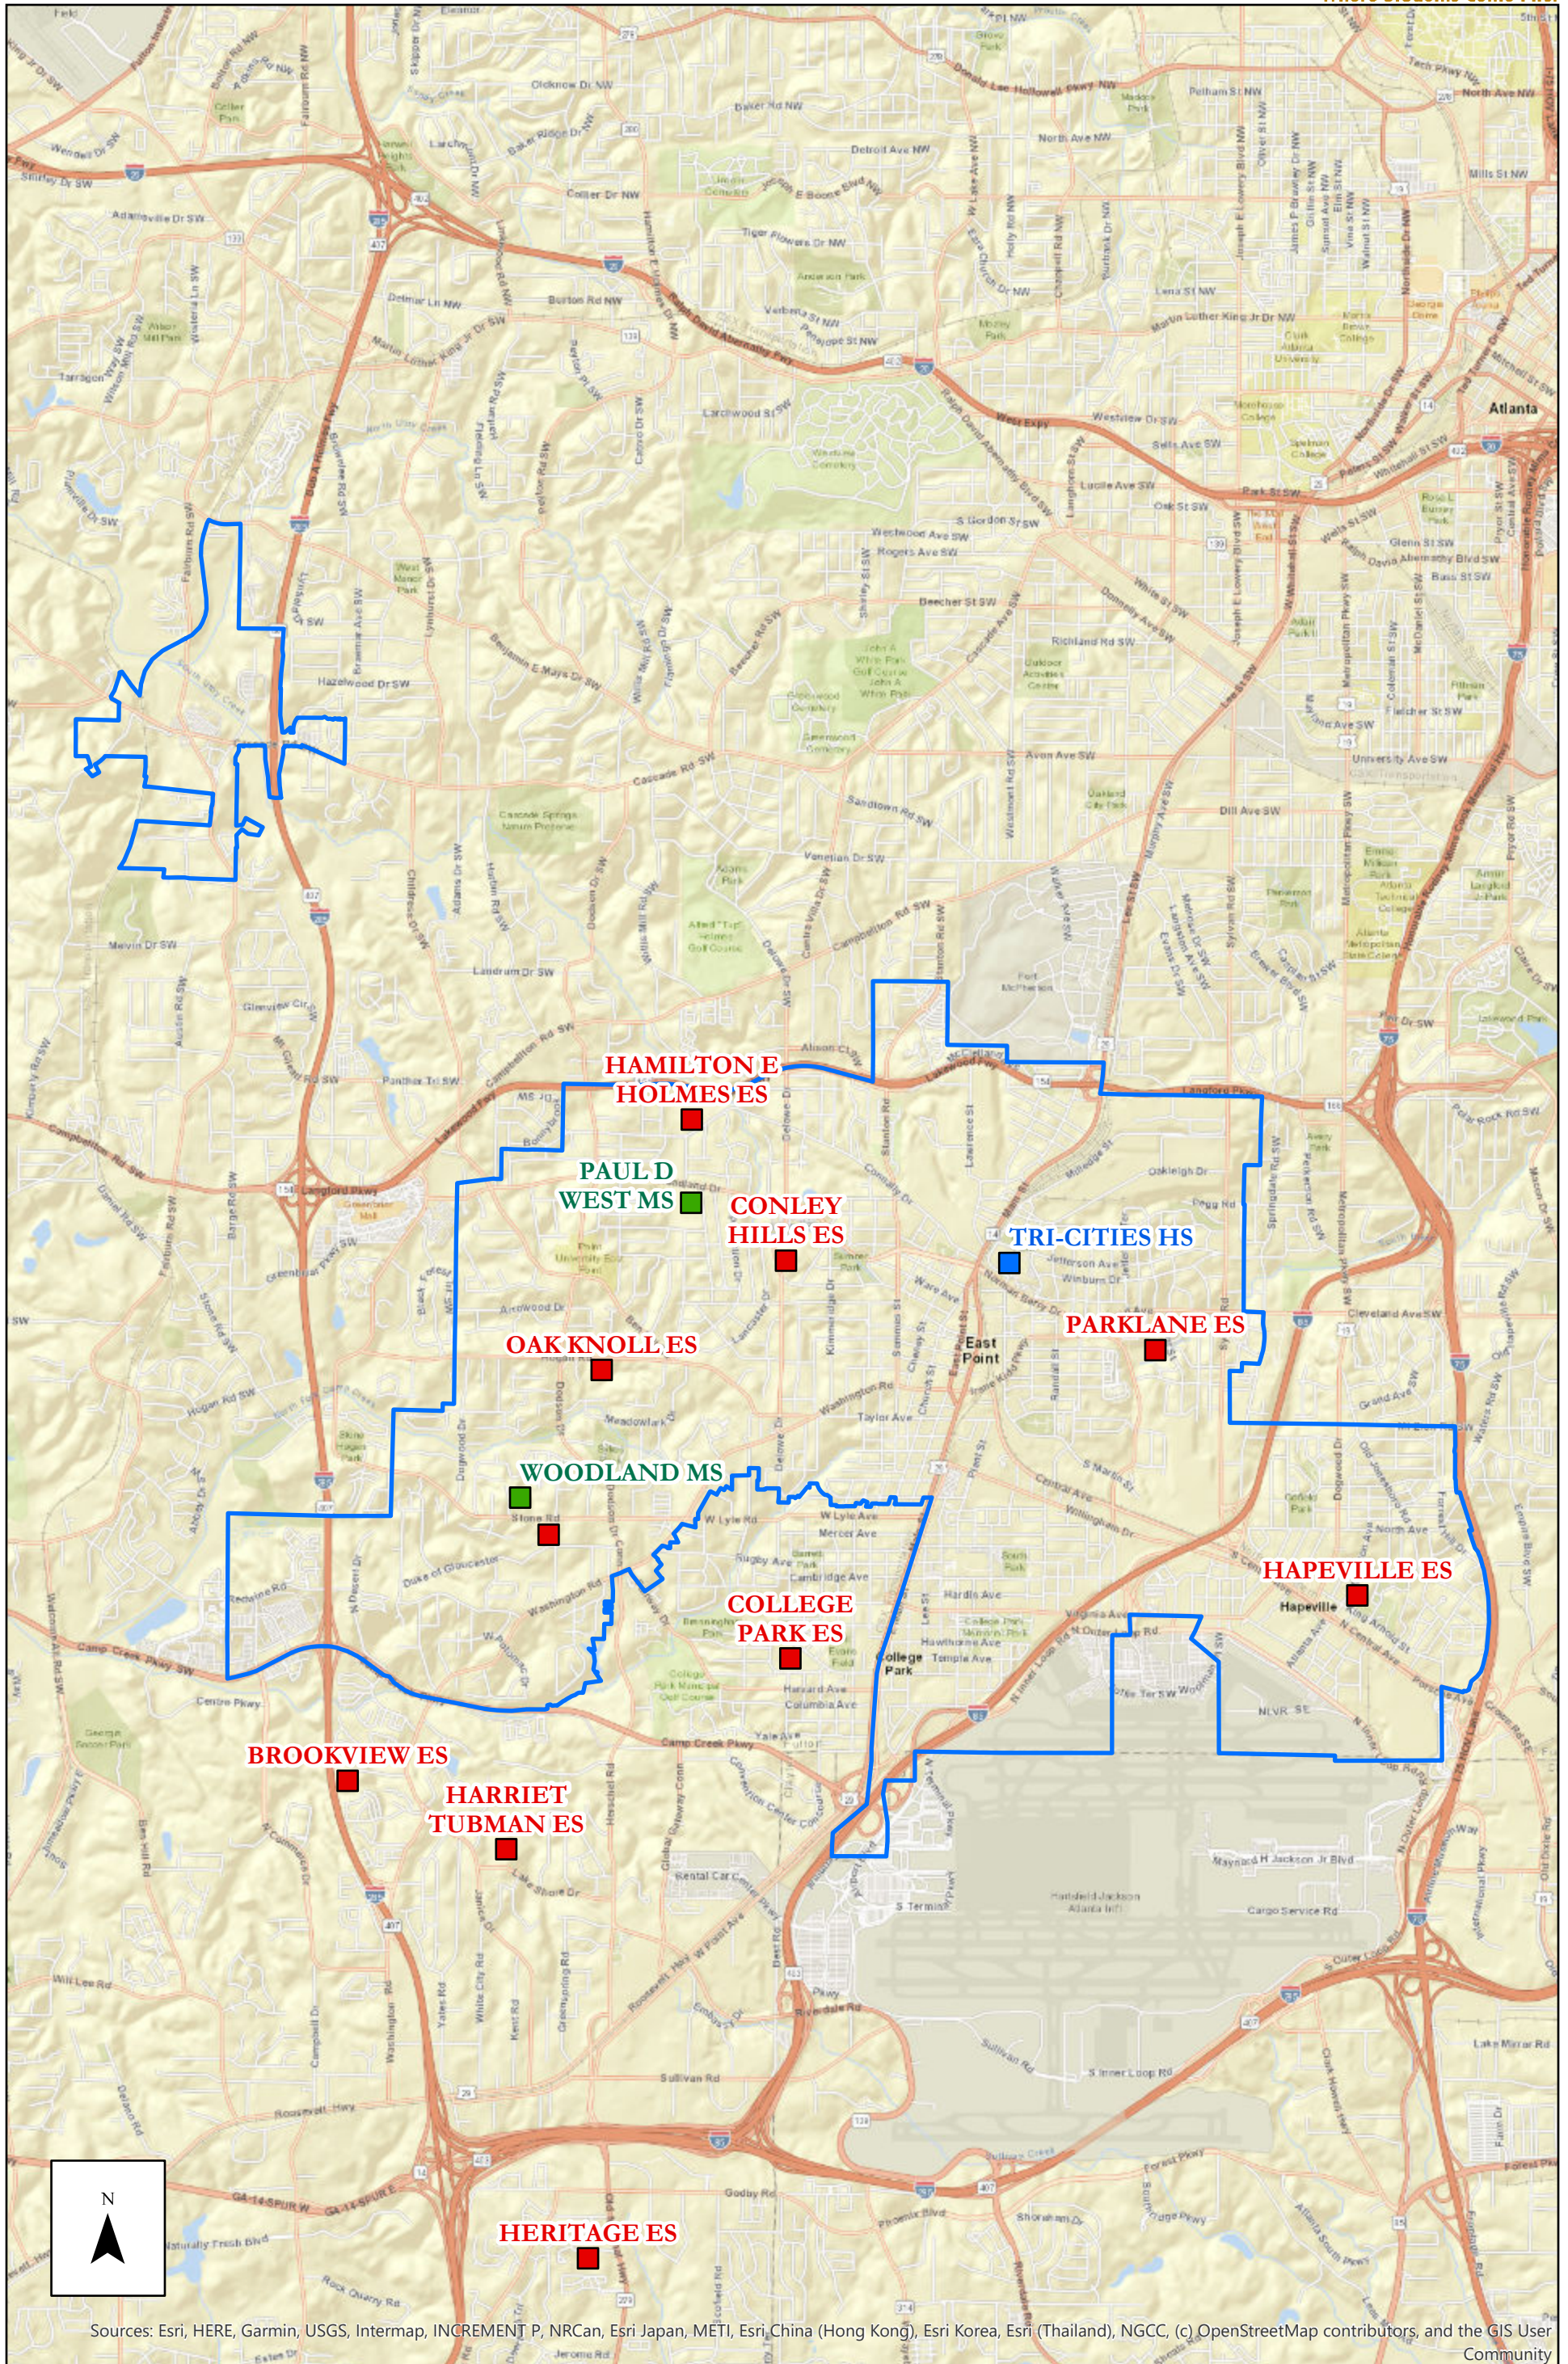

Tri-Cities HS 2019-20 Attendance Zone

Sources: Esri, HERE, Garmin, USGS, Intermap, INCREMENT P, NRCan, Esri Japan, METI, Esri China (Hong Kong), Esri Korea, Esri (Thailand), NGCC, (c) OpenStreetMap contributors, and the GIS User Community