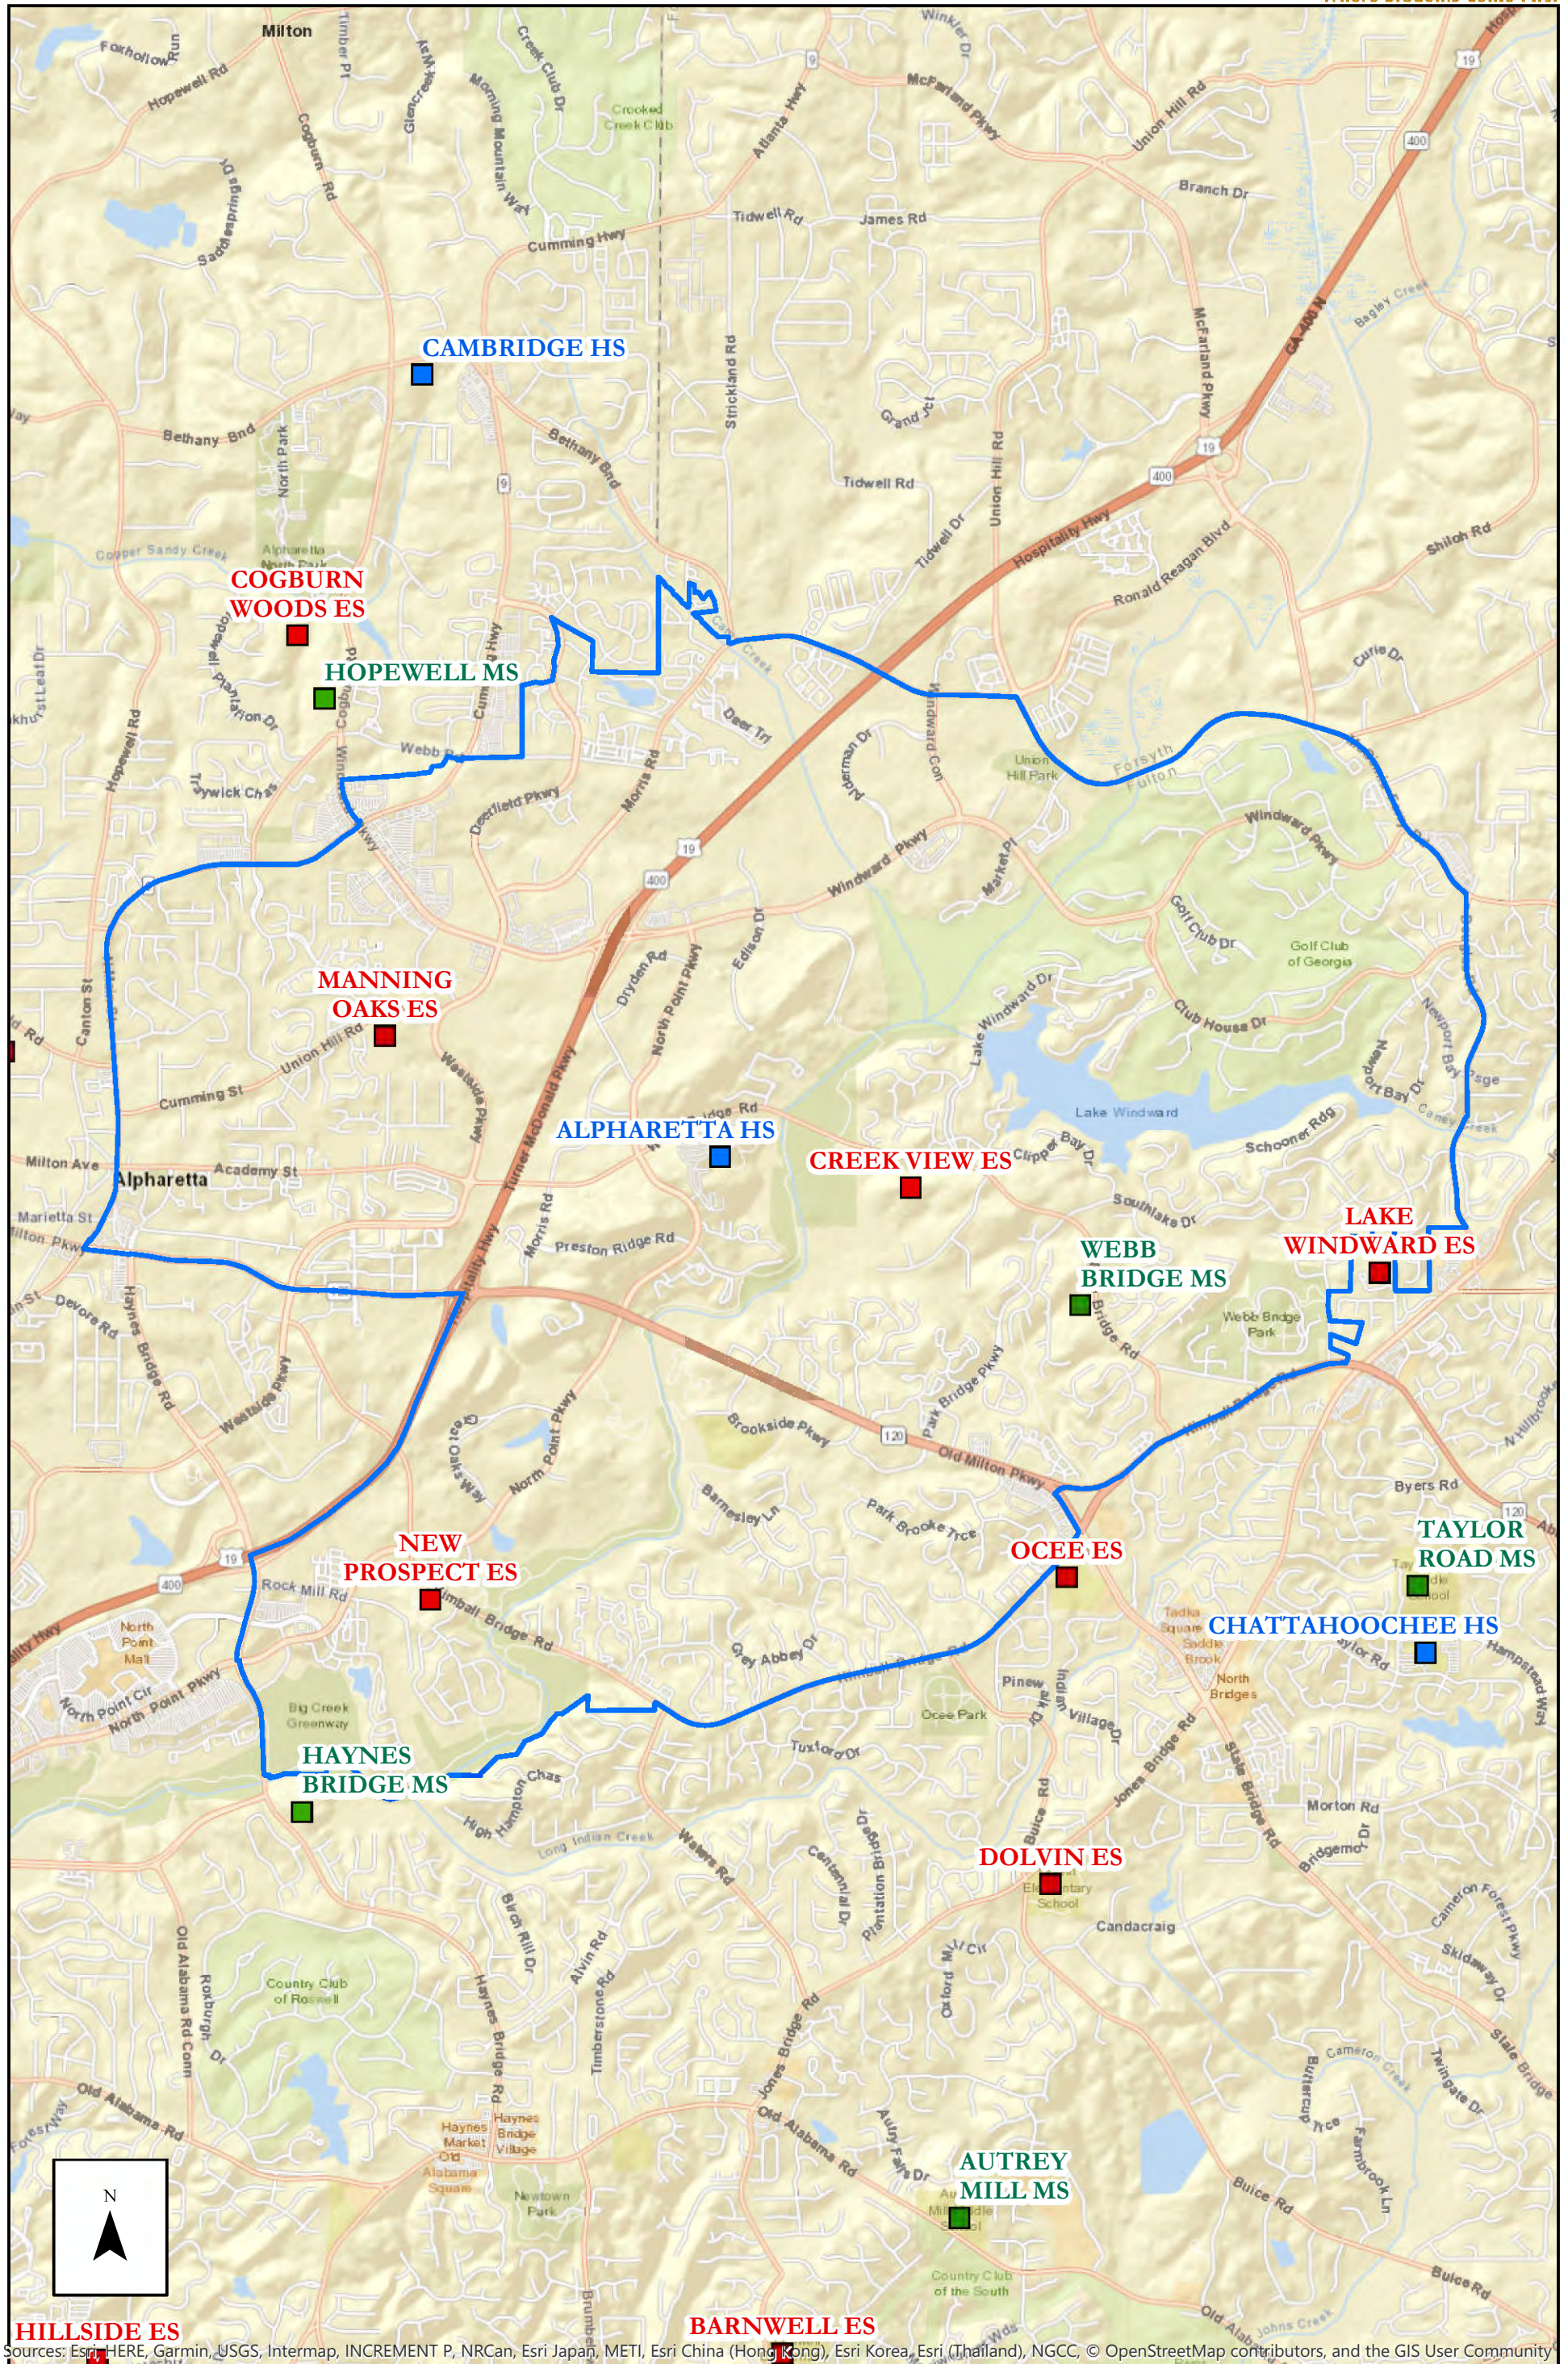

Alpharetta HS 2018-19 Attendance Zone

Sources: Esri, HERE, Garmin, USGS, Intermap, INCREMENT P, NRCan, Esri Japan, METI, Esri China (Hong Kong), Esri Korea, Esri (Thailand), NGCC, © OpenStreetMap contributors, and the GIS User Community