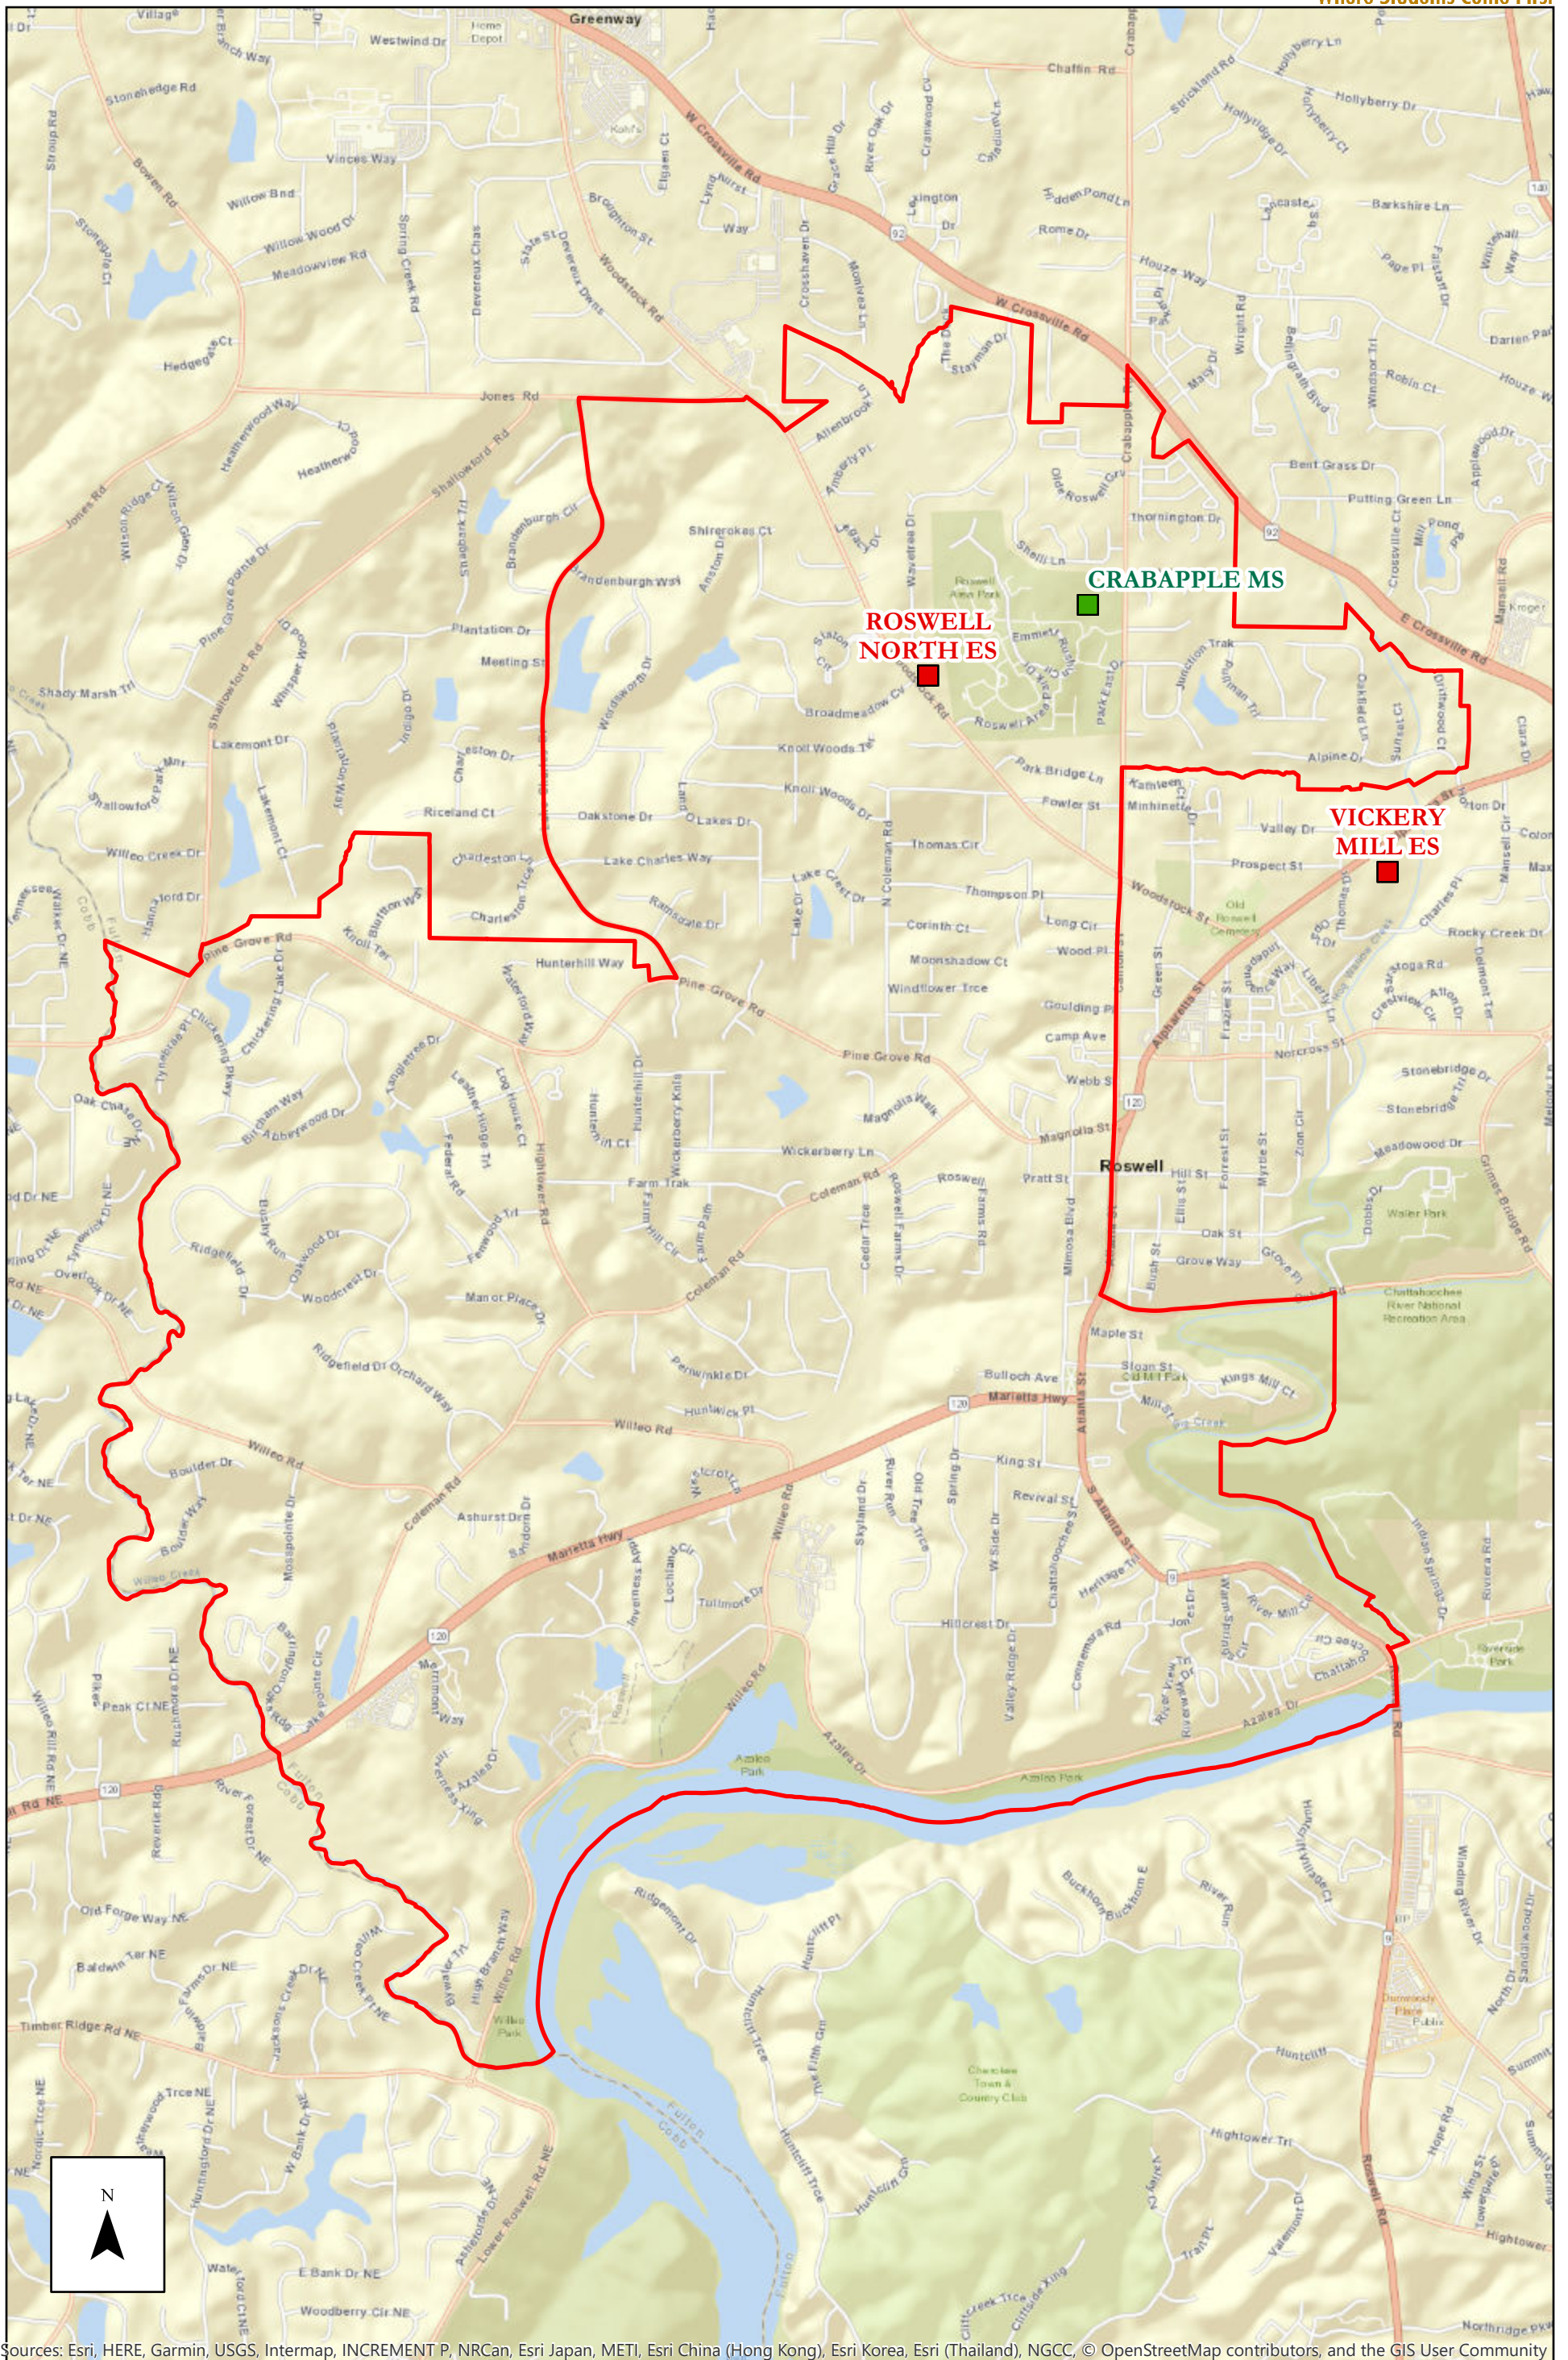

ROSWELL NORTH ES 2018-19 Attendance Zone

Sources: Esri, HERE, Garmin, USGS, Intermap, INCREMENT P, NRCAN, Esri Japan, METI, Esri China (Hong Kong), Esri Korea, Esri (Thailand), NGCC, © OpenStreetMap contributors, and the GIS User Community