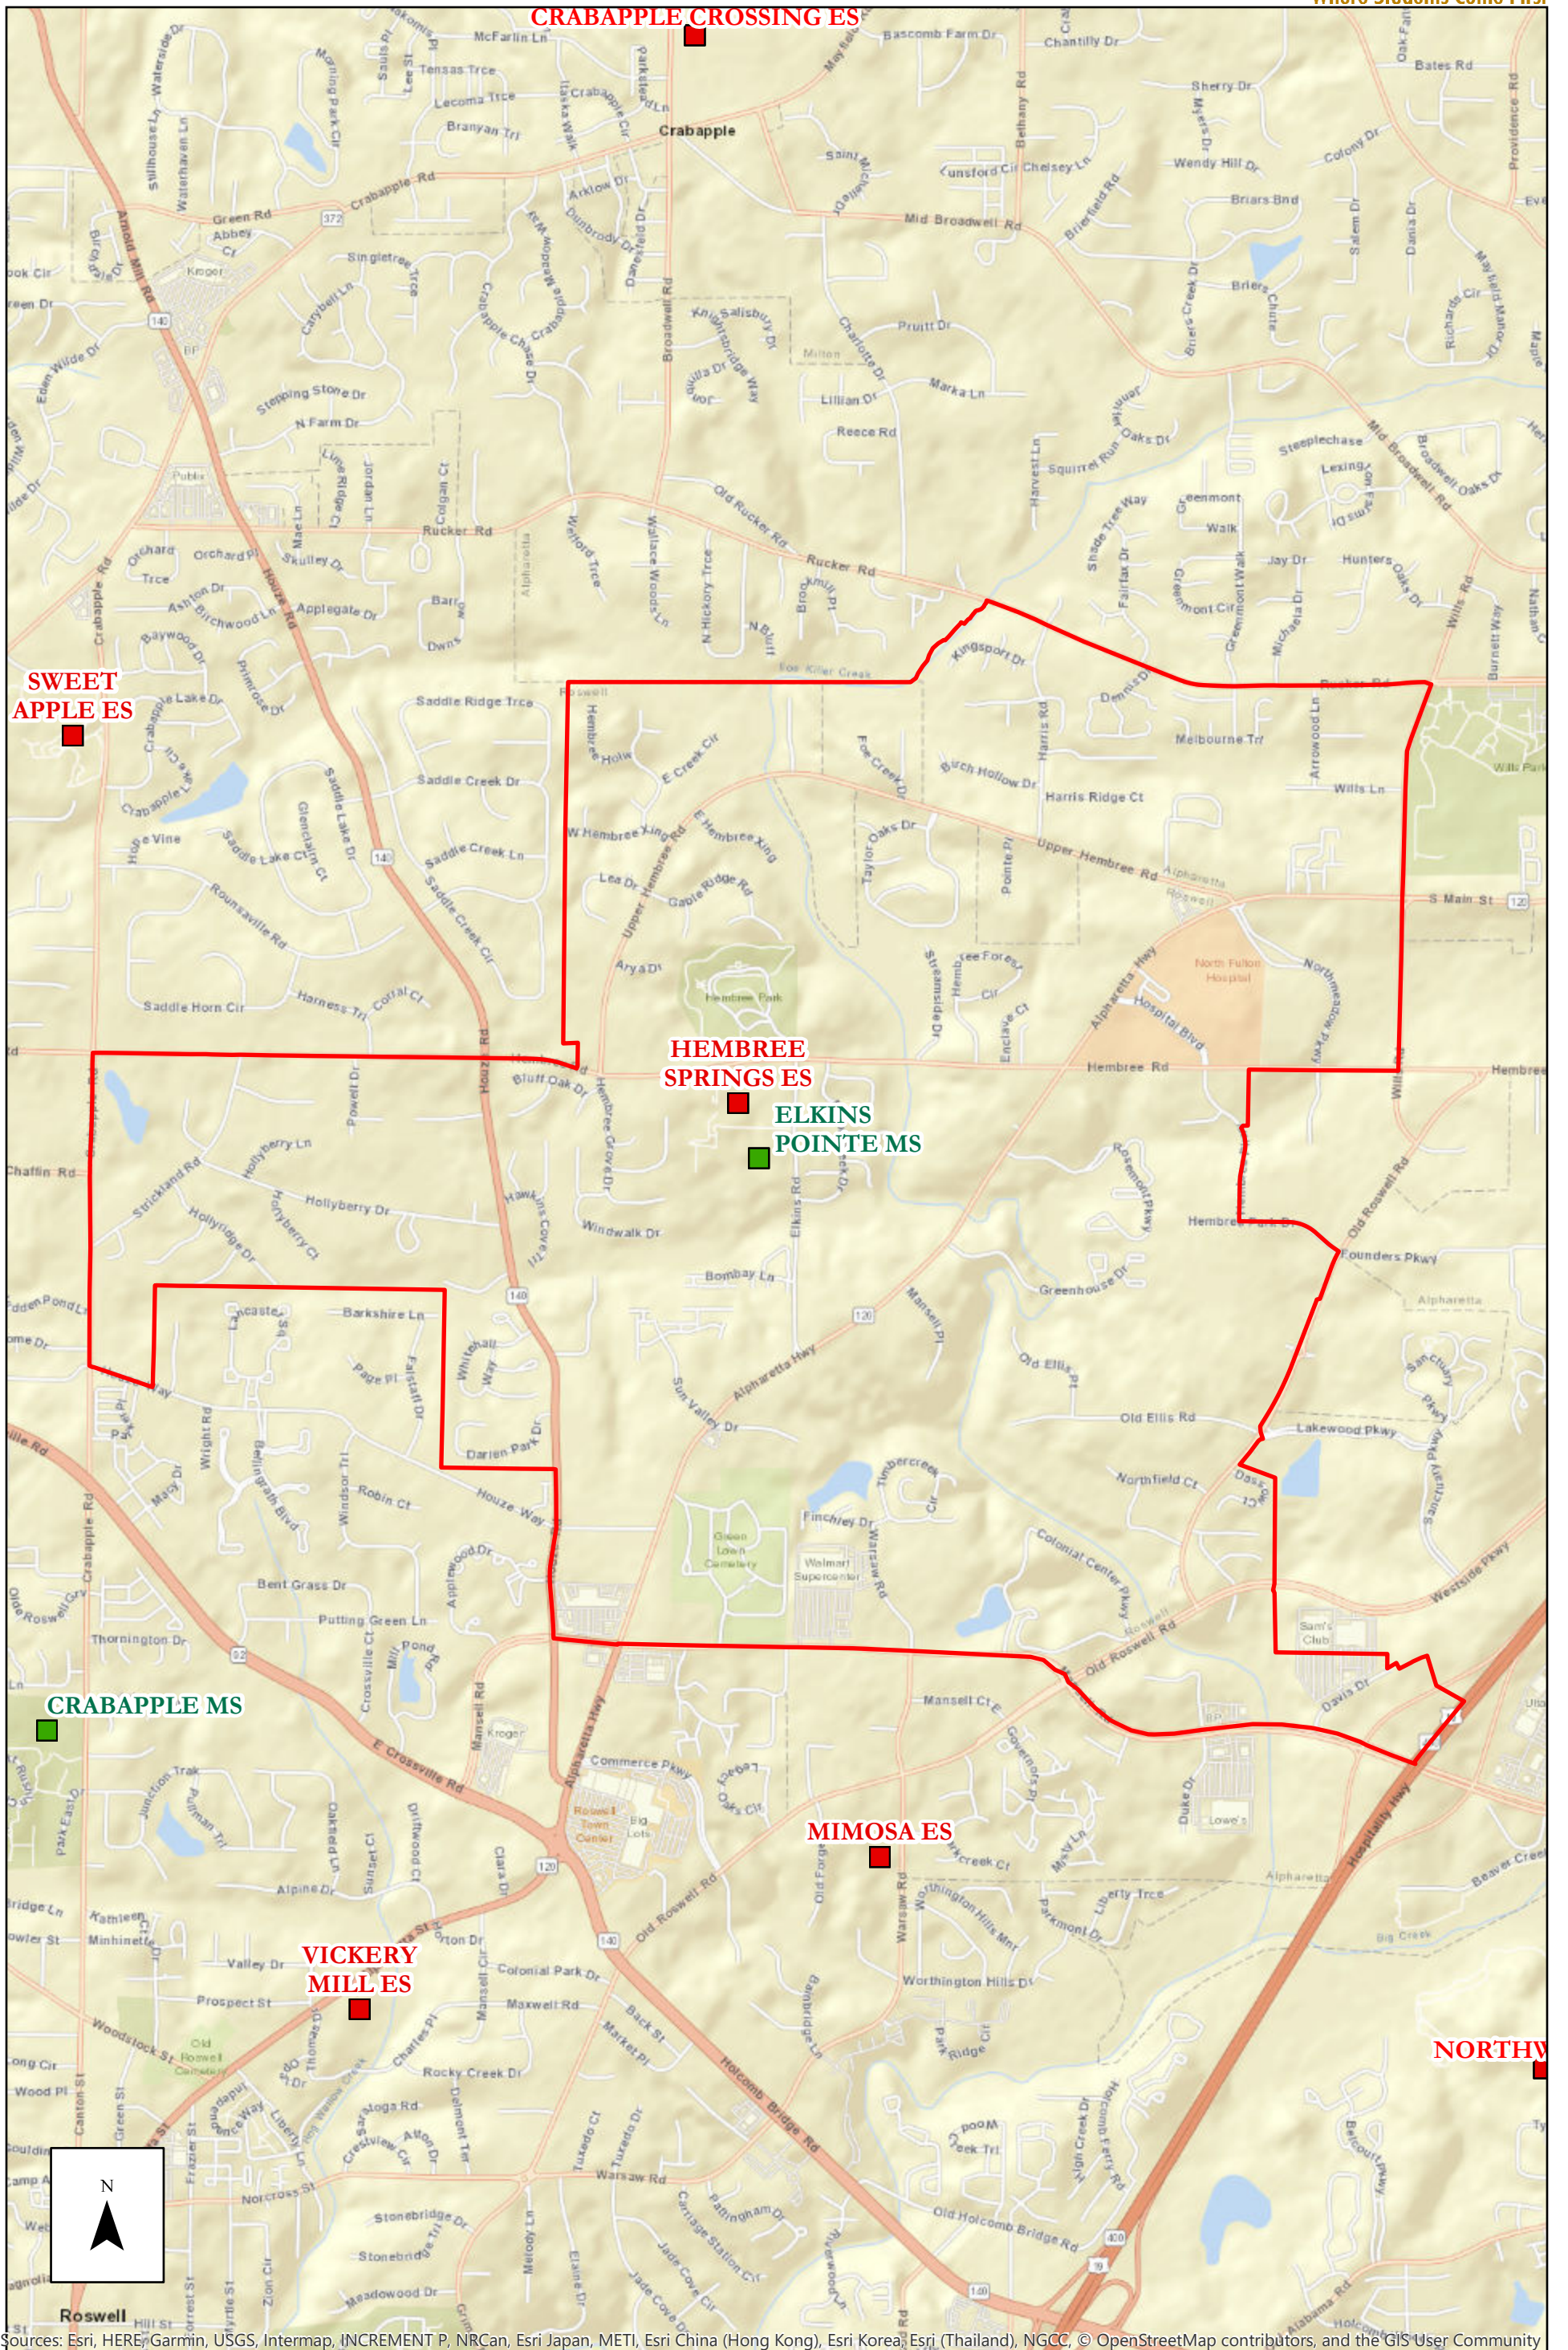

HEMBREE SPRINGS ES 2018-19 Attendance Zone

Sources: Esri, HERE, Garmin, USGS, Intermap, INCREMENT P, NRCan, Esri Japan, METI, Esri China (Hong Kong), Esri Korea, Esri (Thailand), NGCC, © OpenStreetMap contributors, and the GIS User Community