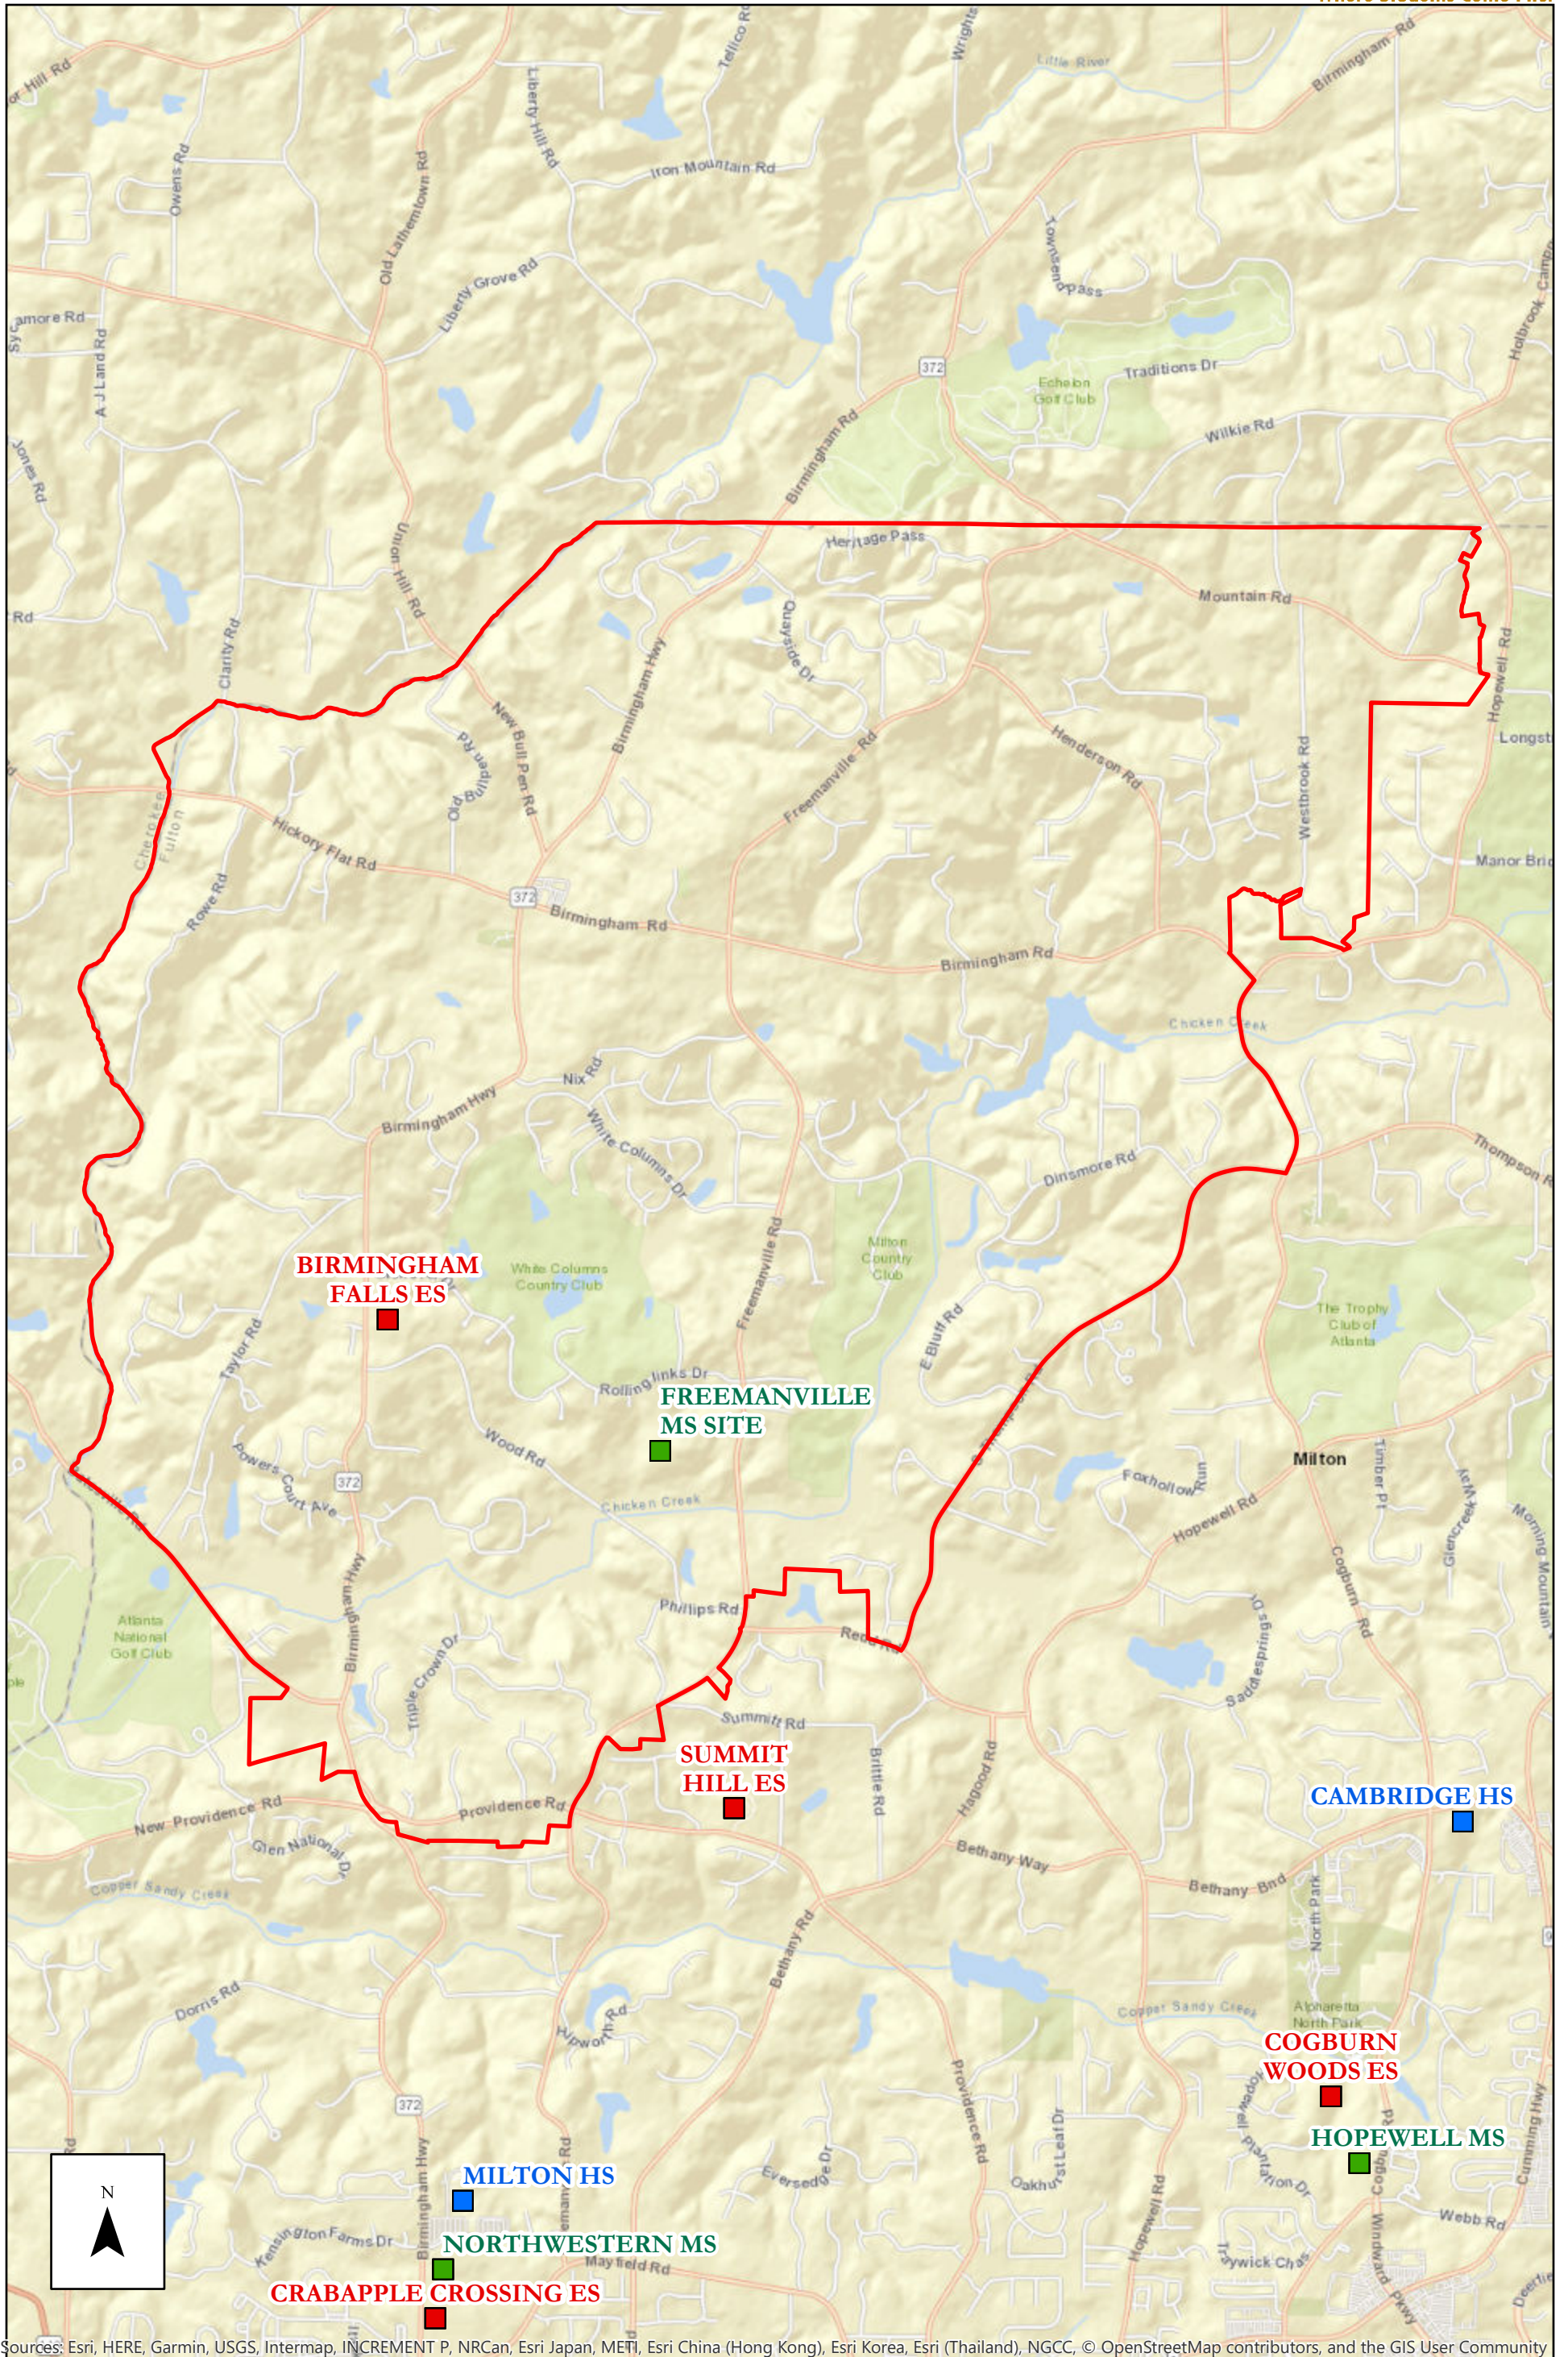

# BIRMINGHAM FALLS ES 2018-19 Attendance Zone

Sources: Esri, HERE, Garmin, USGS, Intermap, INCREMENT P, NRCan, Esri Japan, METI, Esri China (Hong Kong), Esri Korea, Esri (Thailand), NGCC, © OpenStreetMap contributors, and the GIS User Community