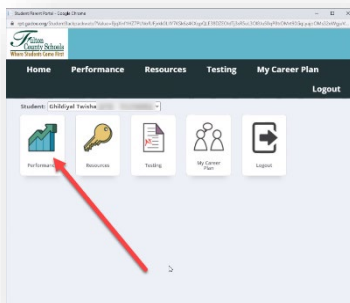

## How To Access Georgia Milestones Results – for Parents

1. Login to Fulton County's Infinite Campus parent portal. <https://www.fultonschools.org/infinitecampus>

2. Click the more button in the bottom left hand corner, then select SLDS Portal.

3. Choose performance.

4. Scroll down to see your student's assessment results. These can also be downloaded and printed.