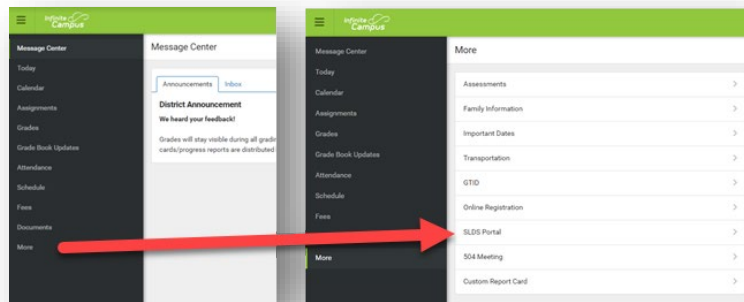

## How To Access Georgia Milestones Results – for Parents

1. Login to Fulton County's Infinite Campus parent portal. <https://www.fultonschools.org/infinitecampus>

2. Click the more button in the bottom left hand corner, then select SLDS Portal.