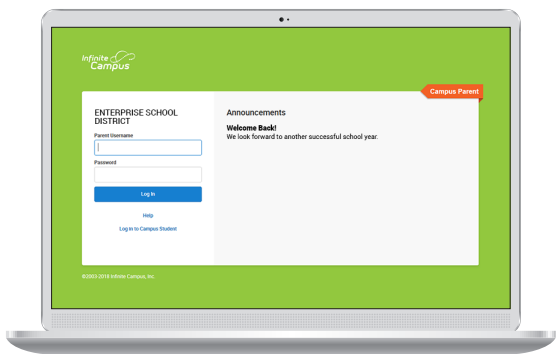

## Access on the Web Campus Student and Campus Parent

Campus Student and Campus Parent are designed to provide real-time access to student information. The easy-to-use design displays what is currently happening in the classroom so you can understand, monitor, and participate in the educational process.