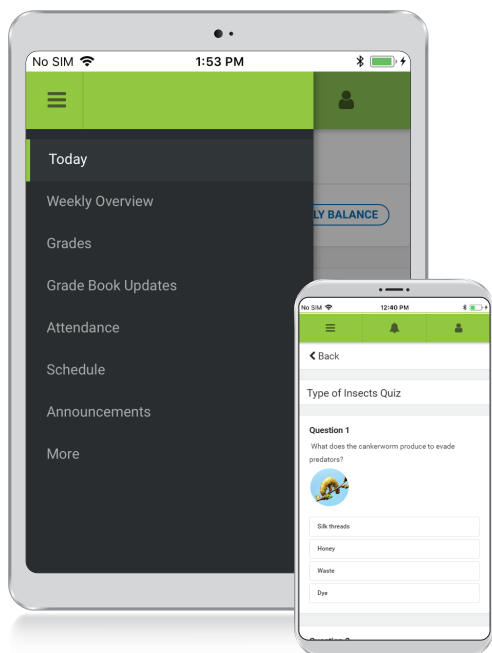

Download the Mobile App Campus Student and Campus Parent

Announcements

Quickly see district announcements as they are posted.

Assignments

Browse assignments by specific class or due date.

Attendance

Review attendance events in summary and detail form.

Grades

Immediate access to grades as they are posted.

Schedule

Review schedule from anywhere, at any time.

Infinite Campus Mobile Apps can be downloaded through the Apple App Store or Google Play Store

All parents will create NEW accounts for Infinite Campus.
All students will have access through their student FCS accounts.
Directions will be sent to all families in July 2019.