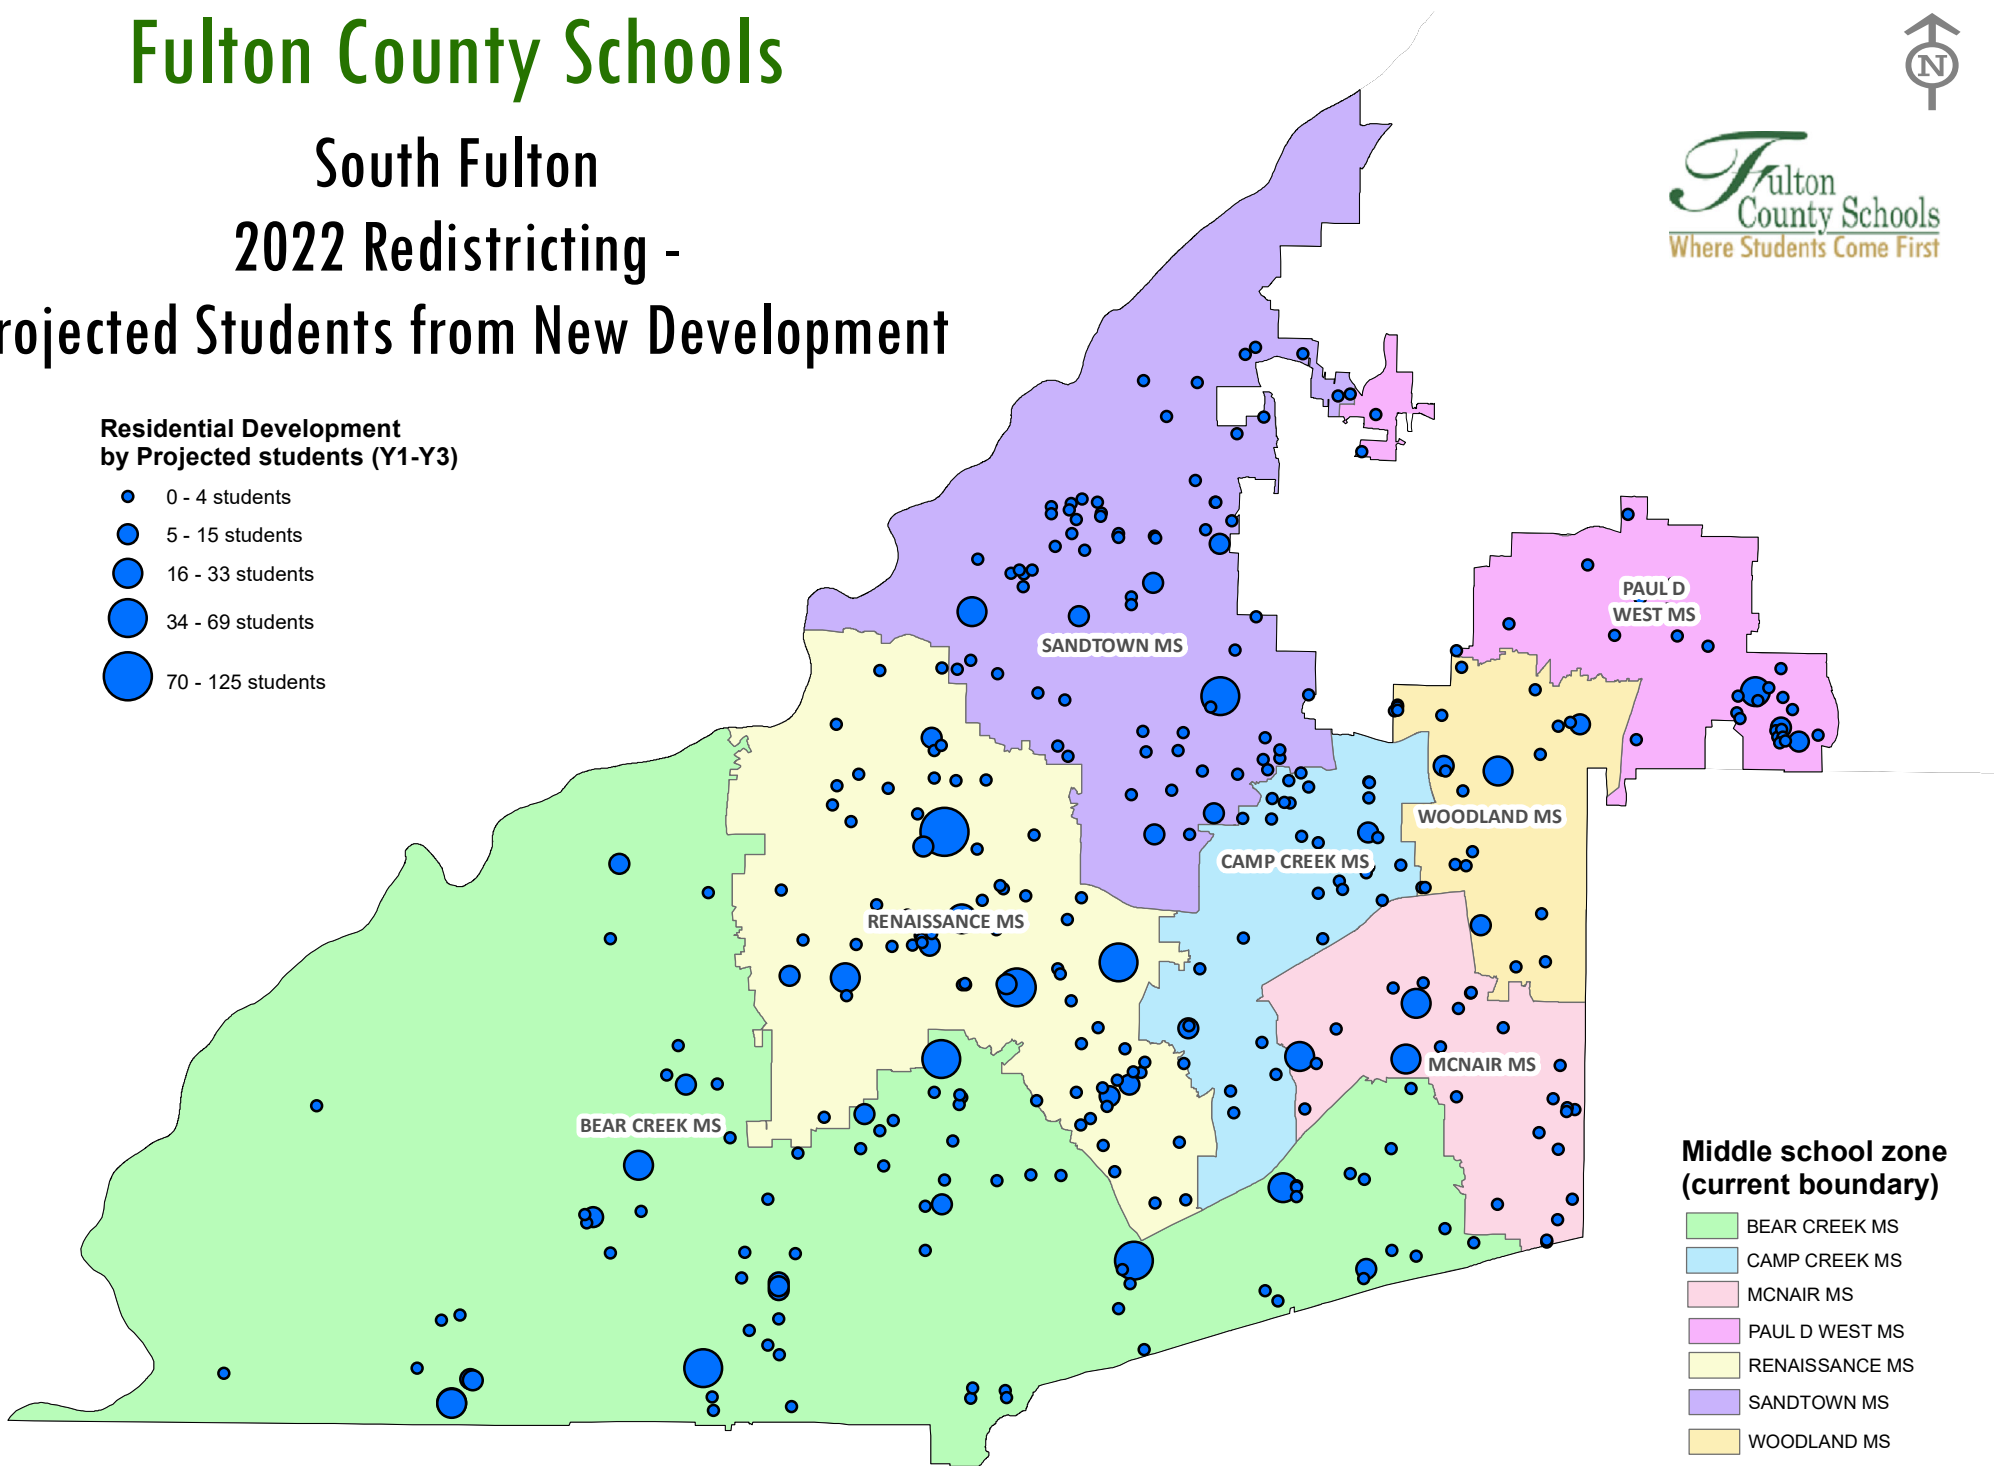

Fulton County Schools

South Fulton 2022 Redistricting - Projected Students from New Development

Residential Development by Projected students (Y1-Y3)

- 0 - 4 students
- 5 - 15 students
- 16 - 33 students
- 34 - 69 students
- 70 - 125 students

Middle school zone (current boundary)

- BEAR CREEK MS
- CAMP CREEK MS
- MCNAIR MS
- PAUL D WEST MS
- RENAISSANCE MS
- SANDTOWN MS
- WOODLAND MS