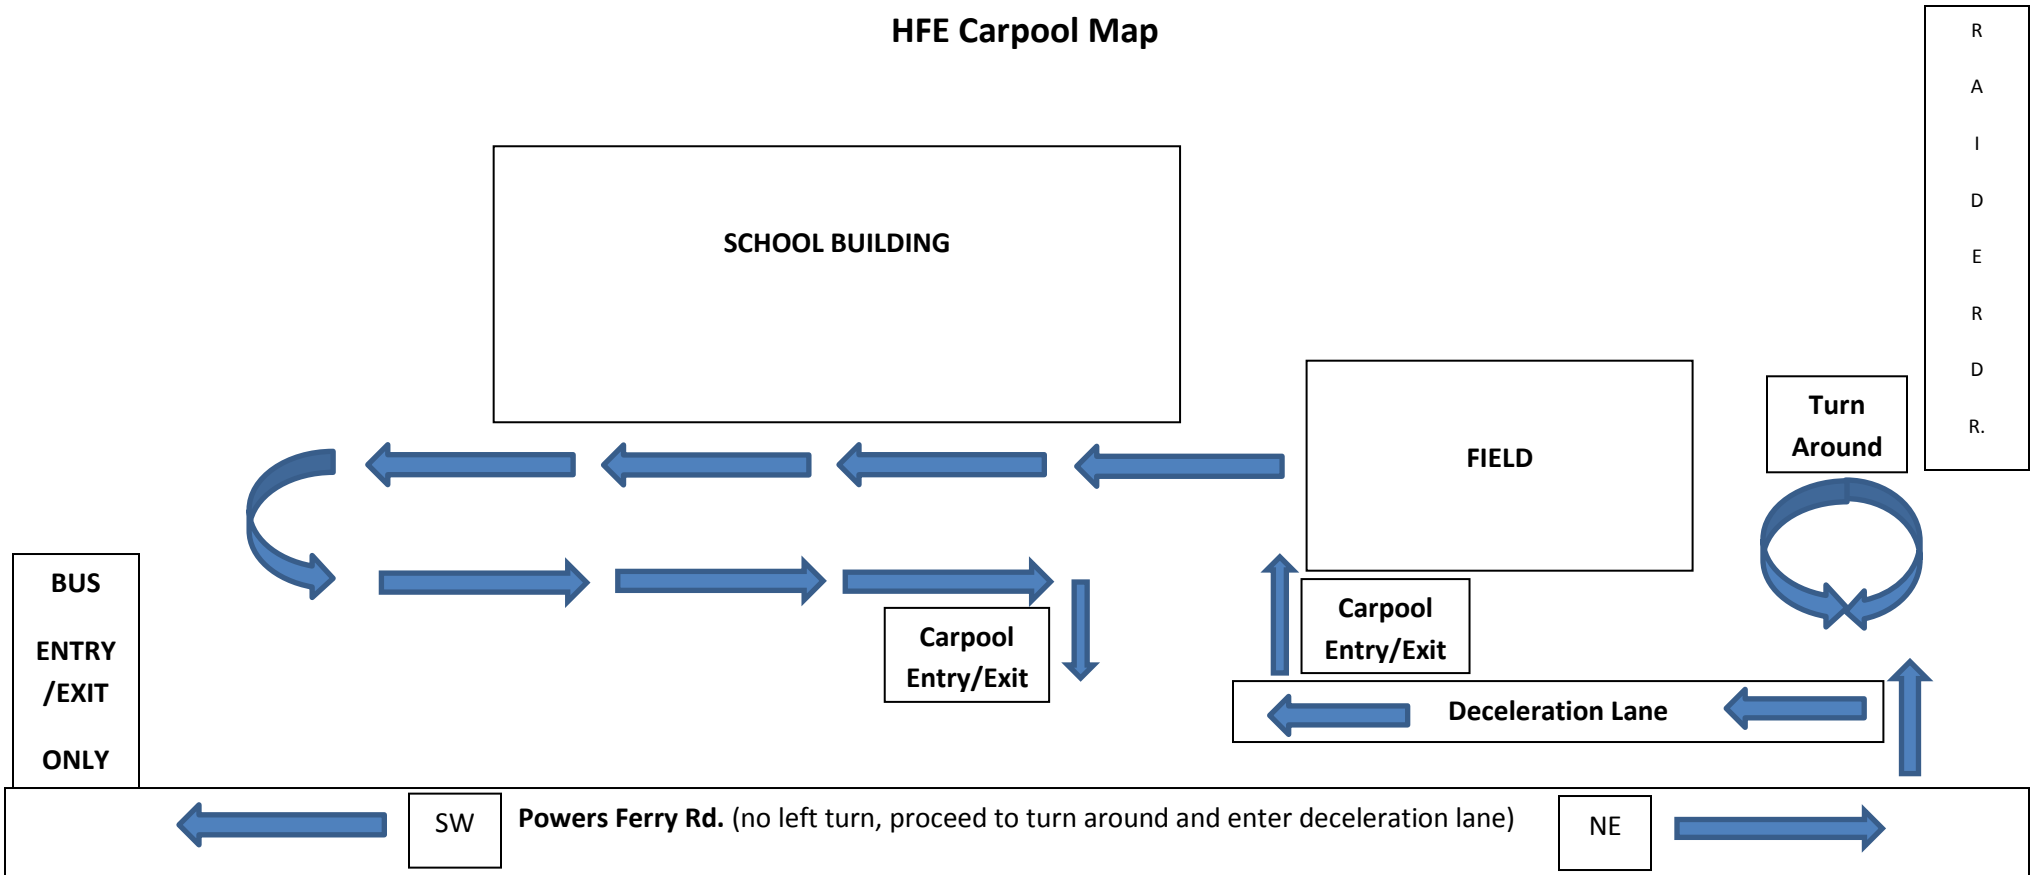

# HFE Carpool Map

- Coming NE on Powers Ferry Rd – no left turn into carpool lane
- Coming SW on Powers Ferry Rd – enter deceleration lane on the right to enter the carpool lane
- Enter/Exit through same route