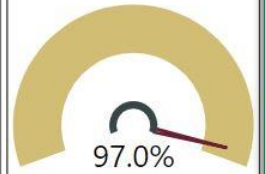

N

Turnaround School? 2019

N

Number of Students

1754

Racial Composition

Ethnicity	Percentage	# of Students
Asian	56.78%	996
White	22.52%	395
Black	11.97%	210
Hispanic	5.07%	89
Other	3.65%	64

Program Enrollment

SAT

2018-19

Test Takers: 409
Mean Total Score: 1290

ACT

2018-19

Test Takers: 298
Composite Score: 27.6

PSAT

Fall 2018

Test Takers: 397
Mean Total Score: 1133
% Meeting Benchmark: 78.0%

AP

2018-19

Test Takers: 2049
AP Exams passed: 91.1%

4 Year Cohort Graduation Rate 2019

9th Grade On Track

Stability 2019

Mobility 2019