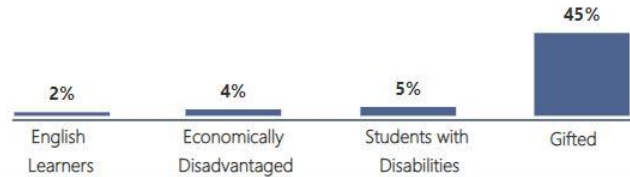

N

Turnaround School? 2019

N

Number of Students

1754

Racial Composition

Ethnicity	Percentage	# of Students
Asian	56.78%	996
White	22.52%	395
Black	11.97%	210
Hispanic	5.07%	89
Other	3.65%	64

Program Enrollment

SAT

2018-19

Test Takers: 409
Mean Total Score: 1290

ACT

2018-19

Test Takers: 298
Composite Score: 27.6

PSAT

Fall 2018