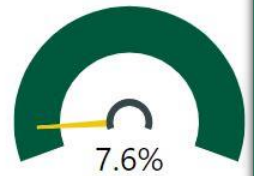

Test Takers: 397
Mean Total Score: 1133
% Meeting Benchmark: 78.0%

AP

2018-19

Test Takers: 2049
AP Exams passed: 91.1%

4 Year Cohort Graduation Rate 2019

9th Grade On Track

Stability 2019

Mobility 2019