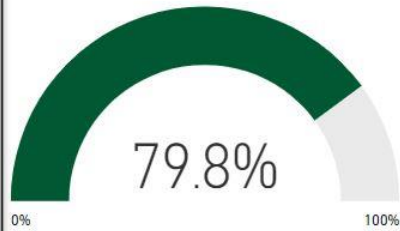

Milestones Proficient+ Overall 2019