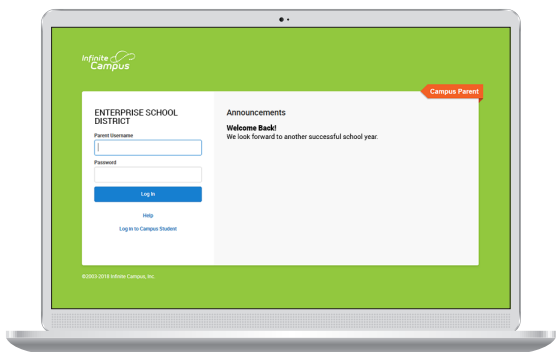

## Access on the Web Campus Student and Campus Parent

Campus Student and Campus Parent are designed to provide real-time access to student information. The easy-to-use design displays what is currently happening in the classroom so you can understand, monitor, and participate in the educational process.