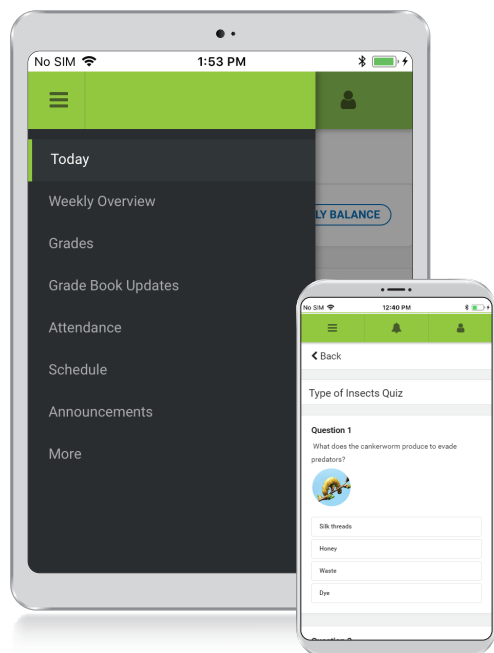

Download the Mobile App Campus Student and Campus Parent

Announcements

Quickly see district announcements as they are posted.

Assignments

Browse assignments by specific class or due date.

Attendance

Review attendance events in summary and detail form.

Grades

Immediate access to grades as they are posted.

Schedule

Review schedule from anywhere, at any time.

Infinite Campus Mobile Apps can be downloaded through the [Apple App Store](#) or [Google Play Store](#)

All parents will create NEW accounts for Infinite Campus.
All students will have access through their student FCS accounts.
Directions will be sent to all families in July 2019.