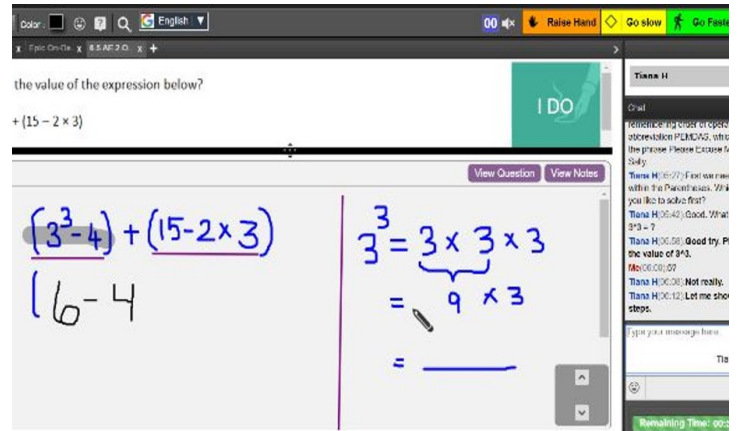

Fulton County Schools se complace en ofrecer clases particulares en vivo 1: 1 para todos los estudiantes en cuarentena!

Intro a fev tutor

FEV Tutor adopta un enfoque creativo para brindarles a los estudiantes el apoyo personalizado que necesitan para crecer académicamente. Los estudiantes trabajaran con su tutor usando una pizarra sincronica bidireccional con varias opciones de aprendizaje para el rendimiento academico.

Tipo de apoyo

Apoyo con la tarea:

Los estudiantes traen sus tareas y preguntas a su sesion de tutoria.

Apoyo 24/7 Bajo demanda:

Los estudiantes ingresan a la seccion bajo demanda segun sea necesario a traves de su tablero para estudiantes de fev tutor, para recibir ayuda con las tareas o asignaciones.

1. Vas a fultoncountyschools.org
2. Inicie sesión en Classlink con su identificación de estudiante y contraseña
3. Solicite sesiones bajo demanda o programe con anticipación en el panel de control de su estudiante.

Empezando

Haga clic aqui para programar!