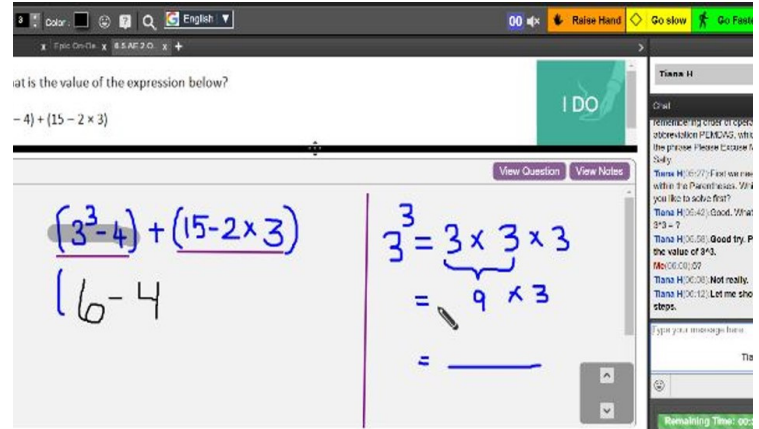

Fulton County Schools is excited to offer live 1:1 tutoring for all quarantine students!

Intro to tutor

FEV Tutor takes a creative approach to delivering students the 1-on-1 support they need to grow academically. Students work with their tutor using a two-way synchronous whiteboard with various learning style options to support academic achievement.