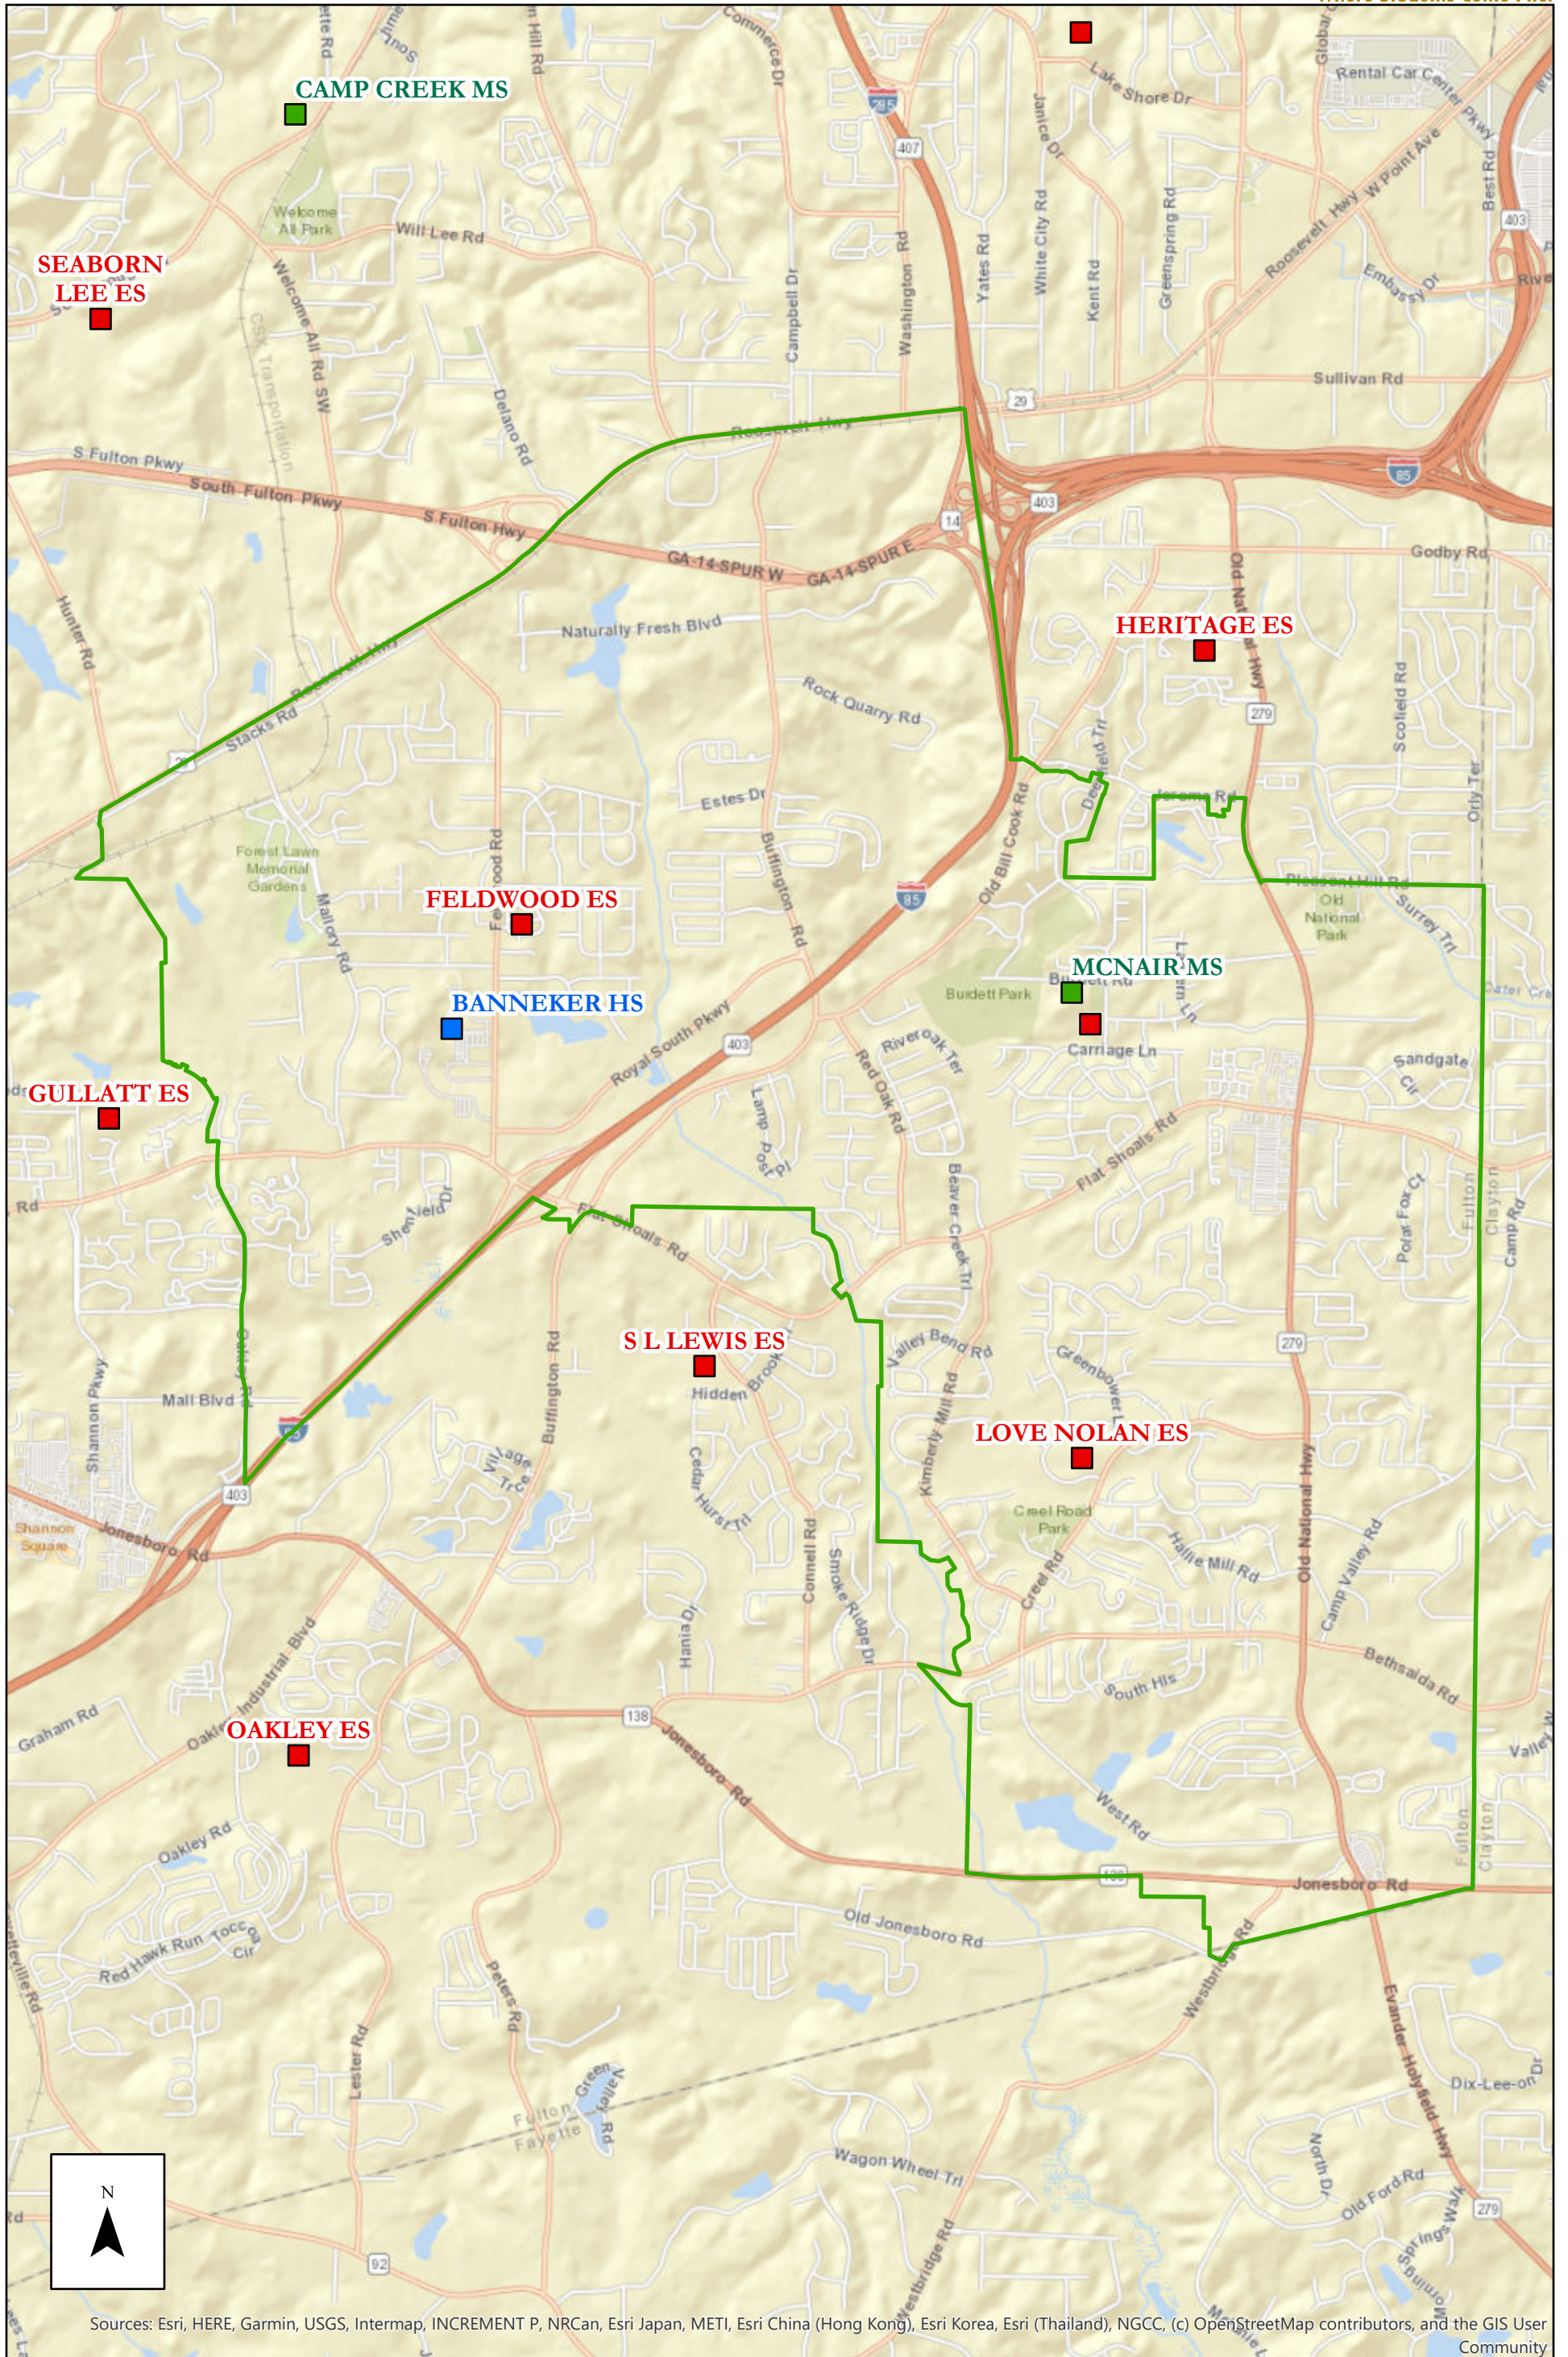

MCNAIR MS 2019-20 Attendance Zone

Sources: Esri, HERE, Garmin, USGS, Intermap, INCREMENT P, NRCan, Esri Japan, METI, Esri China (Hong Kong), Esri Korea, Esri (Thailand), NGCC, (c) OpenStreetMap contributors, and the GIS User Community