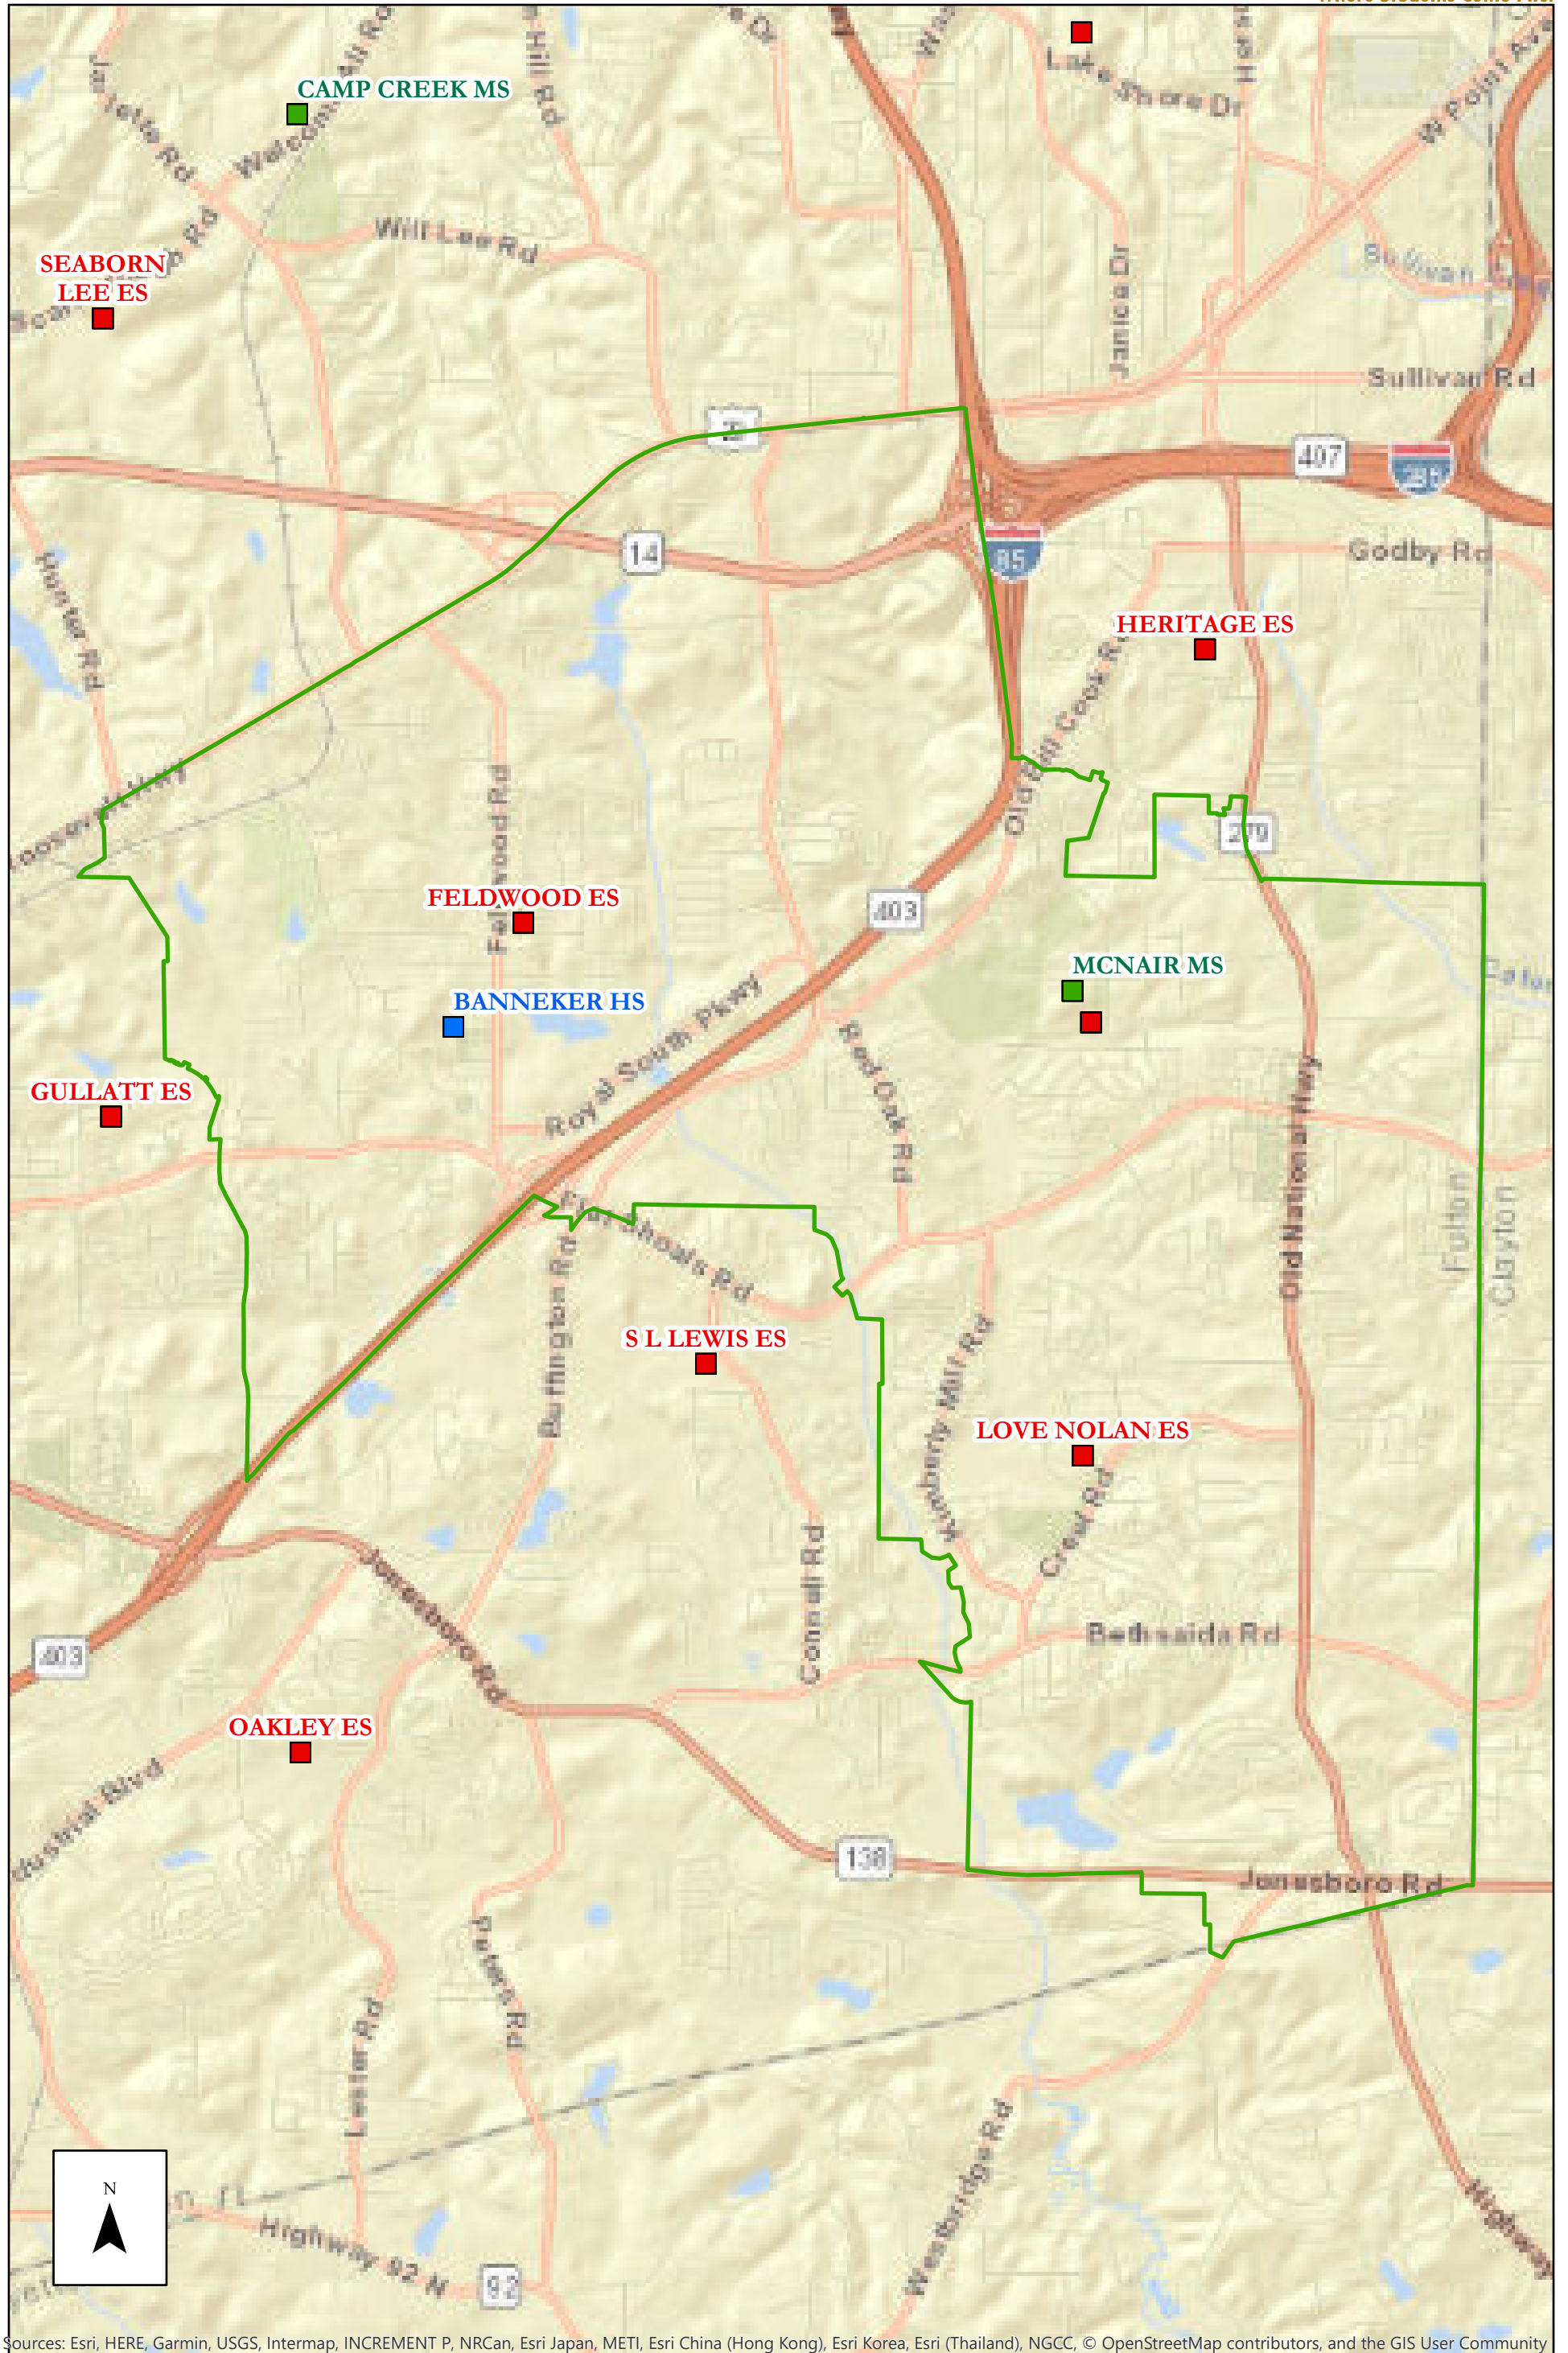

MCNAIR MS 2018-19 Attendance Zone

Sources: Esri, HERE, Garmin, USGS, Intermap, INCREMENT P, NRCan, Esri Japan, METI, Esri China (Hong Kong), Esri Korea, Esri (Thailand), NGCC, © OpenStreetMap contributors, and the GIS User Community