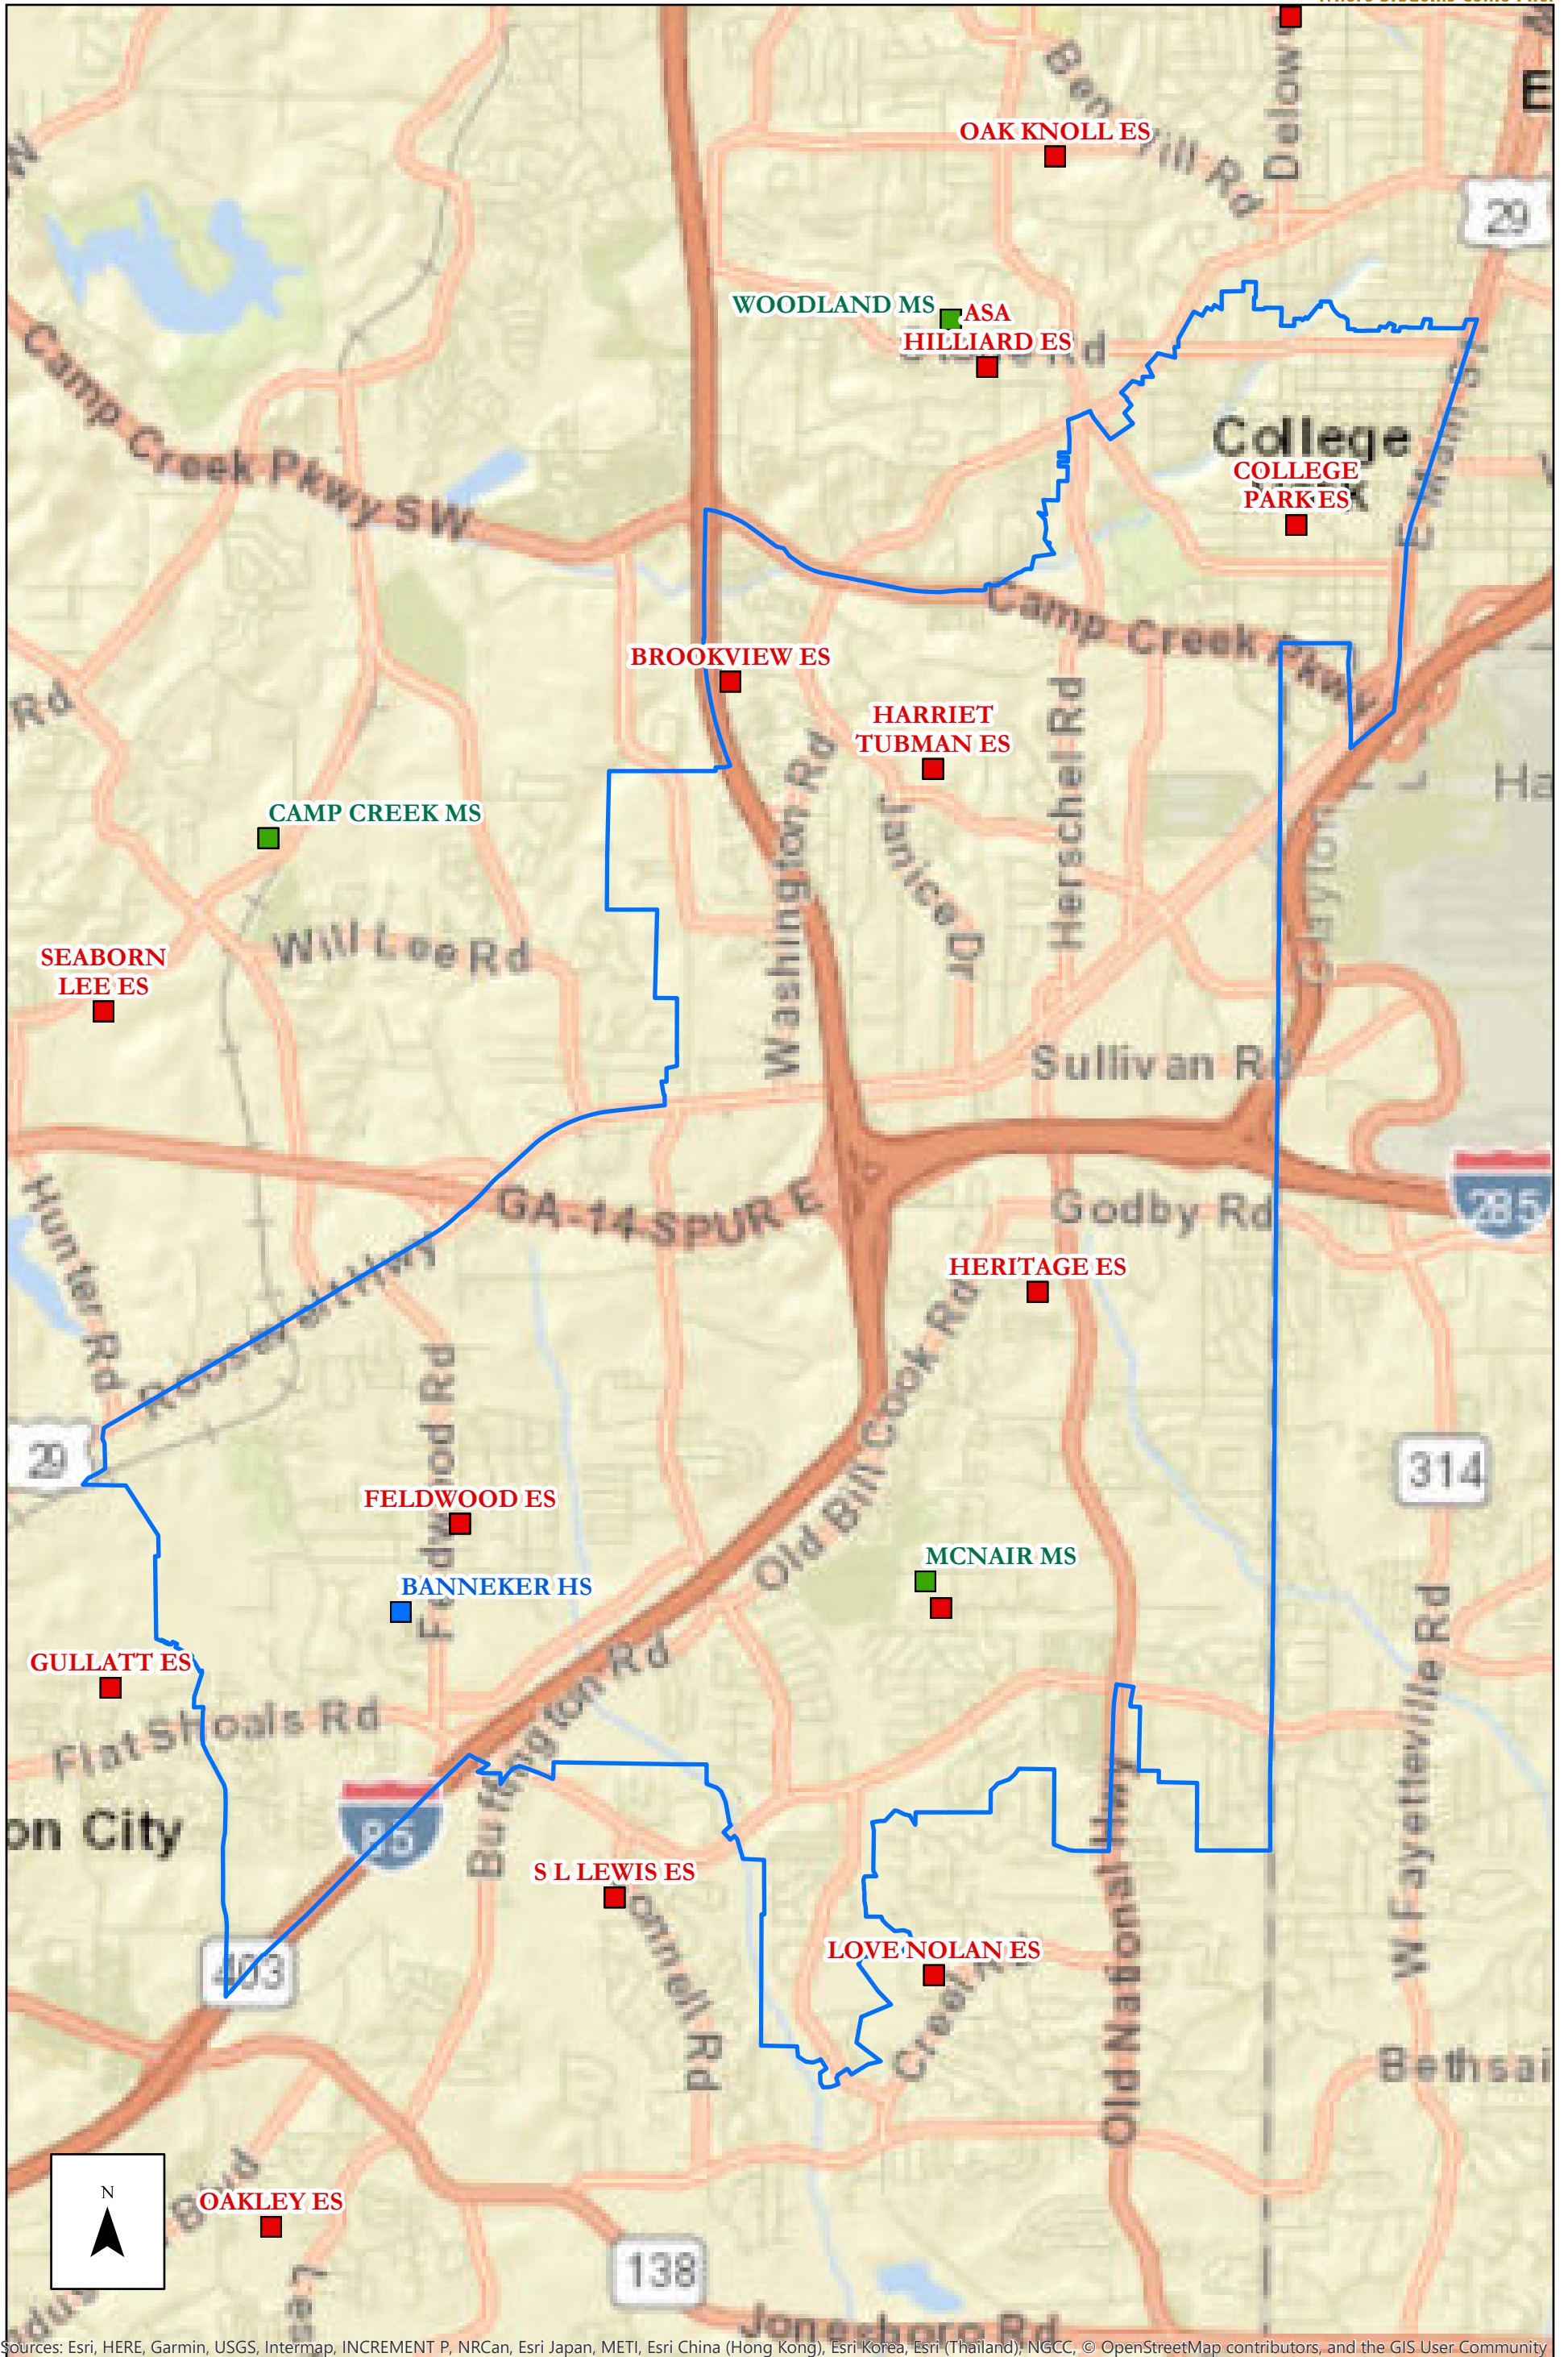

Banneker HS 2018-19 Attendance Zone

Sources: Esri, HERE, Garmin, USGS, Intermap, INCREMENT P, NRCAN, Esri Japan, METI, Esri China (Hong Kong), Esri Korea, Esri (Thailand), NGCC, © OpenStreetMap contributors, and the GIS User Community