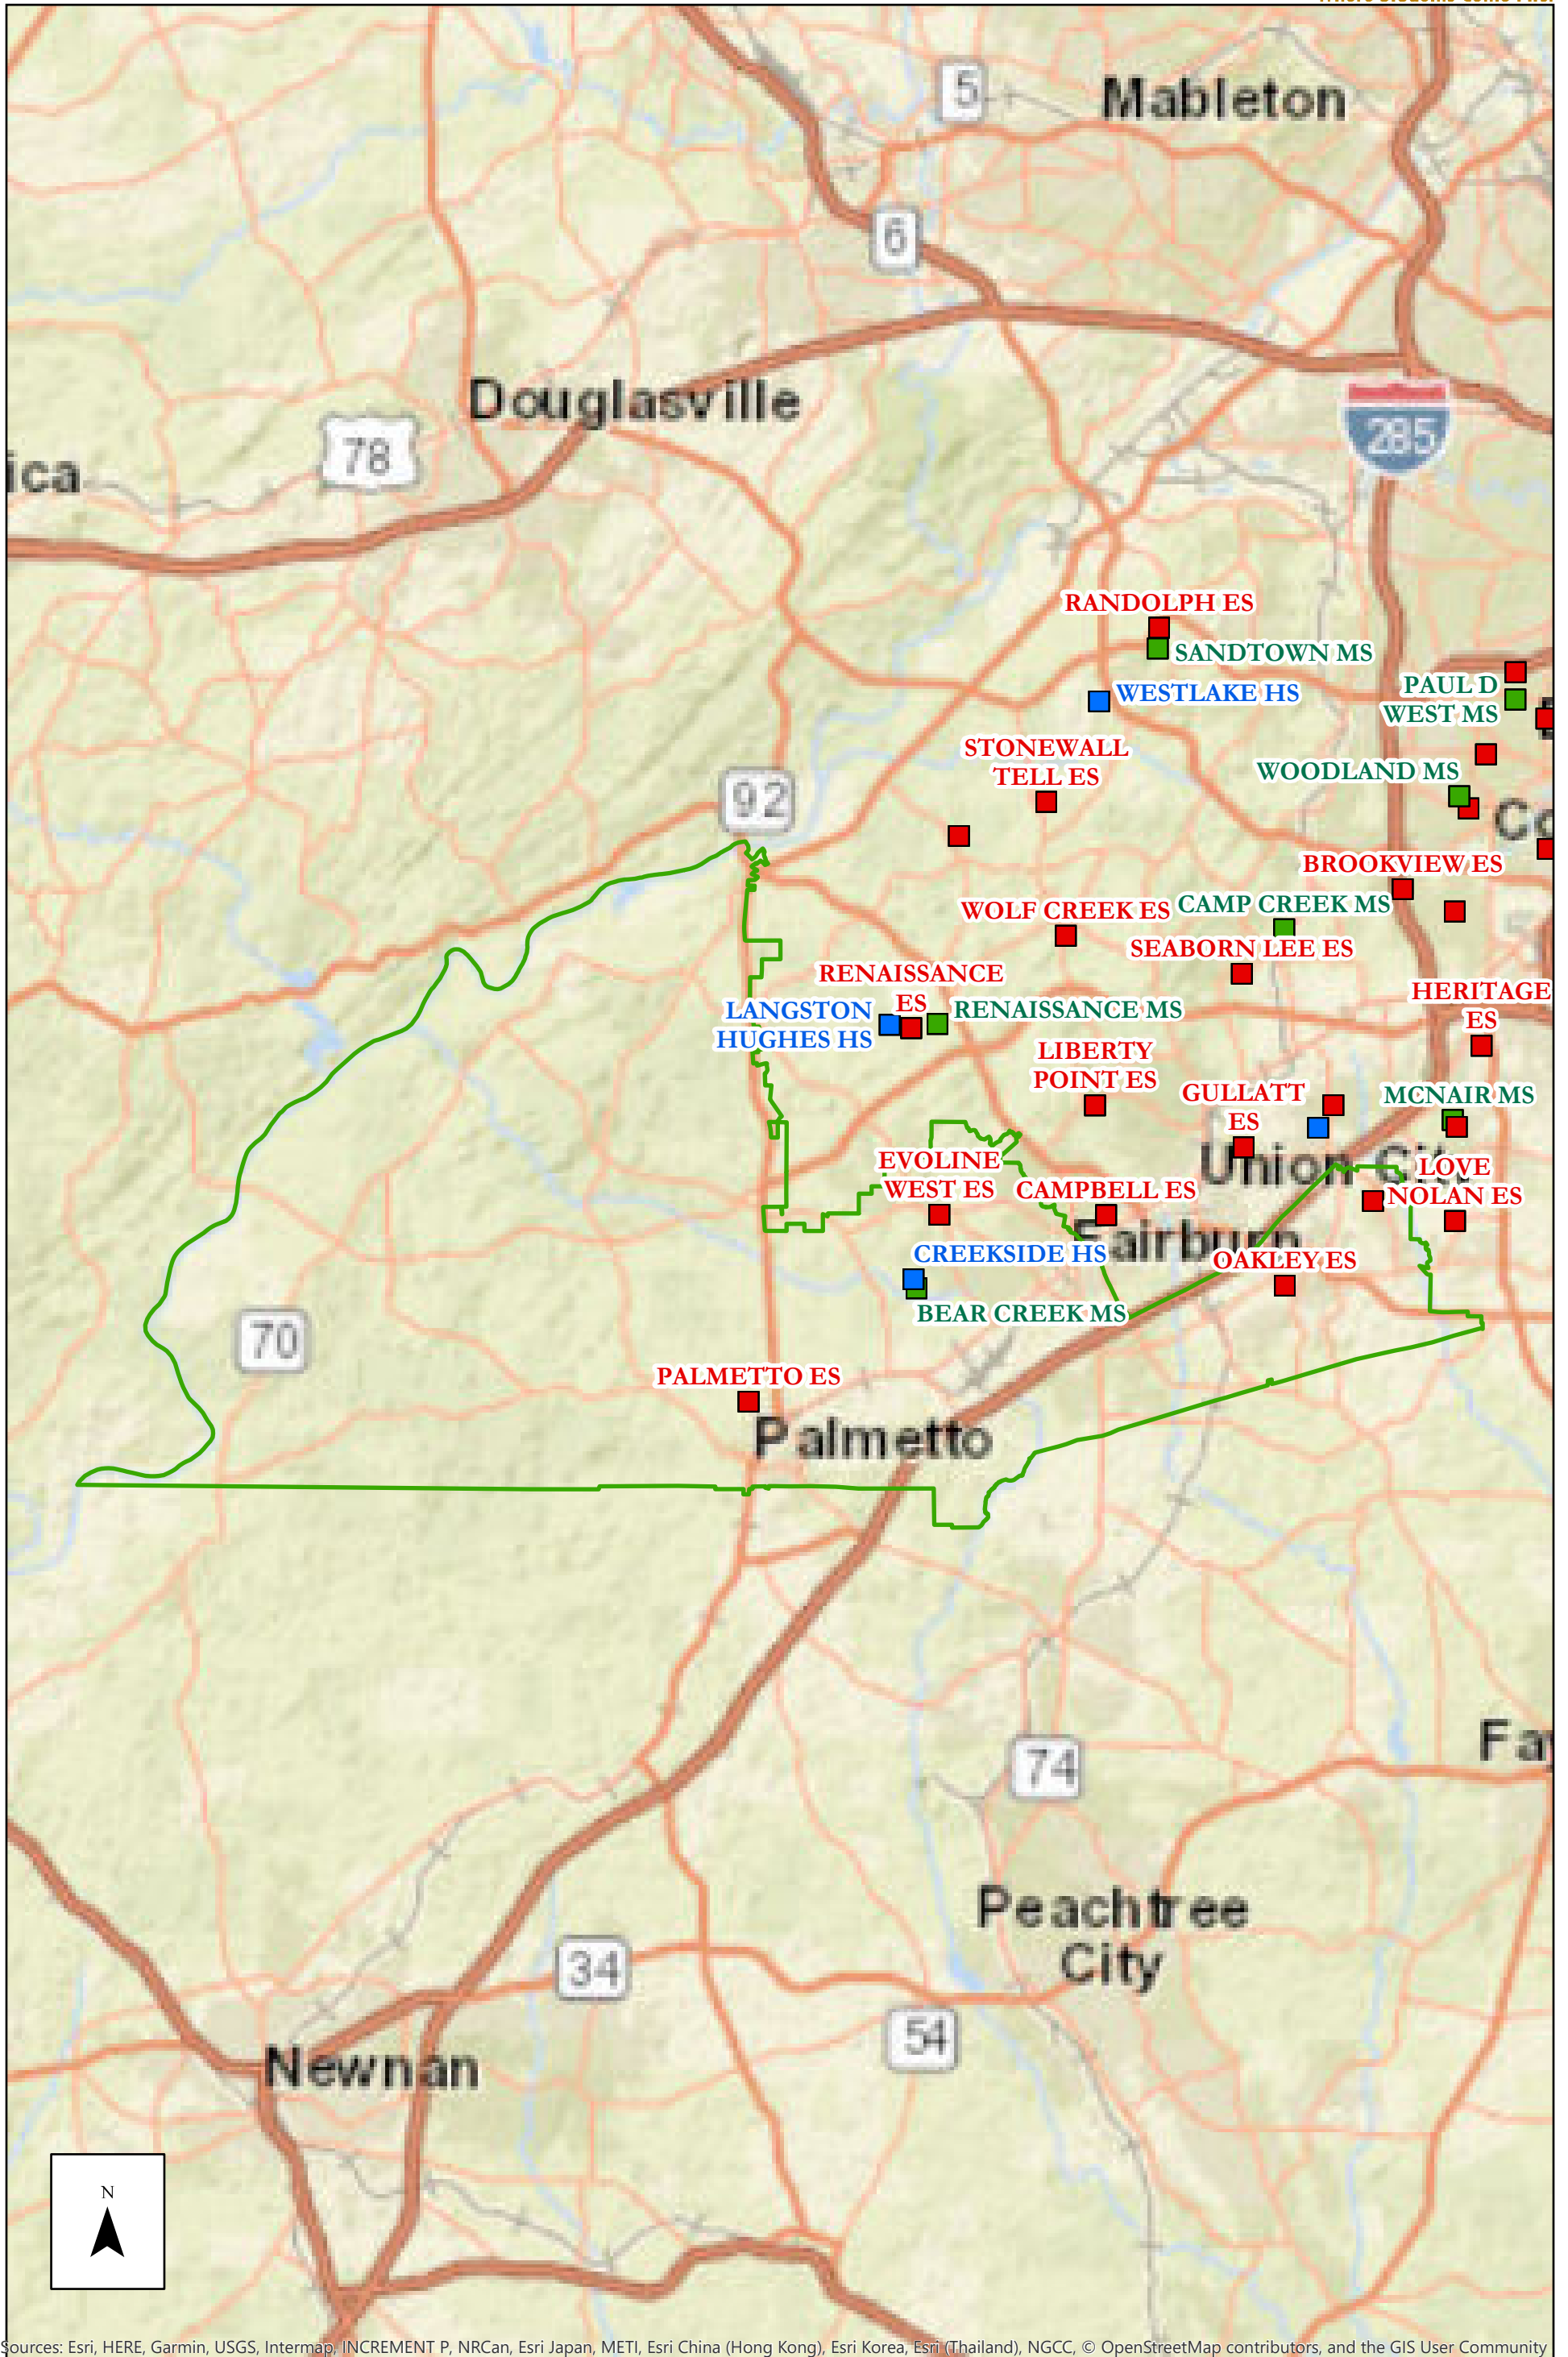

BEAR CREEK MS
2018-19 Attendance Zone

Sources: Esri, HERE, Garmin, USGS, Intermap, INCREMENT P, NRCan, Esri Japan, METI, Esri China (Hong Kong), Esri Korea, Esri (Thailand), NGCC, © OpenStreetMap contributors, and the GIS User Community