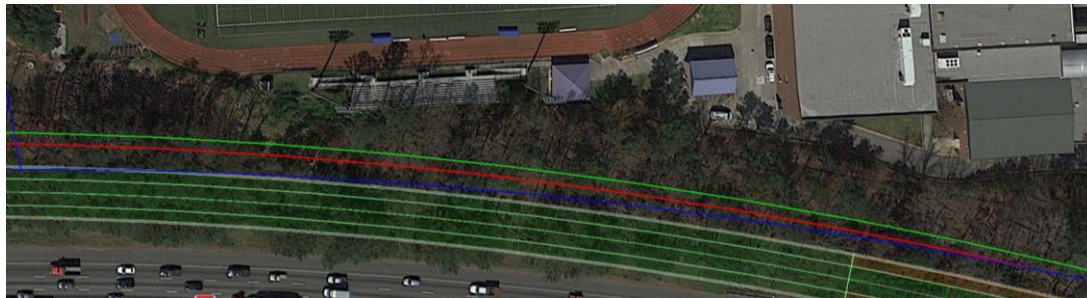

# I-285 Top End – Riverwood International Charter High School

- Zoomed in view of:
  - West Fields
  - Stadium Bleachers
  - East Field

West Field

Stadium Bleachers

East Field