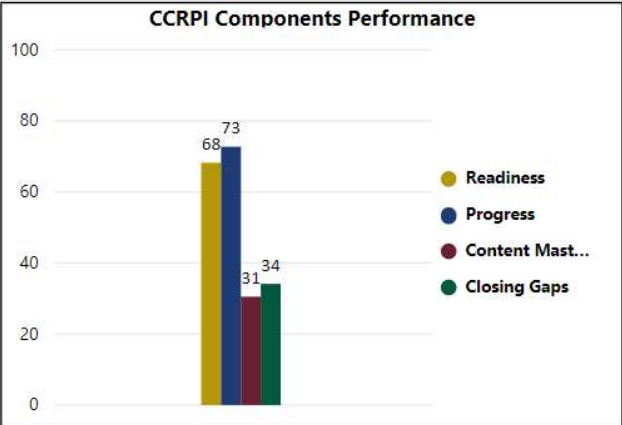

School Name

Woodland Middle School

All data presented on this profile come from the 2017-2018 school year

CSI School ?
Y

Turnaround School ?
Y

2017-2018
Scorecard
MS

Readiness	Progress	Content Mastery	Closing Gaps
68.20	72.70	30.50	34.10