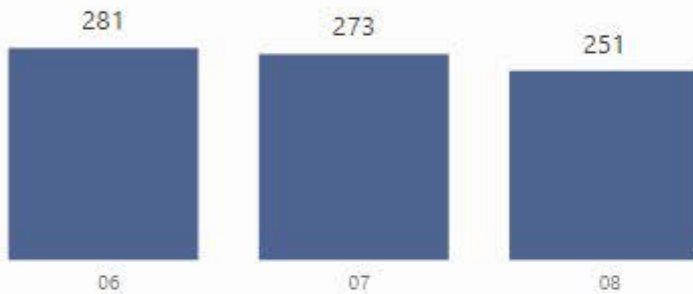

Woodland Middle School

Number of Students

805

Students for Each Grade

Racial Composition

Ethnicity	Percentage	# of Students
Black	89.19%	718
Hispanic	8.32%	67
Other	1.74%	14
White	0.50%	4
Asian	0.25%	2

Mobility 2021