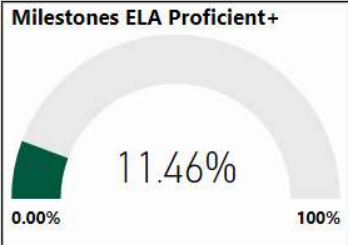

School Name

Woodland Middle School

All data presented on this profile come from the 2017-2018 school year

CSI School ?
Y

Turnaround School ?
Y

2017-2018
Scorecard
MS

Readiness	Progress	Content Mastery	Closing Gaps
68.20	72.70	30.50	34.10