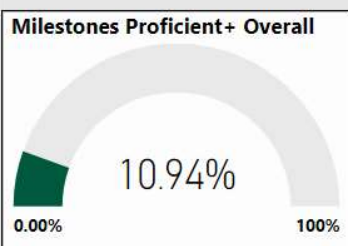

School Name

Woodland Middle School

All data presented on this profile come from the 2017-2018 school year

CSI School ?
Y

Turnaround School ?
Y

2017-2018
Scorecard
MS

Readiness	Progress	Content Mastery	Closing Gaps
68.20	72.70	30.50	34.10