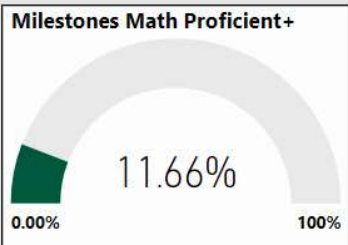

School Name

Woodland Middle School

All data presented on this profile come from the 2017-2018 school year

CSI School ?
Y

Turnaround School ?
Y

2017-2018
Scorecard
MS

Readiness	Progress	Content Mastery	Closing Gaps
68.20	72.70	30.50	34.10