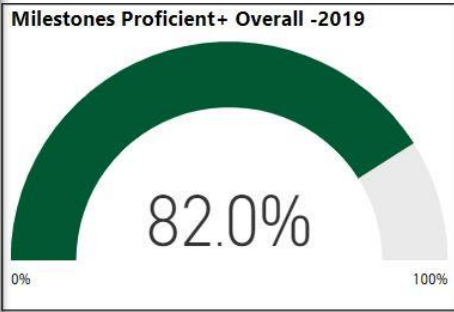

School Name

Webb Bridge Middle School

Number of Students

1184

Racial Composition

Ethnicity	Percentage	# of Students
White	37.33%	442
Asian	35.47%	420
Black	11.74%	139
Hispanic	11.49%	136
Other	3.97%	47

Turnaround School? 2019