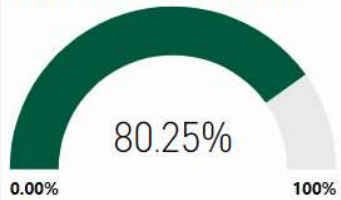

School Name

Webb Bridge Middle School

All data presented on this profile come from the 2017-2018 school year

CSI School ?

N

Turnaround School ?

N

2017-2018
Scorecard
MS

Milestones ELA Proficient+

Milestones Math Proficient+

Milestones Proficient+ Overall

Climate Stars

93.10

CCRPI Score

Readiness Progress Content Mastery Closing Gaps

94.40 94.90 99.90 73.50