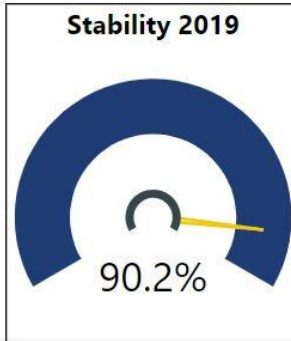

Turnaround School? 2019

N