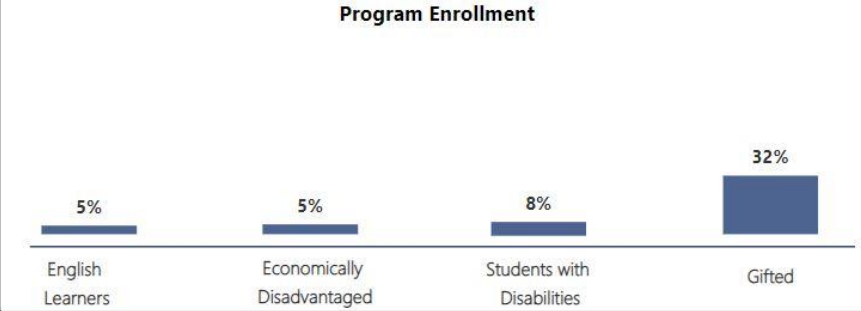

School Name

Webb Bridge Middle School

Number of Students

1184

Racial Composition

Ethnicity	Percentage	# of Students
White	37.33%	442
Asian	35.47%	420
Black	11.74%	139
Hispanic	11.49%	136
Other	3.97%	47

Turnaround School? 2019