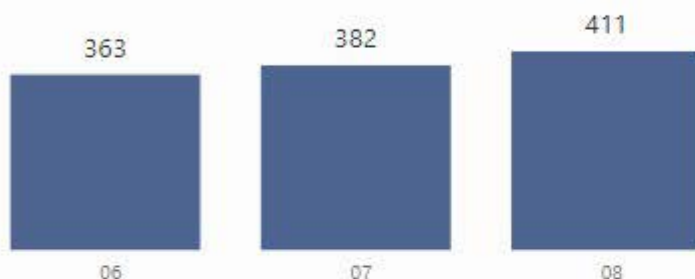

Webb Bridge Middle School

Number of Students

1,155

Students for Each Grade

Racial Composition

Ethnicity	Percentage	# of Students
Asian	40.22%	465
White	32.96%	381
Hispanic	11.94%	137
Black	10.12%	117
Other	4.76%	55