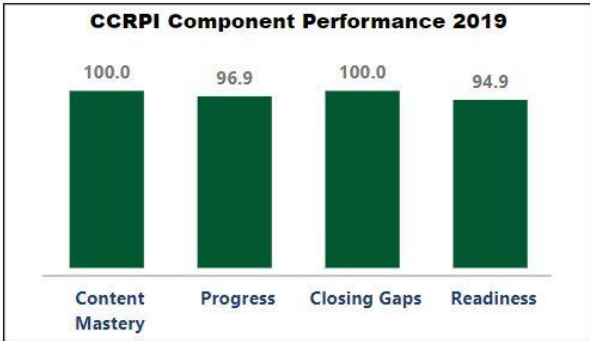

School Name

Webb Bridge Middle School

Number of Students

1184

Racial Composition

Ethnicity	Percentage	# of Students
White	37.33%	442
Asian	35.47%	420
Black	11.74%	139
Hispanic	11.49%	136
Other	3.97%	47

Turnaround School? 2019