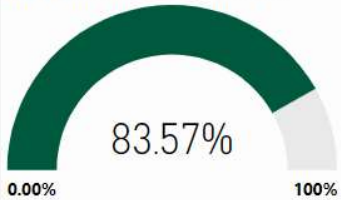

School Name

Webb Bridge Middle School

All data presented on this profile come from the 2017-2018 school year

CSI School ?

N

Turnaround School ?

N

2017-2018
Scorecard
MS

Milestones ELA Proficient+

Milestones Math Proficient+

Milestones Proficient+ Overall

Climate Stars

93.10

CCRPI Score

Readiness Progress Content Mastery Closing Gaps

94.40 94.90 99.90 73.50