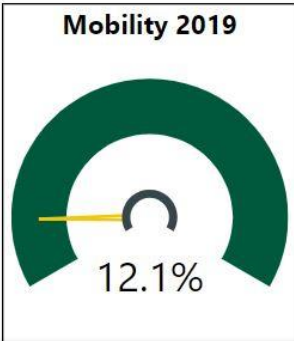

Turnaround School? 2019

N