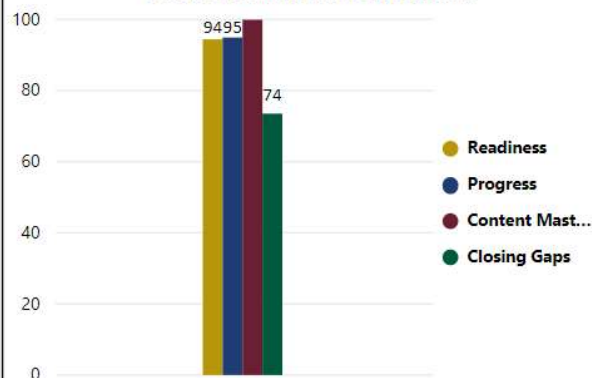

Climate Stars

93.10

CCRPI Score

Readiness Progress Content Mastery Closing Gaps

94.40 94.90 99.90 73.50

CCRPI Components Performance