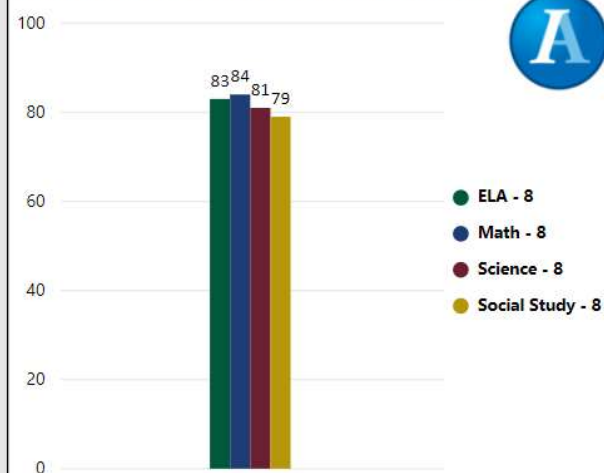

ELA - 8 Math - 8 Science - 8 Social Study - 8

83 84 81 79

IOWA Mean National Percentile (Fall 2017)