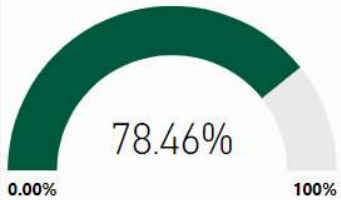

School Name

Webb Bridge Middle School

All data presented on this profile come from the 2017-2018 school year

CSI School ?

N

Turnaround School ?

N

2017-2018
Scorecard
MS

Milestones ELA Proficient+

Milestones Math Proficient+

Milestones Proficient+ Overall

Climate Stars

93.10

CCRPI Score

Readiness Progress Content Mastery Closing Gaps

94.40 94.90 99.90 73.50