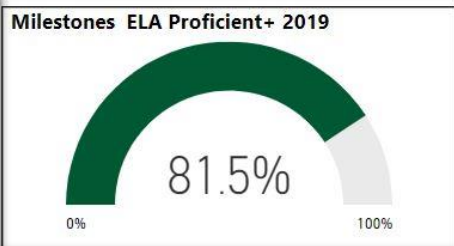

School Name

Webb Bridge Middle School

Number of Students

1184

Racial Composition

Ethnicity	Percentage	# of Students
White	37.33%	442
Asian	35.47%	420
Black	11.74%	139
Hispanic	11.49%	136
Other	3.97%	47

Turnaround School? 2019