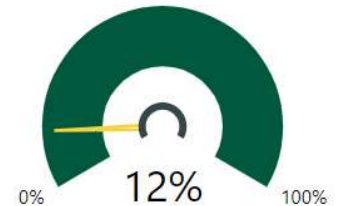

CCRPI Components Performance

ELA - 8 Math - 8 Science - 8 Social Study - 8

83 84 81 79

IOWA Mean National Percentile (Fall 2017)

Mobility

Stability