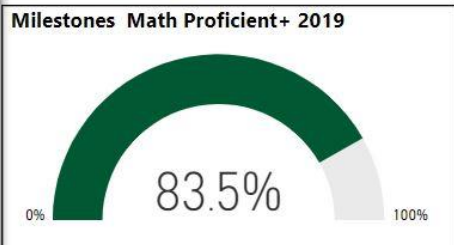

School Name

Webb Bridge Middle School

Number of Students

1184

Racial Composition

Ethnicity	Percentage	# of Students
White	37.33%	442
Asian	35.47%	420
Black	11.74%	139
Hispanic	11.49%	136
Other	3.97%	47

Turnaround School? 2019