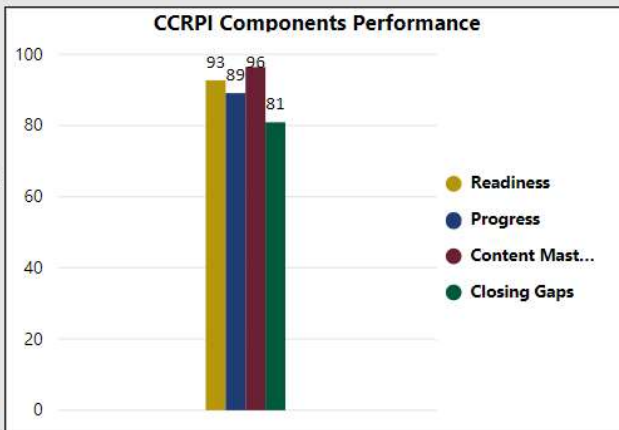

School Name

Taylor Road Middle School

All data presented on this profile come from the 2017-2018 school year

CSI School ?
N

Turnaround School ?
N

2017-2018 Scorecard MS

| Readiness | Progress | Content Mastery | Closing Gaps |
|-----------|----------|-----------------|--------------|
| 92.70 | 89.10 | 96.40 | 80.90 |

| ELA - 8 | Math - 8 | Science - 8 | Social Study - 8 |
|---------|----------|-------------|------------------|
| 84 | 83 | 80 | 78 |