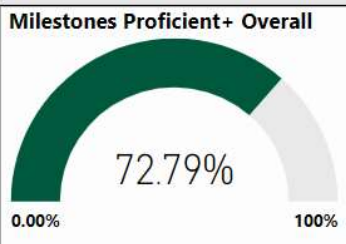

School Name

Taylor Road Middle School

All data presented on this profile come from the 2017-2018 school year

CSI School ?
N

Turnaround School ?
N

2017-2018 Scorecard MS

| Readiness | Progress | Content Mastery | Closing Gaps |
|-----------|----------|-----------------|--------------|
| 92.70 | 89.10 | 96.40 | 80.90 |

| ELA - 8 | Math - 8 | Science - 8 | Social Study - 8 |
|---------|----------|-------------|------------------|
| 84 | 83 | 80 | 78 |