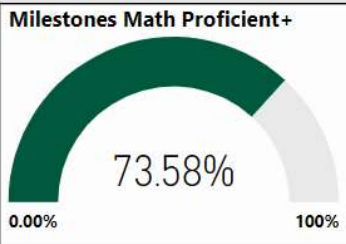

School Name

Taylor Road Middle School

All data presented on this profile come from the 2017-2018 school year

CSI School ?
N

Turnaround School ?
N

2017-2018 Scorecard MS

| Readiness | Progress | Content Mastery | Closing Gaps |
|-----------|----------|-----------------|--------------|
| 92.70 | 89.10 | 96.40 | 80.90 |