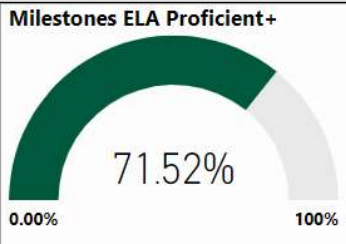

School Name

Taylor Road Middle School

All data presented on this profile come from the 2017-2018 school year

CSI School ?
N

Turnaround School ?
N

2017-2018 Scorecard MS

| Readiness | Progress | Content Mastery | Closing Gaps |
|-----------|----------|-----------------|--------------|
| 92.70 | 89.10 | 96.40 | 80.90 |

| ELA - 8 | Math - 8 | Science - 8 | Social Study - 8 |
|---------|----------|-------------|------------------|
| 84 | 83 | 80 | 78 |