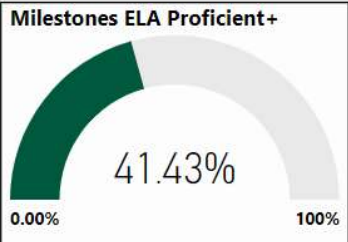

School Name

Sandy Springs Middle School

All data presented on this profile come from the 2017-2018 school year

Readiness	Progress	Content Mastery	Closing Gaps
84.90	79.00	64.90	100.00

CSI School ?
N

Turnaround School ?
N

2017-2018 Scorecard MS

ELA - 8	Math - 8	Science - 8	Social Study - 8
54	49	58	55