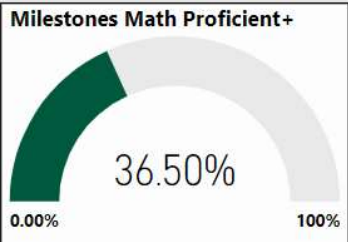

School Name

Sandy Springs Middle School

All data presented on this profile come from the 2017-2018 school year

Readiness	Progress	Content Mastery	Closing Gaps
84.90	79.00	64.90	100.00

CSI School ?
N

Turnaround School ?
N

2017-2018 Scorecard MS

ELA - 8	Math - 8	Science - 8	Social Study - 8
54	49	58	55