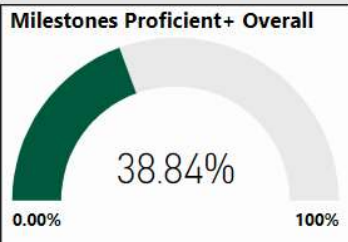

School Name

Sandy Springs Middle School

All data presented on this profile come from the 2017-2018 school year

Readiness	Progress	Content Mastery	Closing Gaps
84.90	79.00	64.90	100.00

CSI School ?
N

Turnaround School ?
N