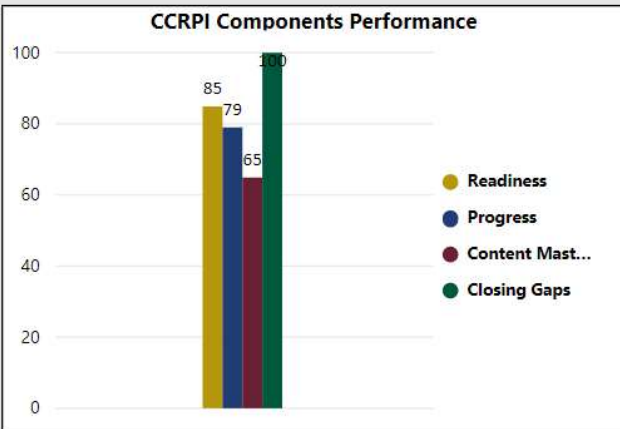

School Name

Sandy Springs Middle School

All data presented on this profile come from the 2017-2018 school year

Readiness	Progress	Content Mastery	Closing Gaps
84.90	79.00	64.90	100.00

CSI School ?
N

Turnaround School ?
N

2017-2018 Scorecard MS

ELA - 8	Math - 8	Science - 8	Social Study - 8
54	49	58	55