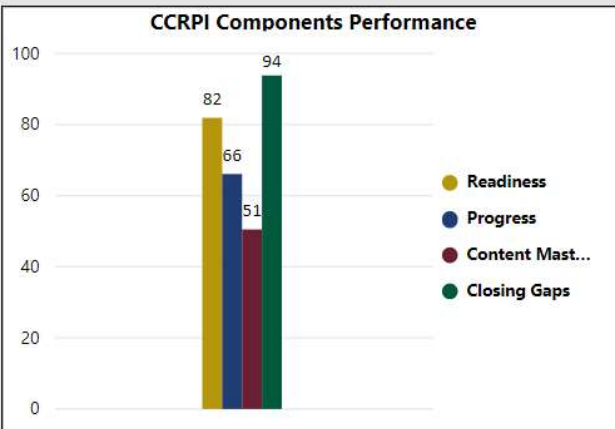

School Name

Sandtown Middle School

All data presented on this profile come from the 2017-2018 school year

CSI School ?

N

Turnaround School ?

N

2017-2018 Scorecard MS

Readiness	Progress	Content Mastery	Closing Gaps
81.90	66.10	50.50	93.80

ELA - 8	Math - 8	Science - 8	Social Study - 8
42	40	45	47