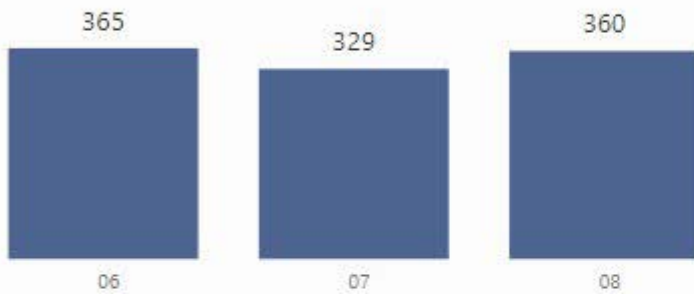

Sandtown Middle School

Number of Students

1,050

Students for Each Grade

Racial Composition

Ethnicity	Percentage	# of Students
Black	93.64%	983
Other	3.13%	33
Hispanic	2.85%	30
Asian	0.28%	3
White	0.09%	1

Mobility 2021