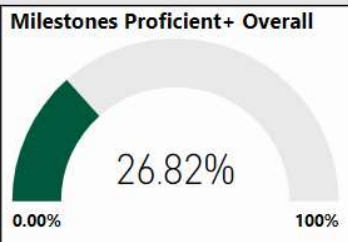

School Name

Sandtown Middle School

All data presented on this profile come from the 2017-2018 school year

CSI School ?

N

Turnaround School ?

N

2017-2018 Scorecard MS

Readiness	Progress	Content Mastery	Closing Gaps
81.90	66.10	50.50	93.80

ELA - 8	Math - 8	Science - 8	Social Study - 8
42	40	45	47