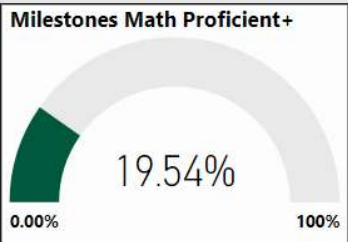

School Name

Sandtown Middle School

All data presented on this profile come from the 2017-2018 school year

CSI School ?

N

Turnaround School ?

N

2017-2018 Scorecard MS