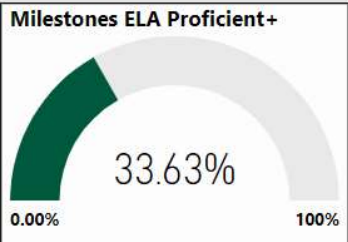

School Name

Sandtown Middle School

All data presented on this profile come from the 2017-2018 school year

CSI School ?

N

Turnaround School ?

N

2017-2018 Scorecard MS

Readiness	Progress	Content Mastery	Closing Gaps
81.90	66.10	50.50	93.80

ELA - 8	Math - 8	Science - 8	Social Study - 8
42	40	45	47