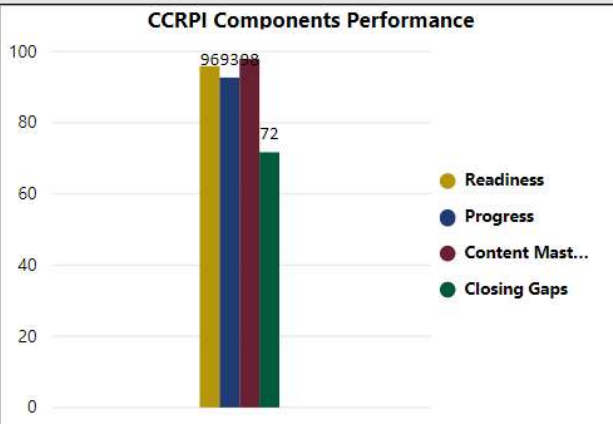

School Name

River Trail Middle School

All data presented on this profile come from the 2017-2018 school year

CSI School ?

N

Turnaround School ?

N

2017-2018 Scorecard MS

Readiness	Progress	Content Mastery	Closing Gaps
95.90	92.70	97.90	71.70

ELA - 8	Math - 8	Science - 8	Social Study - 8
84	90	82	79