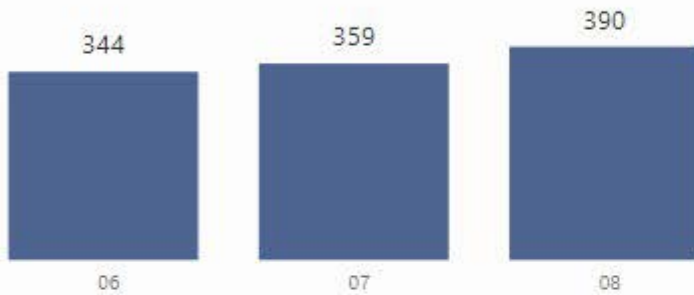

River Trail Middle School

Number of Students

1,093

Students for Each Grade

Racial Composition

Ethnicity	Percentage	# of Students
Asian	52.33%	572
White	20.95%	229
Black	14.36%	157
Hispanic	7.69%	84
Other	4.67%	51