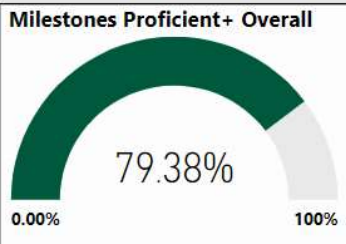

School Name

River Trail Middle School

All data presented on this profile come from the 2017-2018 school year

CSI School ?

N

Turnaround School ?

N

2017-2018 Scorecard MS

Readiness	Progress	Content Mastery	Closing Gaps
95.90	92.70	97.90	71.70

ELA - 8	Math - 8	Science - 8	Social Study - 8
84	90	82	79