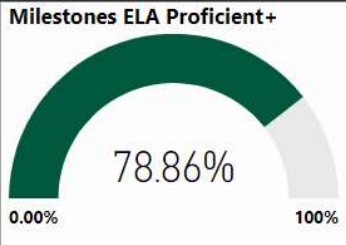

School Name

River Trail Middle School

All data presented on this profile come from the 2017-2018 school year

CSI School ?

N

Turnaround School ?

N

2017-2018 Scorecard MS

Readiness	Progress	Content Mastery	Closing Gaps
95.90	92.70	97.90	71.70

ELA - 8	Math - 8	Science - 8	Social Study - 8
84	90	82	79