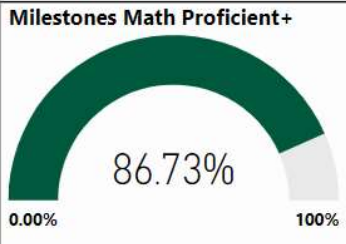

School Name

River Trail Middle School

All data presented on this profile come from the 2017-2018 school year

CSI School ?

N

Turnaround School ?

N

2017-2018 Scorecard MS