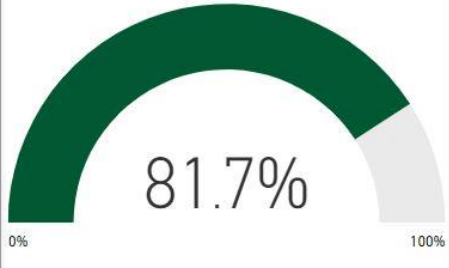

Number of Students

1279

Racial Composition

Ethnicity	Percentage	# of Students
Asian	54.89%	702
White	22.60%	289
Black	12.20%	156
Hispanic	5.86%	75
Other	4.46%	57

Program Enrollment

Milestones Proficient+ Overall -2019