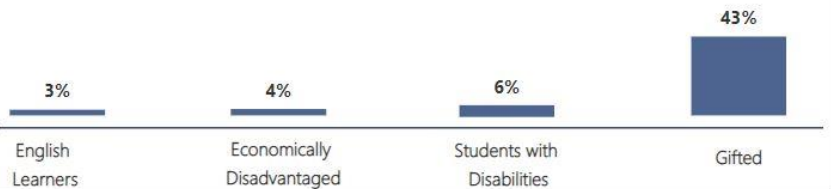

School Name

River Trail Middle School

CCRPI
College & Career Ready Performance Index

CCRPI Score 2019

96.6

Climate Star Rating 2019

Financial Efficiency Star Rating 2018

CCRPI Component Performance 2019

Number of Students

1279

Racial Composition

Ethnicity	Percentage	# of Students
Asian	54.89%	702
White	22.60%	289
Black	12.20%	156
Hispanic	5.86%	75
Other	4.46%	57

Program Enrollment

Milestones Proficient+ Overall -2019