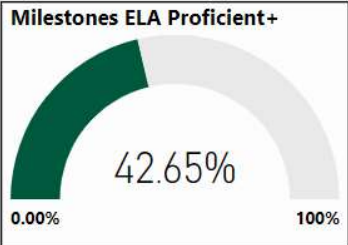

# Ridgeview Charter School

All data presented on this profile come from the 2017-2018 school year

CSI School ?

N

Turnaround School ?

N

**2017-2018**  
**Scorecard**  
**MS**

Readiness	Progress	Content Mastery	Closing Gaps
86.00	74.20	63.60	67.20

ELA - 8	Math - 8	Science - 8	Social Study - 8
54	52	55	55