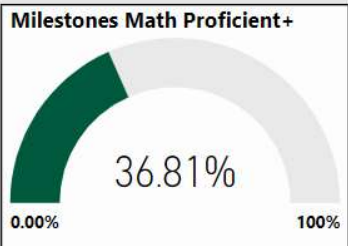

# Ridgeview Charter School

All data presented on this profile come from the 2017-2018 school year

CSI School ?

N

Turnaround School ?

N

**2017-2018**  
**Scorecard**  
**MS**

Readiness	Progress	Content Mastery	Closing Gaps
86.00	74.20	63.60	67.20