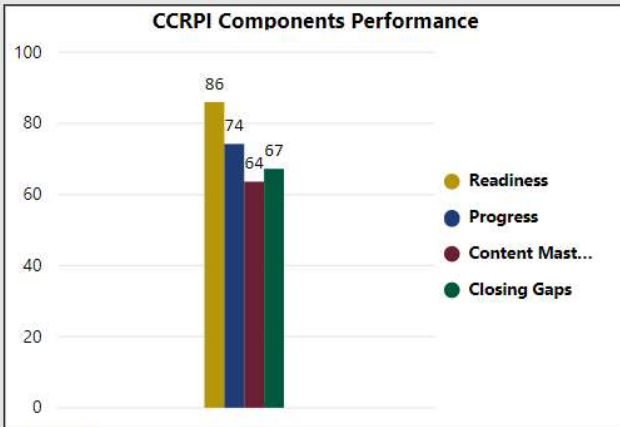

# Ridgeview Charter School

All data presented on this profile come from the 2017-2018 school year

CSI School ?

N

Turnaround School ?

N

**2017-2018**  
**Scorecard**  
**MS**

Readiness	Progress	Content Mastery	Closing Gaps
86.00	74.20	63.60	67.20