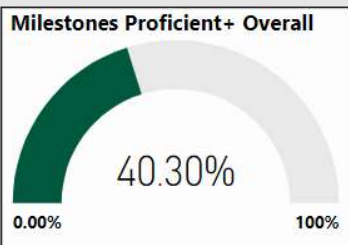

# Ridgeview Charter School

All data presented on this profile come from the 2017-2018 school year

CSI School ?

N

Turnaround School ?

N

**2017-2018**  
**Scorecard**  
**MS**

Readiness	Progress	Content Mastery	Closing Gaps
86.00	74.20	63.60	67.20