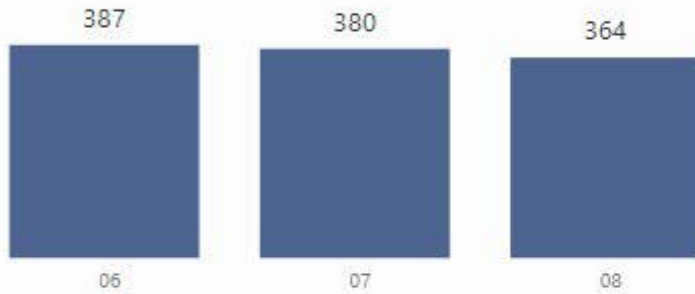

Renaissance Middle School

Number of Students

1,125

Students for Each Grade

Racial Composition

Ethnicity	Percentage	# of Students
Black	85.59%	964
Hispanic	10.88%	123
Other	2.83%	32
White	0.44%	5
Asian	0.27%	3