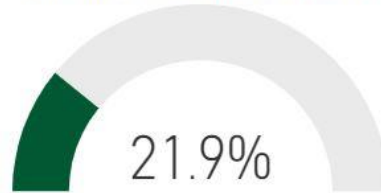

Milestones Math Proficient+ 2019