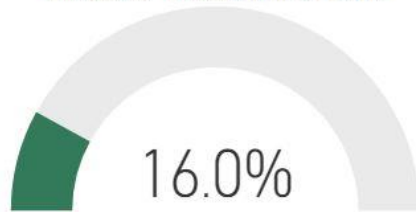

Milestones ELA Proficient+ 2019