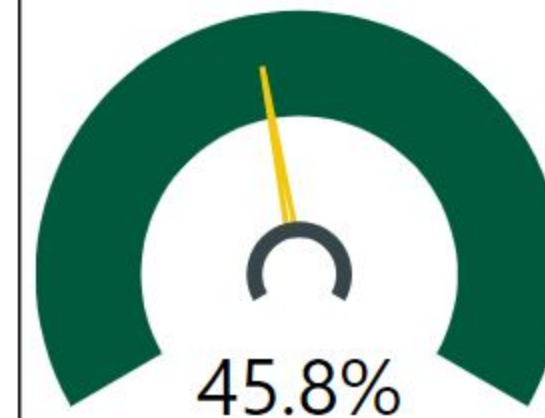

CSI School? 2018