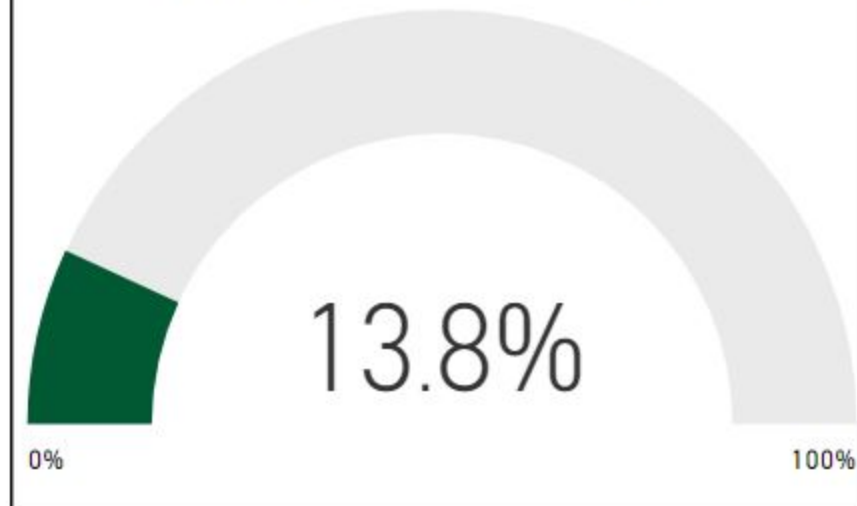

Iowa Mean National Percentile (Fall 2018)

Milestones Proficient+ Overall -2019

CCRPI Score 2018

55.4

Climate Star Rating 2018

Financial Efficiency Star Rating 1/2019

Milestones Math Proficient+ 2019

CCRPI Component Performance 2018