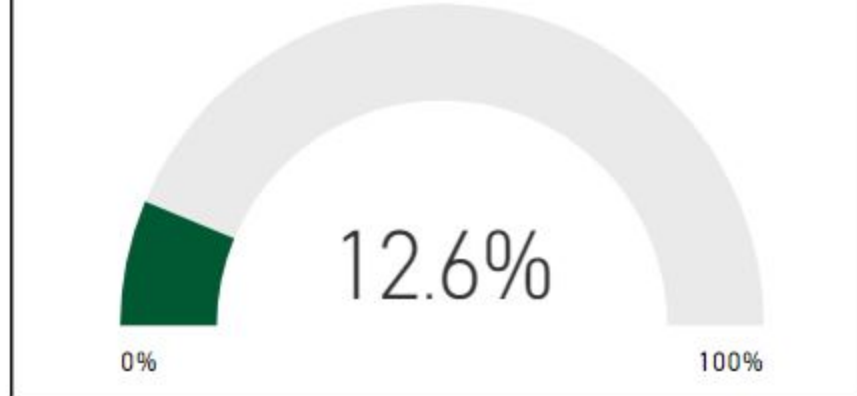

Iowa Mean National Percentile (Fall 2018)

Milestones Proficient+ Overall -2019

CCRPI Score 2018

55.4

Climate Star Rating 2018

Financial Efficiency Star Rating 1/2019

Milestones Math Proficient+ 2019

CCRPI Component Performance 2018