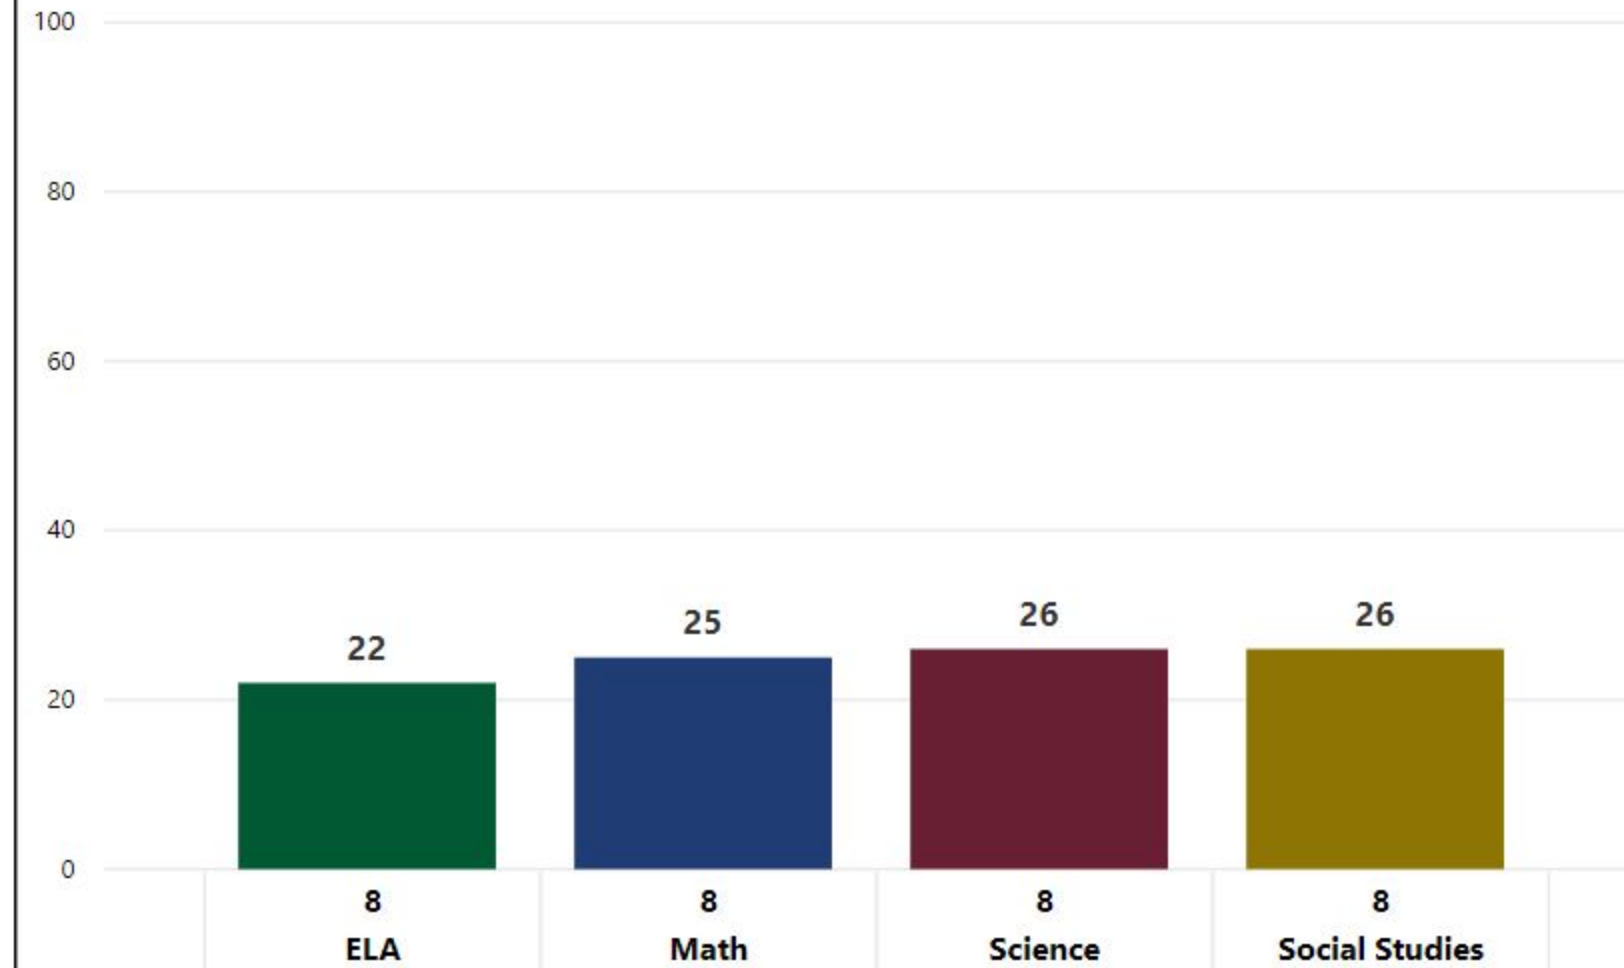

Iowa Mean National Percentile (Fall 2018)

Milestones Proficient+ Overall -2019

CCRPI Score 2018

55.4

Climate Star Rating 2018

Financial Efficiency Star Rating 1/2019

Milestones Math Proficient+ 2019

CCRPI Component Performance 2018