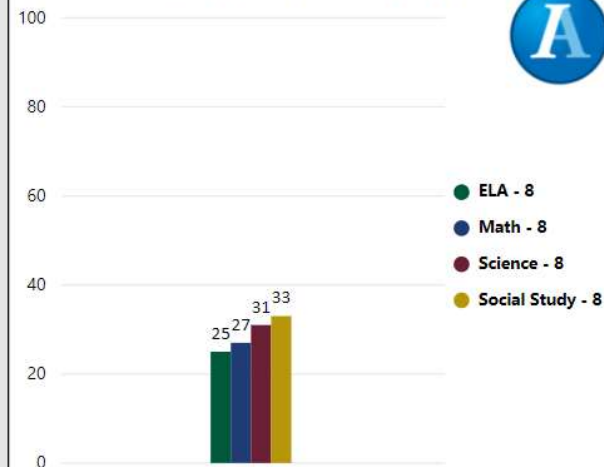

ELA - 8 Math - 8 Science - 8 Social Study - 8

25 27 31 33

IOWA Mean National Percentile (Fall 2017)