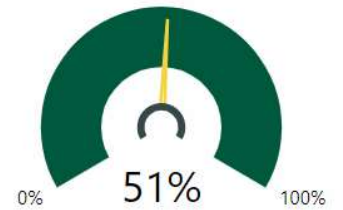

School Name

Paul D. West Middle School

All data presented on this profile come from the 2017-2018 school year

CSI School ?

Y

Turnaround School ?

Y

2017-2018
Scorecard
MS

Milestones ELA Proficient+

Milestones Math Proficient+

Milestones Proficient+ Overall

55.40

CCRPI Score

Climate Stars

Readiness	Progress	Content Mastery	Closing Gaps
68.70	63.20	29.60	70.80

CCRPI Components Performance

ELA - 8 Math - 8 Science - 8 Social Study - 8

25 27 31 33

IOWA Mean National Percentile (Fall 2017)

Mobility

Stability