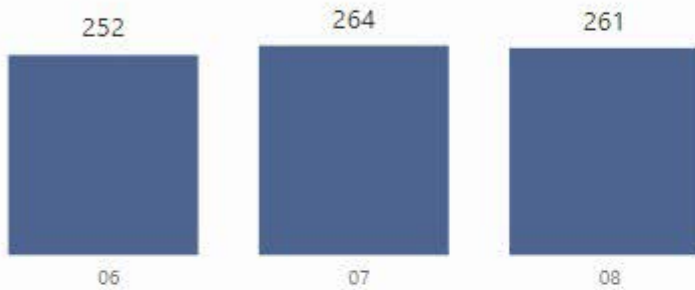

Paul D. West Middle School

Number of Students

774

Students for Each Grade

Racial Composition

Ethnicity	Percentage	# of Students
Black	63.96%	495
Hispanic	33.08%	257
Other	1.67%	13
White	1.03%	8
Asian	0.26%	2