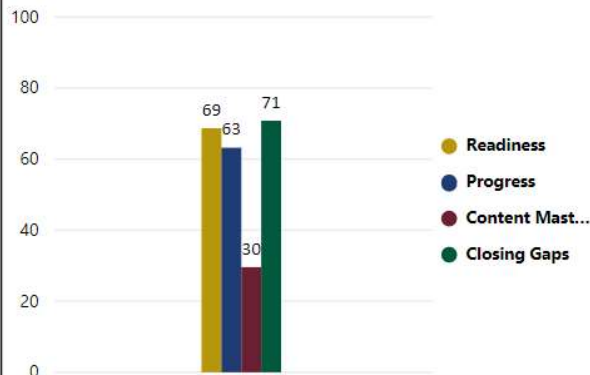

Milestones ELA Proficient+

Milestones Math Proficient+

Milestones Proficient+ Overall

55.40

CCRPI Score

Climate Stars

Readiness	Progress	Content Mastery	Closing Gaps
68.70	63.20	29.60	70.80

CCRPI Components Performance