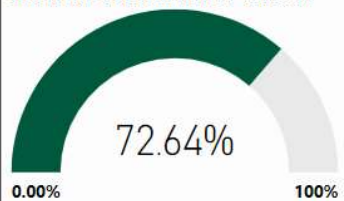

School Name

Northwestern Middle School

All data presented on this profile come from the 2017-2018 school year

CSI School ?

N

Turnaround School ?

N

2017-2018
Scorecard
MS

Milestones ELA Proficient+

Milestones Math Proficient+

Milestones Proficient+ Overall

92.50

CCRPI Score

Climate Stars

Readiness Progress Content Mastery Closing Gaps

91.80 86.40 96.40 100.00