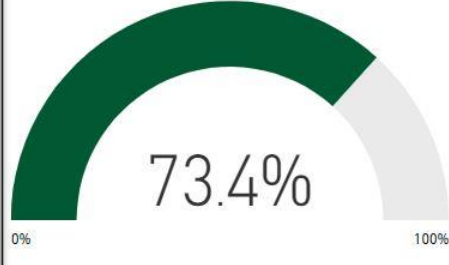

Number of Students

1250

Racial Composition

Ethnicity	Percentage	# of Students
White	66.88%	836
Asian	10.88%	136
Black	8.64%	108
Hispanic	8.16%	102
Other	5.44%	68

Program Enrollment

Milestones Proficient+ Overall -2019