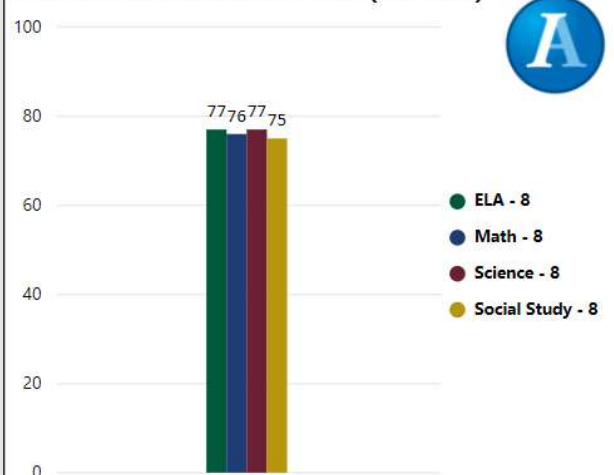

ELA - 8	Math - 8	Science - 8	Social Study - 8
77	76	77	75

IOWA Mean National Percentile (Fall 2017)