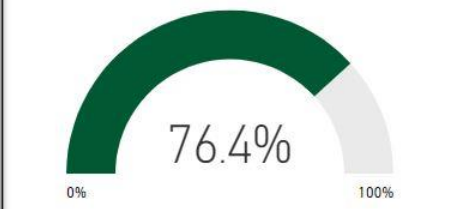

Milestones ELA Proficient+ 2019