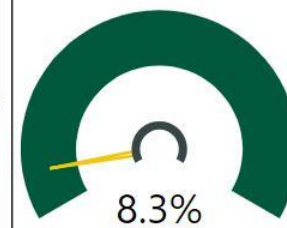

Number of Students

1250

Racial Composition

Ethnicity	Percentage	# of Students
White	66.88%	836
Asian	10.88%	136
Black	8.64%	108
Hispanic	8.16%	102
Other	5.44%	68

Program Enrollment

Milestones Proficient+ Overall -2019

Milestones Math Proficient+ 2019

Milestones ELA Proficient+ 2019

Turnaround School? 2019

N

CSI School? 2019

N

Mobility 2019

Stability 2019