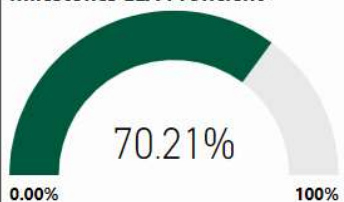

School Name

Northwestern Middle School

All data presented on this profile come from the 2017-2018 school year

CSI School ?

N

Turnaround School ?

N

2017-2018
Scorecard
MS

Milestones ELA Proficient+

Milestones Math Proficient+

Milestones Proficient+ Overall

92.50

CCRPI Score

Climate Stars

Readiness Progress Content Mastery Closing Gaps

91.80 86.40 96.40 100.00