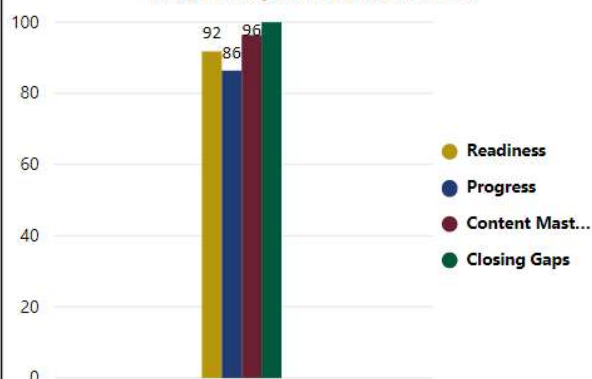

92.50

CCRPI Score

Climate Stars

Readiness Progress Content Mastery Closing Gaps

91.80 86.40 96.40 100.00

CCRPI Components Performance