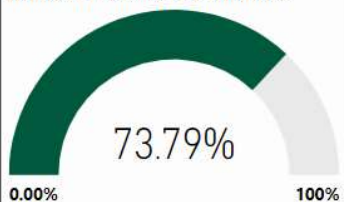

School Name

Northwestern Middle School

All data presented on this profile come from the 2017-2018 school year

CSI School ?

N

Turnaround School ?

N

2017-2018
Scorecard
MS

Milestones ELA Proficient+

Milestones Math Proficient+

Milestones Proficient+ Overall

92.50

CCRPI Score

Climate Stars

Readiness Progress Content Mastery Closing Gaps

91.80 86.40 96.40 100.00