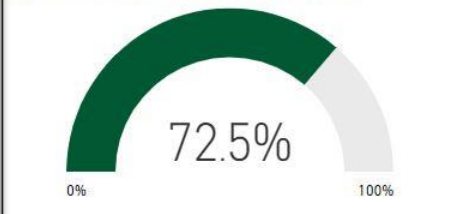

Milestones Math Proficient+ 2019