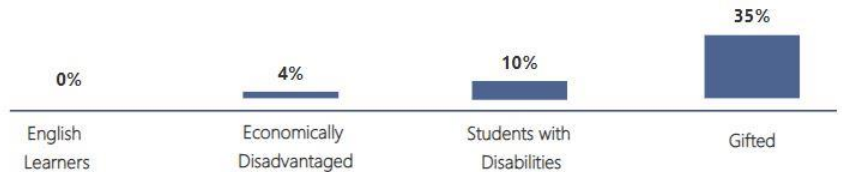

School Name

Northwestern Middle School

CCRPI  
College & Career Ready Performance Index

CCRPI Score 2019

89.6

Climate Star Rating 2019

Financial Efficiency Star Rating 2018

CCRPI Component Performance 2019

Number of Students

1250

Racial Composition

Ethnicity	Percentage	# of Students
White	66.88%	836
Asian	10.88%	136
Black	8.64%	108
Hispanic	8.16%	102
Other	5.44%	68

Program Enrollment

Milestones Proficient+ Overall -2019