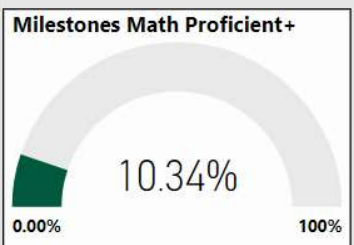

# McNair Middle School

All data presented on this profile come from the 2017-2018 school year

CSI School ?  
**Y**

Turnaround School ?  
**Y**

## 2017-2018 Scorecard MS

Climate Stars

**54.20**  
CCRPI Score

3 ★★★★★

Readiness	Progress	Content Mastery	Closing Gaps
67.40	73.90	30.20	38.90

ELA - 8	Math - 8	Science - 8	Social Study - 8
25	23	31	30