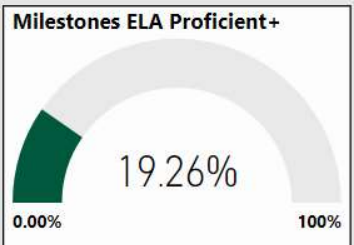

# McNair Middle School

All data presented on this profile come from the 2017-2018 school year

CSI School ?  
**Y**

Turnaround School ?  
**Y**

## 2017-2018 Scorecard MS

Climate Stars

**54.20**  
CCRPI Score

3 ★★★★★

Readiness	Progress	Content Mastery	Closing Gaps
67.40	73.90	30.20	38.90

ELA - 8	Math - 8	Science - 8	Social Study - 8
25	23	31	30