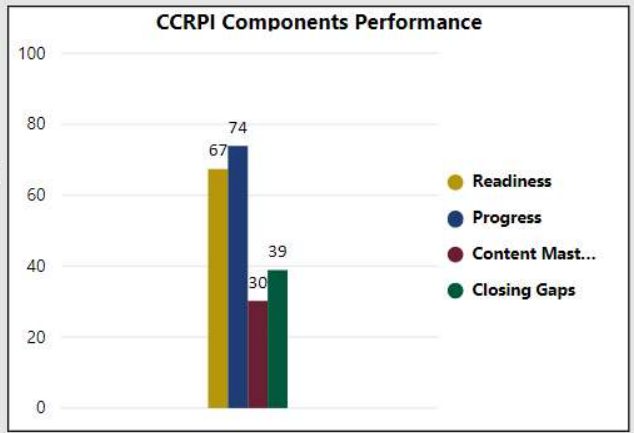

## 2017-2018 Scorecard MS

Climate Stars

**54.20**  
CCRPI Score

3 ★★★★★

Readiness	Progress	Content Mastery	Closing Gaps
67.40	73.90	30.20	38.90

ELA - 8	Math - 8	Science - 8	Social Study - 8
25	23	31	30