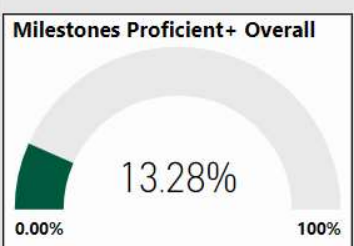

# McNair Middle School

All data presented on this profile come from the 2017-2018 school year

CSI School ?  
**Y**

Turnaround School ?  
**Y**

## 2017-2018 Scorecard MS

Climate Stars

**54.20**  
CCRPI Score

3 ★★★★★

Readiness	Progress	Content Mastery	Closing Gaps
67.40	73.90	30.20	38.90

ELA - 8	Math - 8	Science - 8	Social Study - 8
25	23	31	30