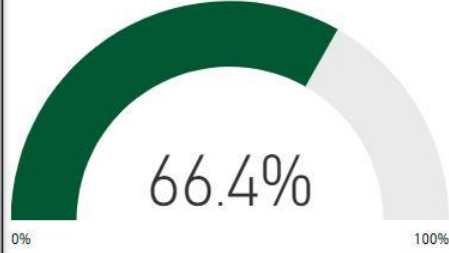

Number of Students

1373

Racial Composition

Ethnicity	Percentage	# of Students
White	52.95%	728
Black	15.49%	212
Asian	13.89%	190
Hispanic	13.16%	181
Other	4.51%	62

Program Enrollment

Milestones Proficient+ Overall -2019