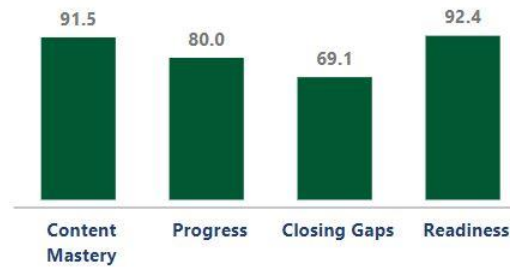

School Name

Hopewell Middle School

CCRPI
College & Career Ready Performance Index

CCRPI Score 2019

84.3

Climate Star Rating 2019

Financial Efficiency Star Rating 2018

CCRPI Component Performance 2019