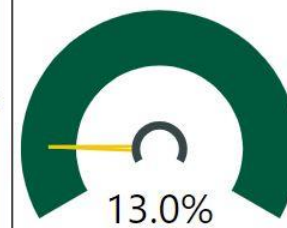

Number of Students

1373

Racial Composition

Ethnicity	Percentage	# of Students
White	52.95%	728
Black	15.49%	212
Asian	13.89%	190
Hispanic	13.16%	181
Other	4.51%	62

Program Enrollment

Milestones Proficient+ Overall -2019

Milestones Math Proficient+ 2019

Milestones ELA Proficient+ 2019

Turnaround School? 2019

N

CSI School? 2019

N

Mobility 2019

Stability 2019