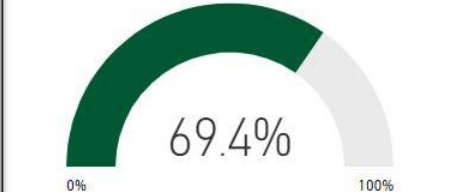

Milestones ELA Proficient+ 2019