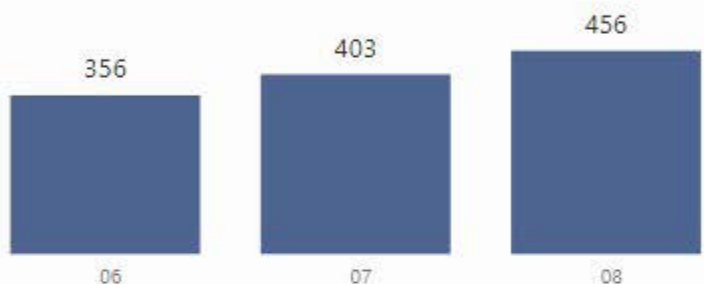

Hopewell Middle School

Number of Students

1,213

Students for Each Grade

Racial Composition

Ethnicity	Percentage	# of Students
White	50.86%	617
Asian	14.98%	182
Black	14.65%	178
Hispanic	14.16%	171
Other	5.35%	65