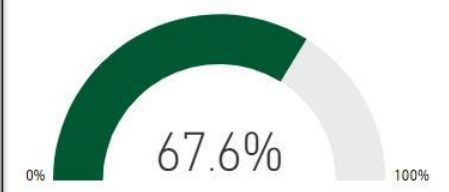

Milestones Math Proficient+ 2019