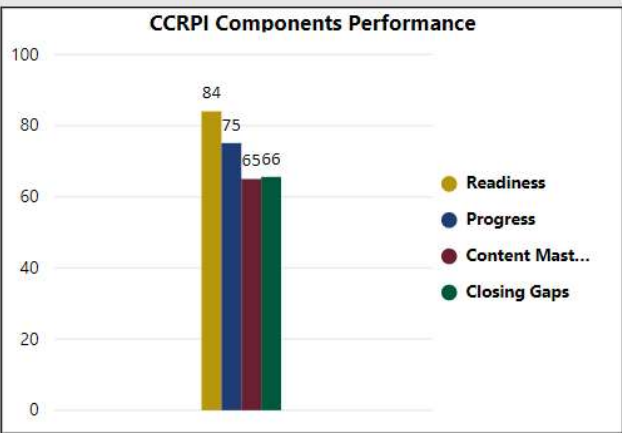

School Name

Holcomb Bridge Middle School

All data presented on this profile come from the 2017-2018 school year

CSI School ?
N

Turnaround School ?
N

2017-2018 Scorecard MS

Readiness	Progress	Content Mastery	Closing Gaps
84.00	75.10	65.00	65.60