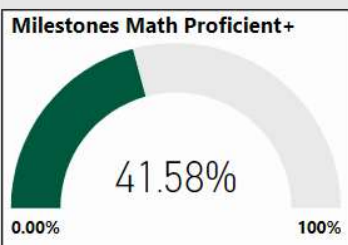

School Name

Holcomb Bridge Middle School

All data presented on this profile come from the 2017-2018 school year

CSI School ?
N

Turnaround School ?
N

2017-2018 Scorecard MS

Readiness	Progress	Content Mastery	Closing Gaps
84.00	75.10	65.00	65.60