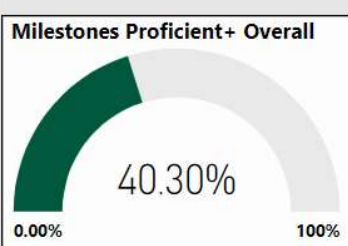

School Name

Holcomb Bridge Middle School

All data presented on this profile come from the 2017-2018 school year

CSI School ?
N

Turnaround School ?
N

2017-2018 Scorecard MS

Readiness	Progress	Content Mastery	Closing Gaps
84.00	75.10	65.00	65.60