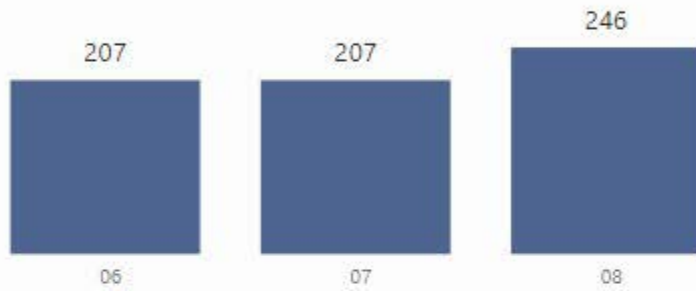

Number of Students

659

Students for Each Grade

Racial Composition

Ethnicity	Percentage	# of Students
Hispanic	44.85%	295
White	25.45%	168
Black	23.03%	152
Asian	3.33%	22
Other	3.33%	22

Mobility 2021

Turnaround School? 2019