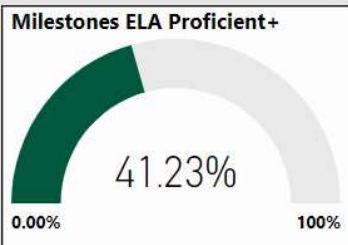

School Name

Holcomb Bridge Middle School

All data presented on this profile come from the 2017-2018 school year

CSI School ?
N

Turnaround School ?
N

2017-2018 Scorecard MS

Readiness	Progress	Content Mastery	Closing Gaps
84.00	75.10	65.00	65.60