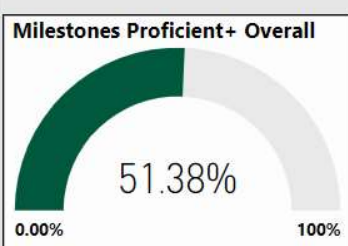

School Name

Haynes Bridge Middle School

All data presented on this profile come from the 2017-2018 school year

CSI School ?
N

Turnaround School ?
N

2017-2018 Scorecard MS

Readiness	Progress	Content Mastery	Closing Gaps
88.20	79.60	76.40	86.70