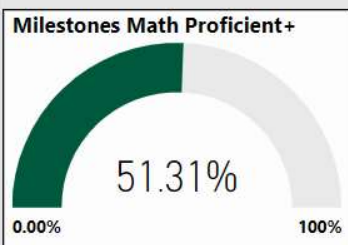

School Name

Haynes Bridge Middle School

All data presented on this profile come from the 2017-2018 school year

CSI School ?
N

Turnaround School ?
N

2017-2018 Scorecard MS

Readiness	Progress	Content Mastery	Closing Gaps
88.20	79.60	76.40	86.70