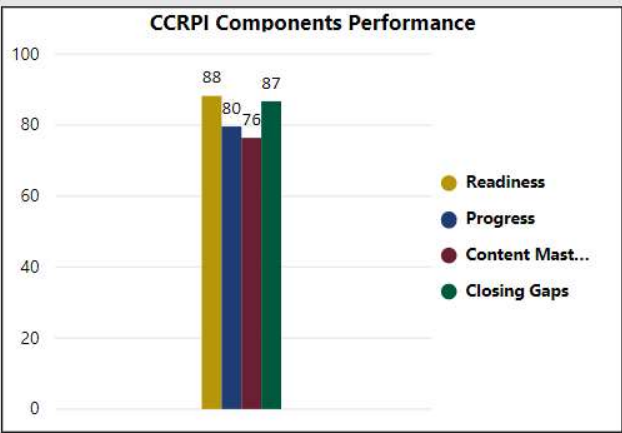

School Name

Haynes Bridge Middle School

All data presented on this profile come from the 2017-2018 school year

CSI School ?
N

Turnaround School ?
N

2017-2018 Scorecard MS

Readiness	Progress	Content Mastery	Closing Gaps
88.20	79.60	76.40	86.70