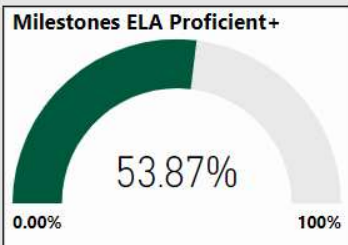

School Name

Haynes Bridge Middle School

All data presented on this profile come from the 2017-2018 school year

CSI School ?
N

Turnaround School ?
N

2017-2018 Scorecard MS

Readiness	Progress	Content Mastery	Closing Gaps
88.20	79.60	76.40	86.70

ELA - 8	Math - 8	Science - 8	Social Study - 8
60	62	61	63