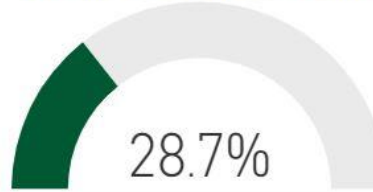

Milestones Proficient+ Overall-2019