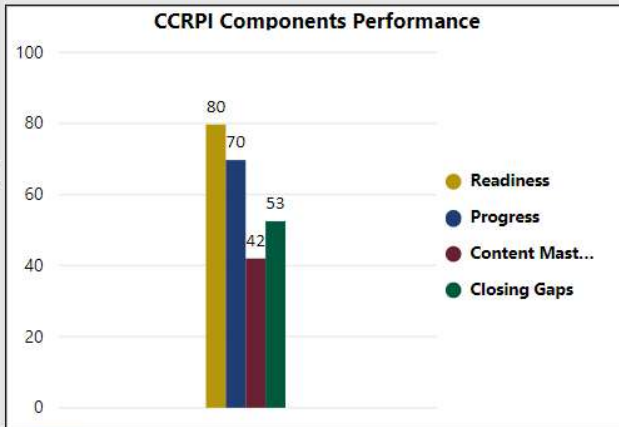

School Name

Hapeville Charter Middle School

All data presented on this profile come from the 2017-2018 school year

CSI School ?
N

Turnaround School ?
N

2017-2018 Scorecard MS

Readiness	Progress	Content Mastery	Closing Gaps
79.70	69.70	42.00	52.50