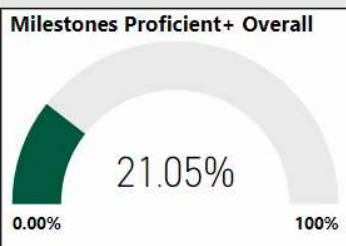

School Name

Hapeville Charter Middle School

All data presented on this profile come from the 2017-2018 school year

CSI School ?
N

Turnaround School ?
N

2017-2018 Scorecard MS

Readiness	Progress	Content Mastery	Closing Gaps
79.70	69.70	42.00	52.50