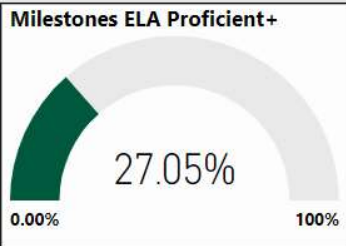

School Name

Hapeville Charter Middle School

All data presented on this profile come from the 2017-2018 school year

CSI School ?
N

Turnaround School ?
N

2017-2018 Scorecard MS

Readiness	Progress	Content Mastery	Closing Gaps
79.70	69.70	42.00	52.50