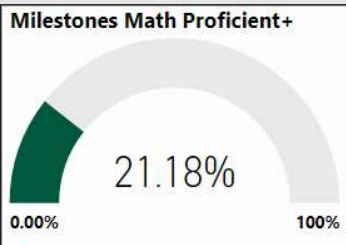

School Name

Hapeville Charter Middle School

All data presented on this profile come from the 2017-2018 school year

CSI School ?
N

Turnaround School ?
N

2017-2018 Scorecard MS

Readiness	Progress	Content Mastery	Closing Gaps
79.70	69.70	42.00	52.50