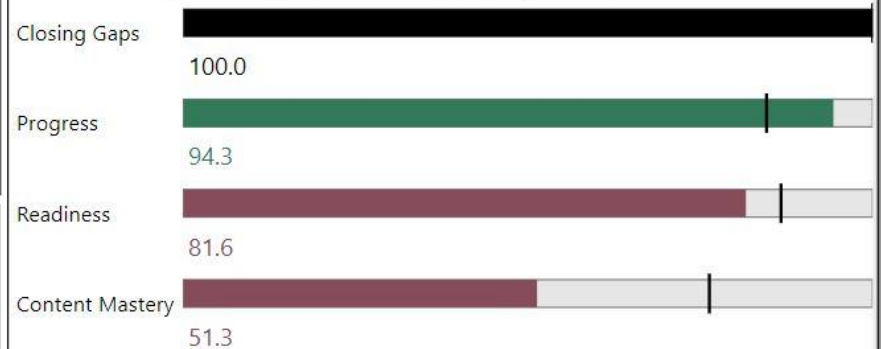

CCRPI Component Performance Compare to District 2019