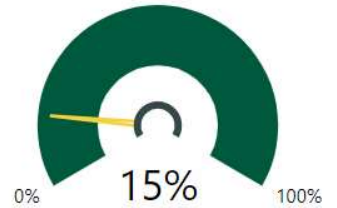

School Name

Elkins Pointe Middle School

All data presented on this profile come from the 2017-2018 school year

CSI School ?

N

Turnaround School ?

N

2017-2018
Scorecard
MS

Milestones ELA Proficient+

Milestones Math Proficient+

Milestones Proficient+ Overall

Climate Stars

83.10

CCRPI Score

Readiness	Progress	Content Mastery	Closing Gaps
87.10	85.50	75.50	87.50

ELA - 8 Math - 8 Science - 8 Social Study - 8

56 57 61 57

Mobility

Stability