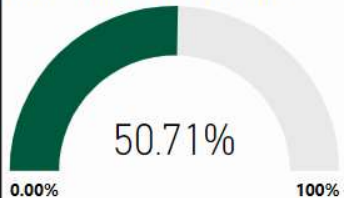

Milestones Math Proficient+