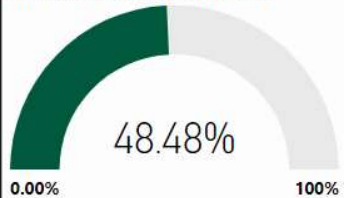

# Elkins Pointe Middle School

All data presented on this profile come from the 2017-2018 school year

CSI School ?

N

Turnaround School ?

N

2017-2018  
Scorecard  
MS

Milestones ELA Proficient+

Milestones Math Proficient+

Milestones Proficient+ Overall

Climate Stars

83.10

CCRPI Score

Readiness	Progress	Content Mastery	Closing Gaps
87.10	85.50	75.50	87.50

CCRPI Components Performance

ELA - 8 Math - 8 Science - 8 Social Study - 8