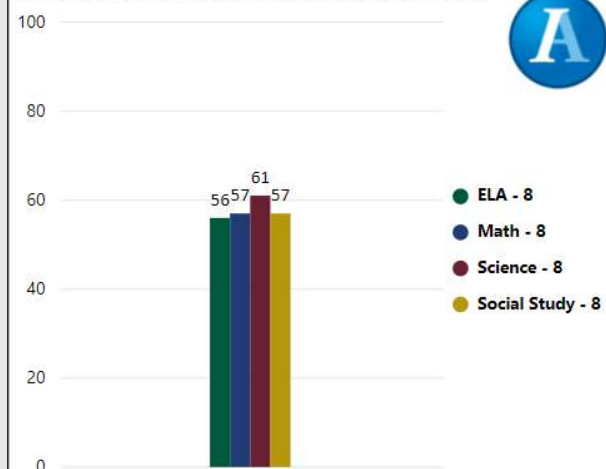

ELA - 8 Math - 8 Science - 8 Social Study - 8

56 57 61 57

IOWA Mean National Percentile (Fall 2017)