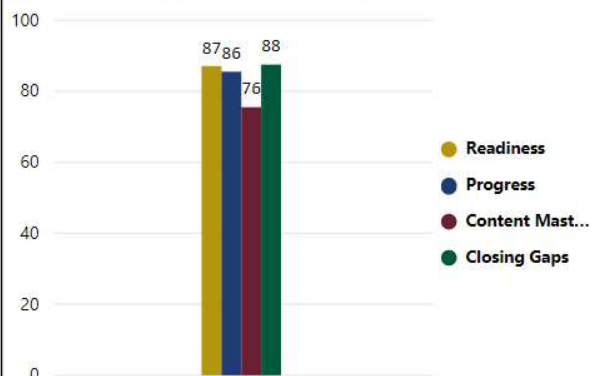

Milestones Math Proficient+

Milestones Proficient+ Overall

Climate Stars

83.10

CCRPI Score

Readiness	Progress	Content Mastery	Closing Gaps
87.10	85.50	75.50	87.50

CCRPI Components Performance

ELA - 8 Math - 8 Science - 8 Social Study - 8