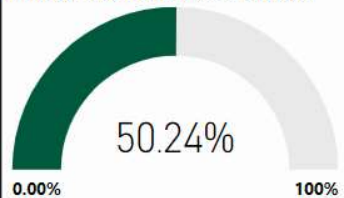

Milestones Proficient+ Overall