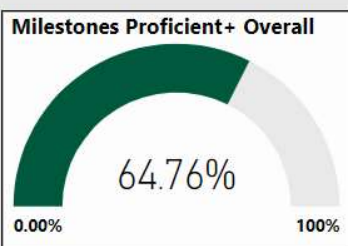

School Name

Crabapple Middle School

All data presented on this profile come from the 2017-2018 school year

CSI School ?
N

Turnaround School ?
N

2017-2018
Scorecard
MS

Readiness	Progress	Content Mastery	Closing Gaps
91.00	84.40	87.60	76.80