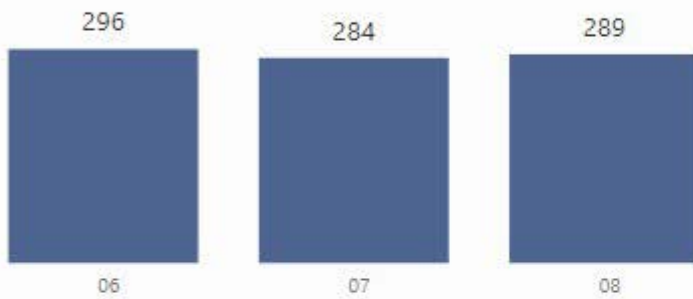

Crabapple Middle School

Number of Students

869

Students for Each Grade

Racial Composition

Ethnicity	Percentage	# of Students
White	70.08%	609
Black	12.08%	105
Hispanic	10.47%	91
Other	5.64%	49
Asian	1.73%	15