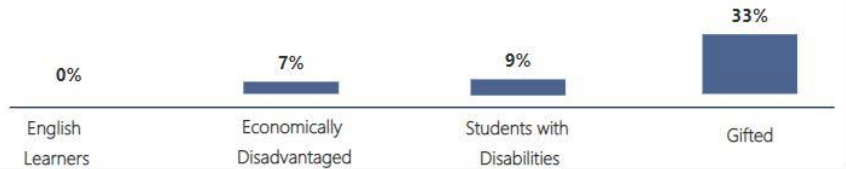

# Crabapple Middle School

CCRPI Score 2019

83.2

Climate Star Rating 2019

Financial Efficiency Star Rating 2018

CCRPI Component Performance 2019

Number of Students

908

Racial Composition

Ethnicity	Percentage	# of Students
White	68.87%	626
Black	13.53%	122
Hispanic	10.45%	95
Other	4.51%	41
Asian	2.64%	24

Program Enrollment

Milestones Proficient+ Overall -2019

Milestones Math Proficient+ 2019