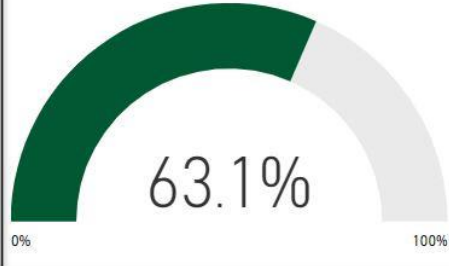

Milestones Proficient+ Overall -2019