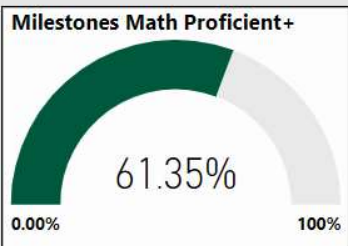

School Name

Crabapple Middle School

All data presented on this profile come from the 2017-2018 school year

CSI School ?
N

Turnaround School ?
N

2017-2018
Scorecard
MS

Readiness	Progress	Content Mastery	Closing Gaps
91.00	84.40	87.60	76.80