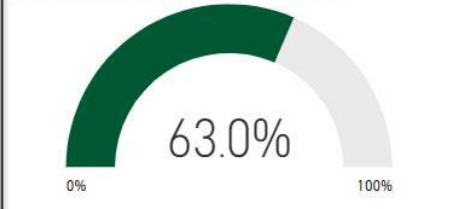

Racial Composition

Ethnicity	Percentage	# of Students
White	68.87%	626
Black	13.53%	122
Hispanic	10.45%	95
Other	4.51%	41
Asian	2.64%	24

Program Enrollment

Milestones Proficient+ Overall -2019

Milestones Math Proficient+ 2019