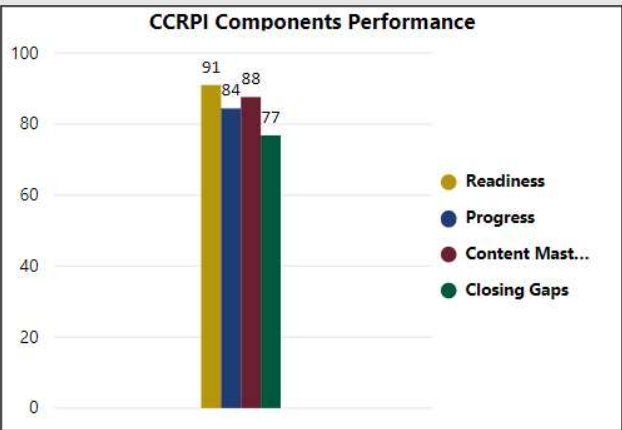

School Name

Crabapple Middle School

All data presented on this profile come from the 2017-2018 school year

CSI School ?
N

Turnaround School ?
N

2017-2018
Scorecard
MS

Readiness	Progress	Content Mastery	Closing Gaps
91.00	84.40	87.60	76.80