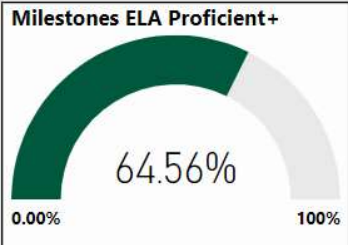

School Name

Crabapple Middle School

All data presented on this profile come from the 2017-2018 school year

CSI School ?
N

Turnaround School ?
N

2017-2018
Scorecard
MS

Readiness	Progress	Content Mastery	Closing Gaps
91.00	84.40	87.60	76.80