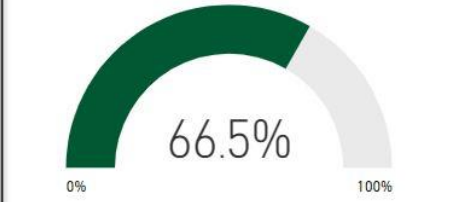

Milestones ELA Proficient+ 2019