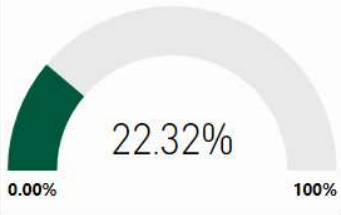

# Camp Creek Middle School

All data presented on this profile come from the 2017-2018 school year

CSI School ?

N

Turnaround School ?

N

## 2017-2018 Scorecard MS

Milestones ELA Proficient+

Milestones Math Proficient+

Milestones Proficient+ Overall

67.50  
CCRPI Score

Climate Stars

Readiness	Progress	Content Mastery	Closing Gaps
72.20	77.10	42.60	88.90