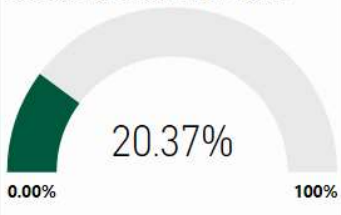

# Camp Creek Middle School

All data presented on this profile come from the 2017-2018 school year

CSI School ?

N

Turnaround School ?

N

## 2017-2018 Scorecard MS

Milestones ELA Proficient+

Milestones Math Proficient+

Milestones Proficient+ Overall

67.50  
CCRPI Score

Climate Stars

Readiness	Progress	Content Mastery	Closing Gaps
72.20	77.10	42.60	88.90