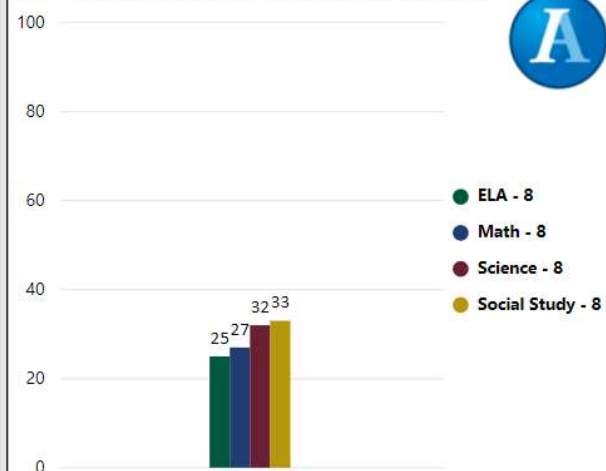

IOWA Mean National Percentile (Fall 2017)