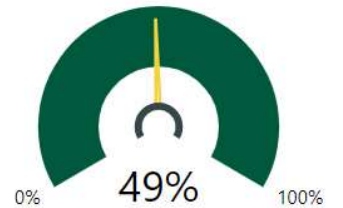

67.50
CCRPI Score

Climate Stars

Readiness	Progress	Content Mastery	Closing Gaps
72.20	77.10	42.60	88.90

ELA - 8	Math - 8	Science - 8	Social Study - 8
25	27	32	33

Mobility