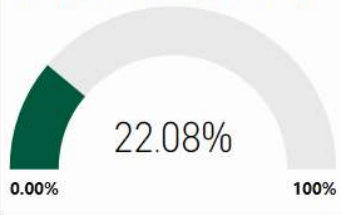

## 2017-2018 Scorecard MS

Milestones ELA Proficient+

Milestones Math Proficient+

Milestones Proficient+ Overall

67.50  
CCRPI Score

Climate Stars

Readiness	Progress	Content Mastery	Closing Gaps
72.20	77.10	42.60	88.90