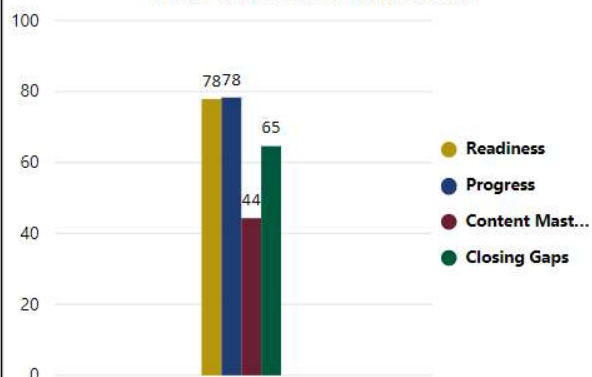

Climate Stars

66.00

CCRPI Score

Readiness Progress Content Mastery Closing Gaps

77.90 78.30 44.30 64.60

CCRPI Components Performance