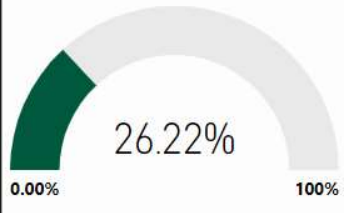

School Name

Bear Creek Middle School

All data presented on this profile come from the 2017-2018 school year

CSI School ?

N

Turnaround School ?

N

2017-2018
Scorecard
MS

Milestones ELA Proficient+

Milestones Math Proficient+

Milestones Proficient+ Overall

Climate Stars

66.00

CCRPI Score

Readiness Progress Content Mastery Closing Gaps

77.90 78.30 44.30 64.60