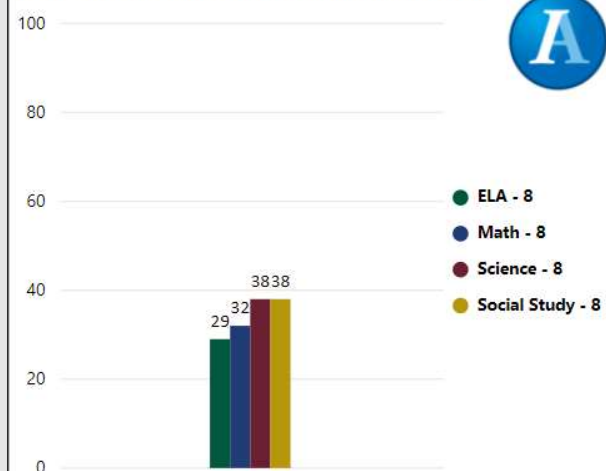

ELA - 8 Math - 8 Science - 8 Social Study - 8

29 32 38 38

IOWA Mean National Percentile (Fall 2017)