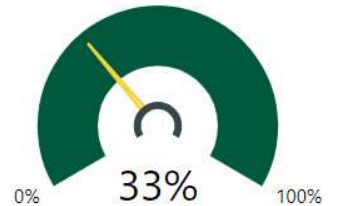

CCRPI Components Performance

ELA - 8 Math - 8 Science - 8 Social Study - 8

29 32 38 38

IOWA Mean National Percentile (Fall 2017)

Mobility

Stability