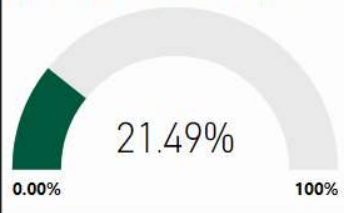

School Name

Bear Creek Middle School

All data presented on this profile come from the 2017-2018 school year

CSI School ?

N

Turnaround School ?

N

2017-2018
Scorecard
MS

Milestones ELA Proficient+

Milestones Math Proficient+

Milestones Proficient+ Overall

Climate Stars

66.00

CCRPI Score

Readiness Progress Content Mastery Closing Gaps

77.90 78.30 44.30 64.60