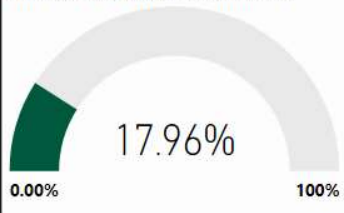

School Name

Bear Creek Middle School

All data presented on this profile come from the 2017-2018 school year

CSI School ?

N

Turnaround School ?

N

2017-2018
Scorecard
MS

Milestones ELA Proficient+

Milestones Math Proficient+

Milestones Proficient+ Overall

Climate Stars

66.00

CCRPI Score

Readiness Progress Content Mastery Closing Gaps

77.90 78.30 44.30 64.60