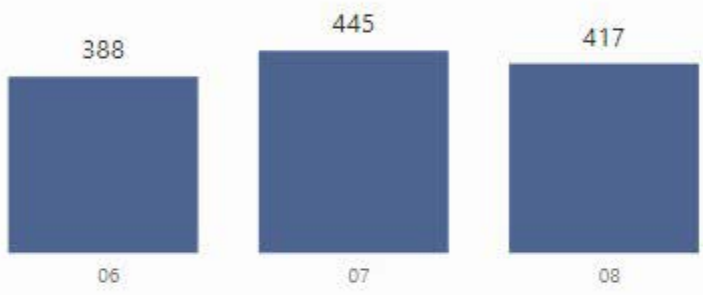

Autrey Mill Middle School

Number of Students

1,249

Students for Each Grade

Racial Composition

Ethnicity	Percentage	# of Students
White	42.40%	530
Asian	32.72%	408
Hispanic	10.08%	126
Black	9.68%	121
Other	5.12%	64