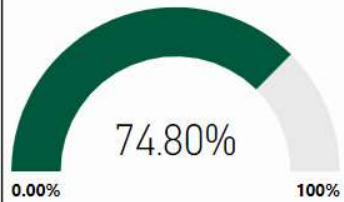

## 2017-2018 Scorecard MS

Milestones ELA Proficient+

Milestones Math Proficient+

Milestones Proficient+ Overall

88.00

CCRPI Score

Climate Stars

Readiness Progress Content Mastery Closing Gaps