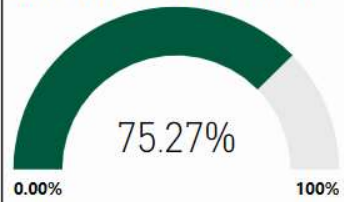

## 2017-2018 Scorecard MS

Milestones ELA Proficient+

Milestones Math Proficient+

Milestones Proficient+ Overall

88.00

CCRPI Score

Climate Stars

Readiness Progress Content Mastery Closing Gaps