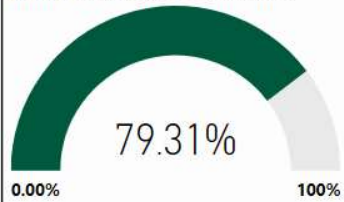

## 2017-2018 Scorecard MS

Milestones ELA Proficient+

Milestones Math Proficient+

Milestones Proficient+ Overall

88.00

CCRPI Score

Climate Stars

Readiness Progress Content Mastery Closing Gaps