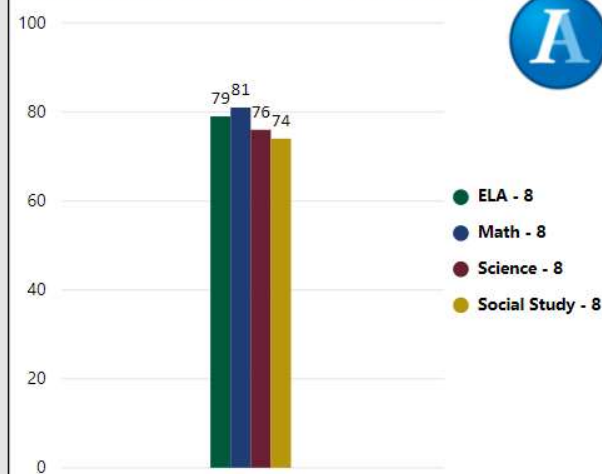

93.30 87.10 97.00 64.70

CCRPI Components Performance

ELA - 8 Math - 8 Science - 8 Social Study - 8

79 81 76 74

IOWA Mean National Percentile (Fall 2017)

Mobility

Stability