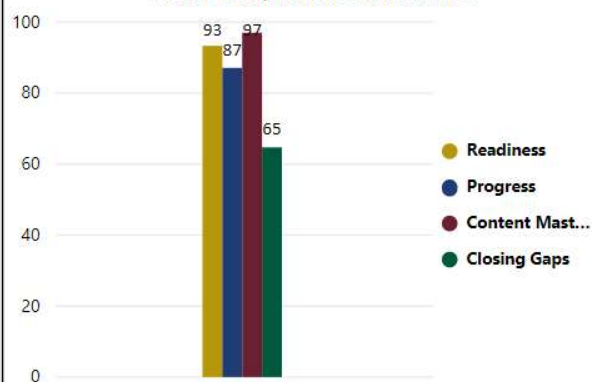

88.00

CCRPI Score

Climate Stars

Readiness Progress Content Mastery Closing Gaps

93.30 87.10 97.00 64.70

CCRPI Components Performance