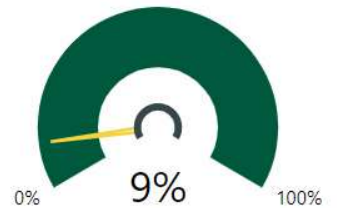

93.30 87.10 97.00 64.70

CCRPI Components Performance

ELA - 8 Math - 8 Science - 8 Social Study - 8

79 81 76 74

IOWA Mean National Percentile (Fall 2017)

Mobility

Stability