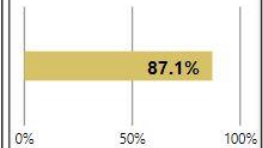

2018-19

Test Takers Composite Score

222 18.9

AP

2018-19

Test Takers AP Exams passed

520 11.2%

4 Year Cohort Graduation Rate 2019

9th Grade On Track

Stability 2019

Mobility 2019

Milestones Proficient+ Overall 2019

Milestones Math Proficient+ 2019

Milestones ELA Proficient+ 2019