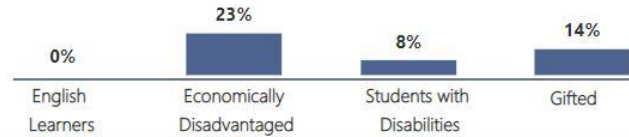

Turnaround School? 2019

N

Number of Students

2089

Racial Composition

Ethnicity	Percentage	# of Students
Black	95.55%	1996
Hispanic	2.30%	48
Other	1.67%	35
Asian	0.38%	8
White	0.10%	2

Program Enrollment

SAT