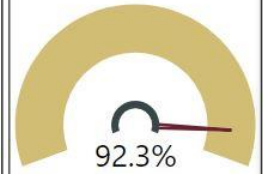

2018-19

Test Takers Composite Score

222 18.9

AP

2018-19

Test Takers AP Exams passed

520 11.2%

4 Year Cohort Graduation Rate 2019