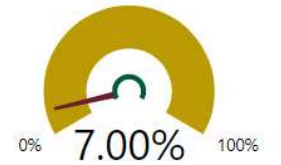

Graduation Rate