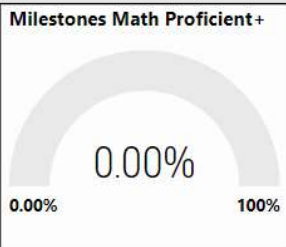

2017-2018

Scorecard- HS

School Name

Skyview High School

All data presented on this profile come from the 2017-2018 school year

Readiness	Progress	Content Mastery	Closing Gaps
31.10	75.00	24.60	

CSI School ?
Y