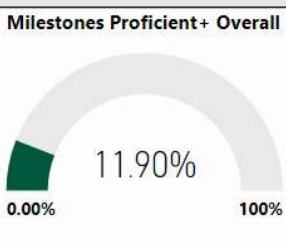

2017-2018

Scorecard- HS

School Name

Skyview High School

All data presented on this profile come from the 2017-2018 school year

Readiness	Progress	Content Mastery	Closing Gaps
31.10	75.00	24.60	

CSI School ?
Y