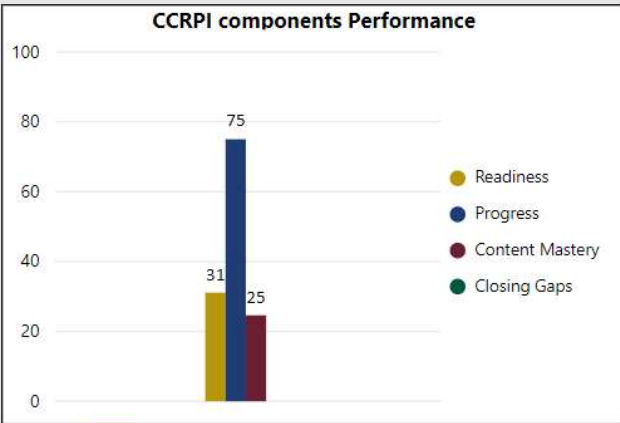

2017-2018

Scorecard- HS

School Name

Skyview High School

All data presented on this profile come from the 2017-2018 school year

Readiness	Progress	Content Mastery	Closing Gaps
31.10	75.00	24.60	

CSI School ?
Y