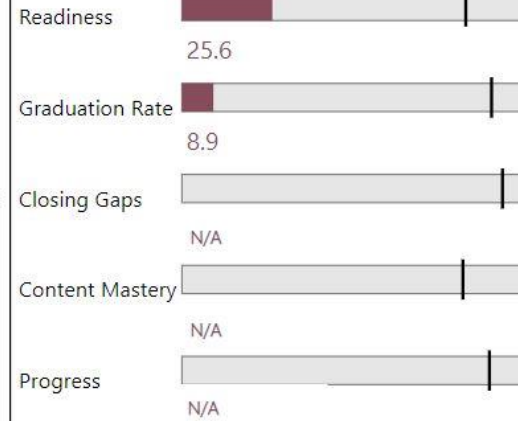

Milestones ELA Proficient+ 2019

CCRPI
College & Career Ready Performance Index

CCRPI Score 2019

Graduation Rate 2019

CCRPI Component Performance Compare to District 2019

9th Grade On Track

ACT Composite Score 2019

Climate Star Rating 2019

Financial Efficiency Star Rating 2018

NA

BTO Designation

Within Expected Range

SAT Mean Total Score 2019