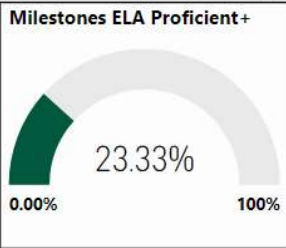

2017-2018

Scorecard- HS

School Name

Skyview High School

All data presented on this profile come from the 2017-2018 school year

Readiness	Progress	Content Mastery	Closing Gaps
31.10	75.00	24.60	

CSI School ?
Y