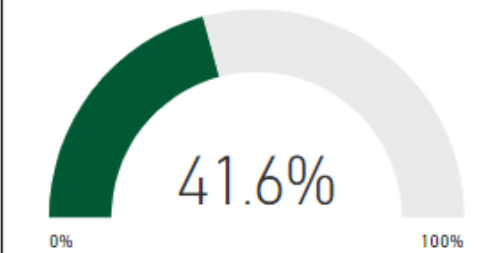

91.2%

9th Grade On Track

93.3%

PSAT Fall 2018

PSAT Average	PSAT Test Takers
944	399

PSAT % Meeting Benchmark

40.5%

Milestones Math Proficient+ 2018

SAT 2017-18

SAT Total Score	SAT Test Takers	Mean EBRW	Mean Math
1070	216	546	524

Sum of Mean SAT Section Scores

Stability 2018

88.3%

Milestones ELA Proficient+ 2018

AP 2017-18

AP Test Takers
997