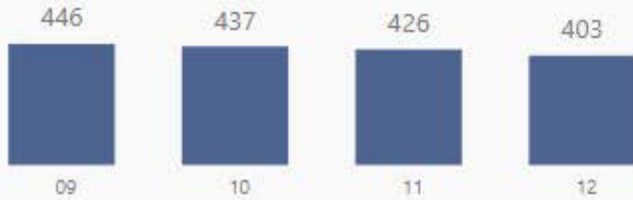

Riverwood International Charter School

Number of Students

1,709

Students for Each Grade

Racial Composition

Ethnicity	Percentage	# of Students
White	36.45%	623
Hispanic	35.63%	610
Black	23.13%	394
Other	2.57%	44
Asian	2.22%	38