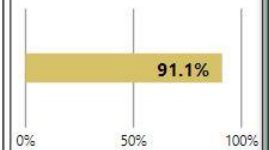

Test Takers: 178
Composite Score: 24.2

AP

2018-19

Test Takers: 840
AP Exams passed: 53.3%

4 Year Cohort Graduation Rate 2019

9th Grade On Track

Stability 2019

Mobility 2019