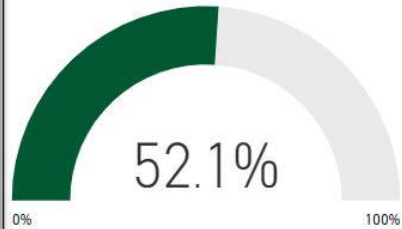

Milestones Proficient+ Overall 2019