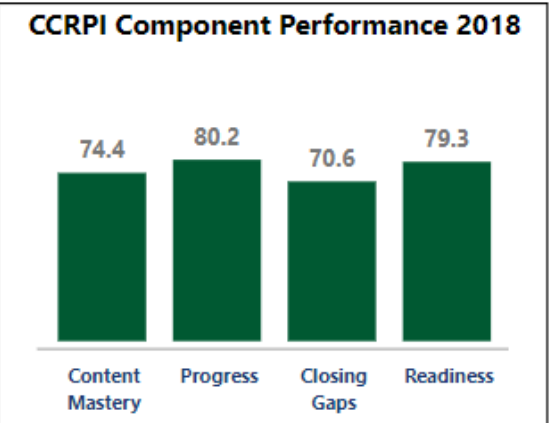

School Name

Riverwood International Charter School

Milestones Proficient+ Overall 2018

CCRPI CCRPI Score 2018

79.0

Climate Star Rating 2018

4 ★★★★★

Financial Efficiency Star Rating 2019

2.5 ★★★★★

CSI School? 2018	Turnaround School? 2018
N	N

ACT 2017-18

Average of ACT Subject Scores	English	Math
	24.10	22.10
	Reading	Science
	23.70	22.60

ACT Composite Score	ACT Test Takers
23.3	163

Graduation Rate 2018