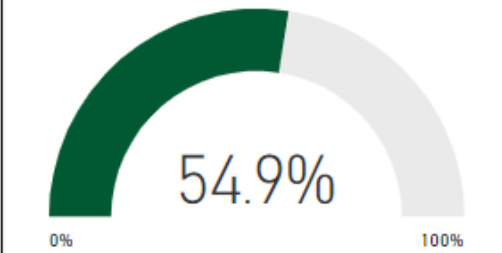

SAT 2017-18

SAT Total Score	SAT Test Takers	Mean EBRW	Mean Math
1070	216	546	524

Sum of Mean SAT Section Scores

Stability 2018

88.3%

Milestones ELA Proficient+ 2018

AP 2017-18

AP Test Takers
997