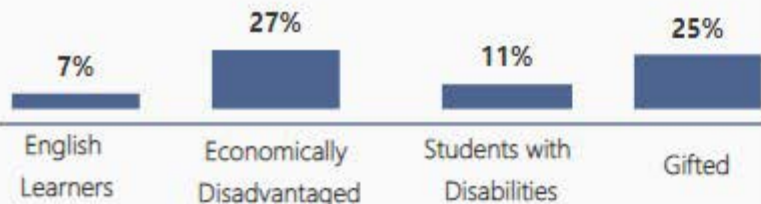

Program Enrollment