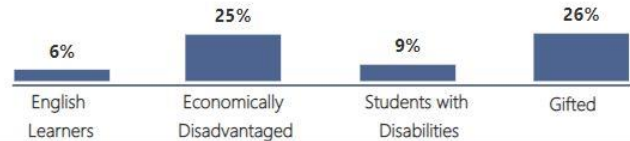

N

Turnaround School? 2019

N

Number of Students

1807

Racial Composition

Ethnicity	Percentage	# of Students
Hispanic	35.34%	639
White	34.62%	626
Black	24.89%	449
Asian	2.60%	47
Other	2.54%	46

Program Enrollment