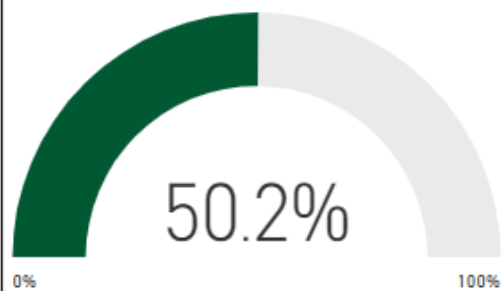

School Name

Riverwood International Charter School

Milestones Proficient+ Overall 2018

CCRPI CCRPI Score 2018

79.0

Climate Star Rating 2018

4 ★★★★★

Financial Efficiency Star Rating 2019