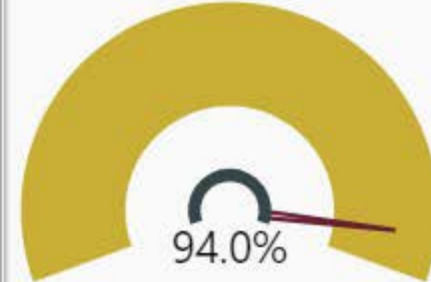

9th Grade On Track 2021

SAT

2020-21

Test Takers

191

Mean Total Score

1116

ACT

2020-21

Test Takers

132

Composite Score

25.4

AP

2020-21

Test Takers

469

AP Exams Passed

53.8%