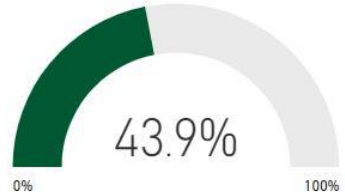

Milestones Math Proficient+ 2019