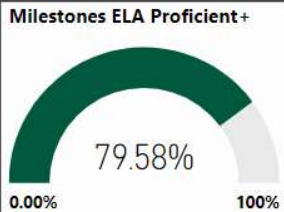

2017-2018

Scorecard- HS

School Name

Northview High School

All data presented on this profile come from the 2017-2018 school year

Readiness	Progress	Content Mastery	Closing Gaps
90.00	92.50	100.00	66.70

CSI School ?
N