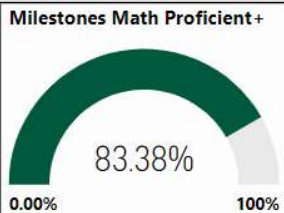

2017-2018

Scorecard- HS

School Name

Northview High School

All data presented on this profile come from the 2017-2018 school year

Readiness	Progress	Content Mastery	Closing Gaps
90.00	92.50	100.00	66.70

CSI School ?
N