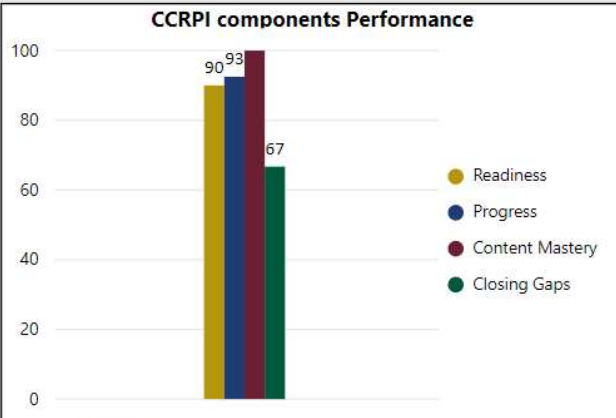

2017-2018

Scorecard- HS

School Name

Northview High School

All data presented on this profile come from the 2017-2018 school year

Readiness	Progress	Content Mastery	Closing Gaps
90.00	92.50	100.00	66.70

CSI School ?
N