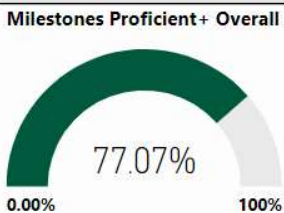

2017-2018

Scorecard- HS

School Name

Northview High School

All data presented on this profile come from the 2017-2018 school year

Readiness	Progress	Content Mastery	Closing Gaps
90.00	92.50	100.00	66.70

CSI School ?
N