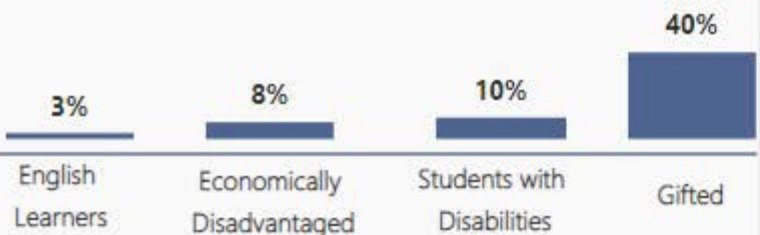

Program Enrollment