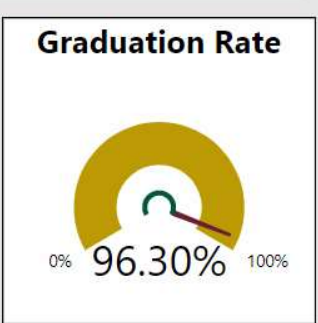

School Name
Milton High School

2017-2018

Scorecard- HS

All data presented on this profile come from the 2017-2018 school year

CSI School ?
N

Turnaround School ?
N

Readiness	Progress	Content Mastery	Closing Gaps
86.60	91.00	95.60	93.10