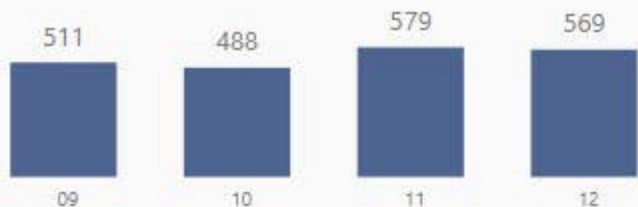

Milton High School

Number of Students

2,146

Students for Each Grade

Racial Composition

Ethnicity	Percentage	# of Students
White	58.73%	1260
Hispanic	14.95%	321
Asian	11.88%	255
Black	10.85%	233
Other	3.59%	77