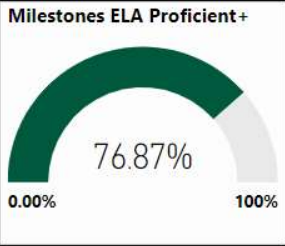

School Name
Milton High School

2017-2018

Scorecard- HS

All data presented on this profile come from the 2017-2018 school year

CSI School ?
N

Turnaround School ?
N

Readiness	Progress	Content Mastery	Closing Gaps
86.60	91.00	95.60	93.10