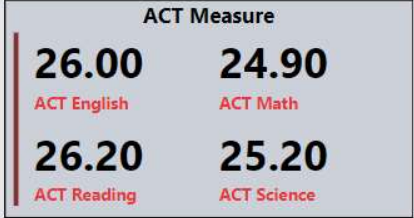

School Name
Milton High School

2017-2018

Scorecard- HS

All data presented on this profile come from the 2017-2018 school year

CSI School ?
N

Turnaround School ?
N

Readiness	Progress	Content Mastery	Closing Gaps
86.60	91.00	95.60	93.10