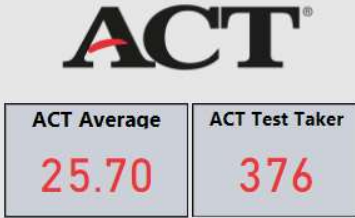

School Name
Milton High School

2017-2018

Scorecard- HS

All data presented on this profile come from the 2017-2018 school year

CSI School ?
N

Turnaround School ?
N

Readiness	Progress	Content Mastery	Closing Gaps
86.60	91.00	95.60	93.10