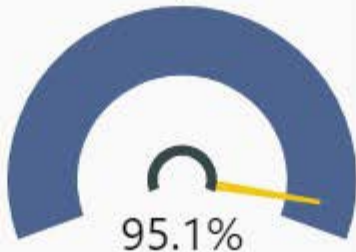

Milton High School

Number of Students

2,146

Students for Each Grade

Racial Composition

Ethnicity	Percentage	# of Students
White	58.73%	1260
Hispanic	14.95%	321
Asian	11.88%	255
Black	10.85%	233
Other	3.59%	77

Program Enrollment

Mobility 2021

Stability 2021

CSI School? 2019

N

Turnaround School? 2019

N

4 Year Cohort Graduation Rate 2021