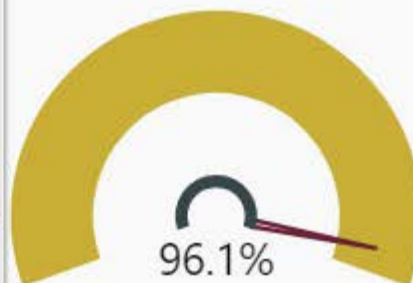

Milton High School

Number of Students

2,146

Students for Each Grade

Racial Composition

Ethnicity	Percentage	# of Students
White	58.73%	1260
Hispanic	14.95%	321
Asian	11.88%	255
Black	10.85%	233
Other	3.59%	77

Program Enrollment

Mobility 2021

Stability 2021

CSI School? 2019

N

Turnaround School? 2019

N

4 Year Cohort Graduation Rate 2021