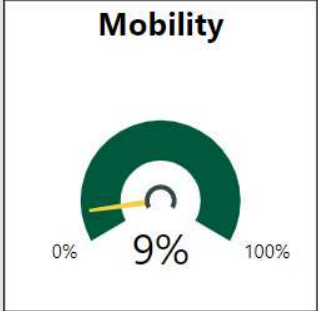

School Name
Milton High School

2017-2018

Scorecard- HS

All data presented on this profile come from the 2017-2018 school year

CSI School ?
N

Turnaround School ?
N

Readiness	Progress	Content Mastery	Closing Gaps
86.60	91.00	95.60	93.10