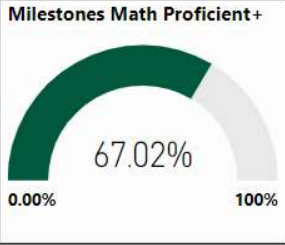

School Name
Milton High School

2017-2018

Scorecard- HS

All data presented on this profile come from the 2017-2018 school year

CSI School ?
N

Turnaround School ?
N

Readiness	Progress	Content Mastery	Closing Gaps
86.60	91.00	95.60	93.10