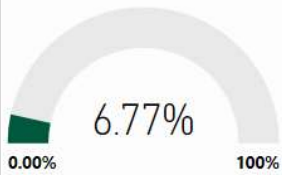

## Scorecard - HS

Milestones ELA Proficient+

Milestones Math Proficient+

Milestones Proficient+ Overall

All data presented on this profile come from the 2017-2018 school year

**37.10**  
CCRPI Score

Climate Stars  
5 ★★★★★