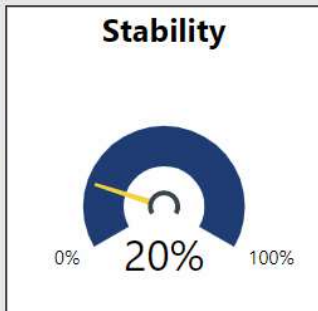

CSI School ?
Y

Turnaround School ?
N