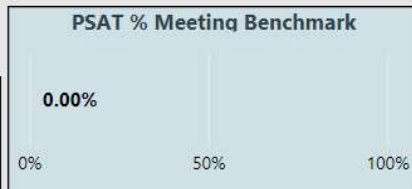

**ACT**

ACT Average: (Blank)  
ACT Test Taker: 2

ACT Measure

(Blank) (Blank)  
ACT English ACT Math  
(Blank) (Blank)  
ACT Reading ACT Science

**PSAT**

PSAT Average: 730  
PSAT Test Ta...: 28

**SAT**

SAT Average: 770  
SAT Test Taker: 100