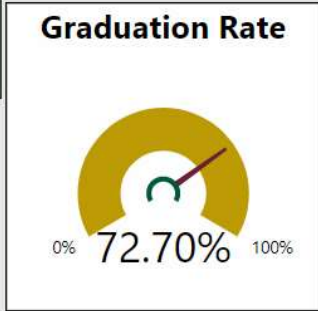

CSI School ?
Y

Turnaround School ?
N