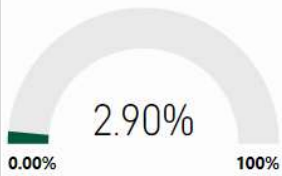

## Scorecard - HS

Milestones ELA Proficient+

Milestones Math Proficient+

Milestones Proficient+ Overall

All data presented on this profile come from the 2017-2018 school year

**37.10**  
CCRPI Score

Climate Stars  
5 ★★★★★