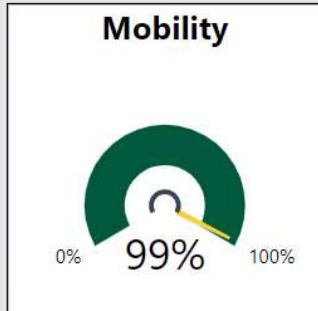

CSI School ?
Y

Turnaround School ?
N