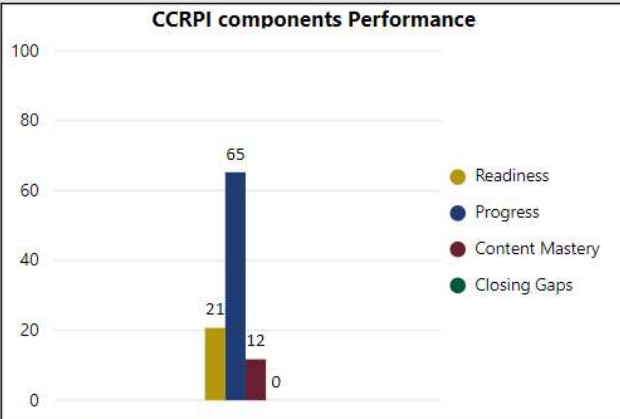

## Scorecard - HS

Milestones ELA Proficient+

Milestones Math Proficient+

Milestones Proficient+ Overall

All data presented on this profile come from the 2017-2018 school year

**37.10**  
CCRPI Score

Climate Stars  
5 ★★★★★

| Readiness | Progress | Content Mastery | Closing Gaps |
|-----------|----------|-----------------|--------------|
| 20.70     | 65.20    | 11.70           | 0.00         |

CSI School ?  
**Y**

Turnaround School ?  
**N**