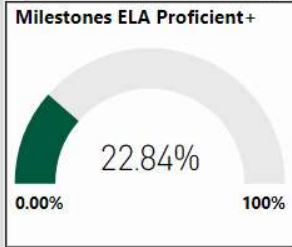

School Name

Langston Hughes High School

2017-2018

Scorecard- HS

All data presented on this profile come from the 2017-2018 school year

Readiness	Progress	Content Mastery	Closing Gaps
62.30	76.00	41.20	84.10