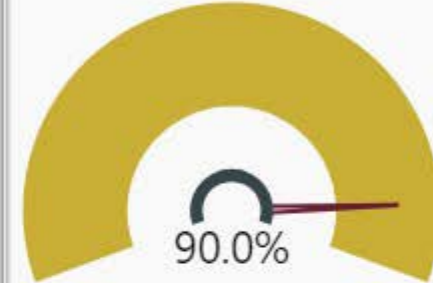

9th Grade On Track 2021

SAT

2020-21

Test Takers

204

Mean Total Score

873

ACT

2020-21

Test Takers

47

Composite Score

17.4

AP

2020-21

Test Takers

126

AP Exams Passed

8.9%