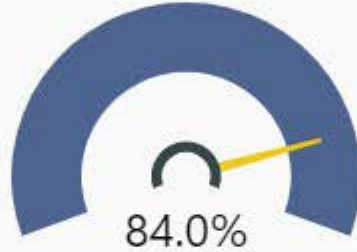

Stability 2021

CSI School? 2019

N

Turnaround School? 2019

N