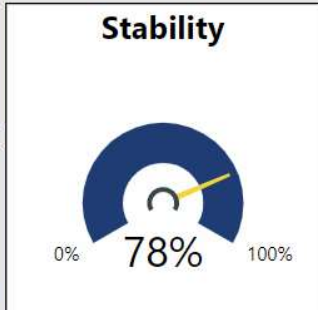

CSI School ?
N

Turnaround School ?
N

ACT

ACT Average	ACT Test Taker
17.20	159

ACT Measure

16.40 ACT English	16.50 ACT Math
18.20 ACT Reading	17.40 ACT Science

PSAT

PSAT Average	PSAT Test Ta...
773	410