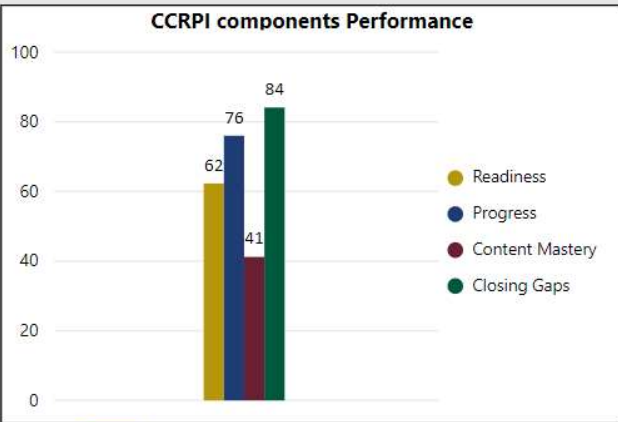

School Name

Langston Hughes High School

2017-2018

Scorecard- HS

All data presented on this profile come from the 2017-2018 school year

Readiness	Progress	Content Mastery	Closing Gaps
62.30	76.00	41.20	84.10