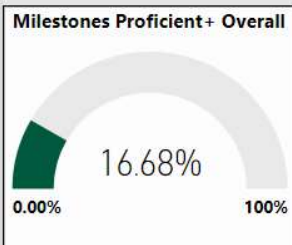

School Name

Langston Hughes High School

2017-2018

Scorecard- HS

All data presented on this profile come from the 2017-2018 school year

Readiness	Progress	Content Mastery	Closing Gaps
62.30	76.00	41.20	84.10