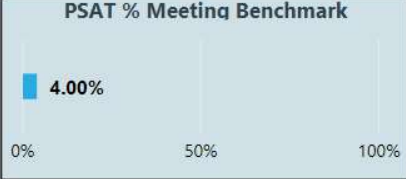

CSI School ?
N

Turnaround School ?
N

ACT

ACT Average	ACT Test Taker
17.20	159

ACT Measure

16.40 ACT English	16.50 ACT Math
18.20 ACT Reading	17.40 ACT Science

PSAT

PSAT Average	PSAT Test Ta...
773	410