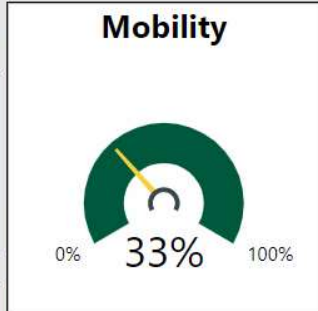

CSI School ?
N

Turnaround School ?
N

ACT

ACT Average	ACT Test Taker
17.20	159

ACT Measure

16.40 ACT English	16.50 ACT Math
18.20 ACT Reading	17.40 ACT Science

PSAT

PSAT Average	PSAT Test Ta...
773	410