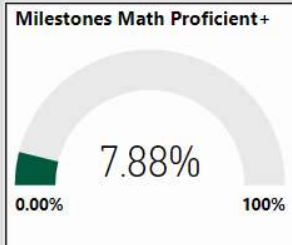

School Name

Langston Hughes High School

2017-2018

Scorecard- HS

All data presented on this profile come from the 2017-2018 school year

Readiness	Progress	Content Mastery	Closing Gaps
62.30	76.00	41.20	84.10