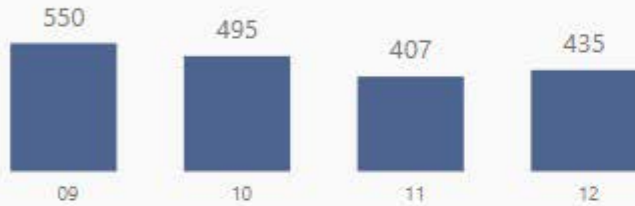

Langston Hughes High School

Number of Students

1,872

Students for Each Grade

Racial Composition

| Ethnicity | Percentage | # of Students |
|-----------|------------|---------------|
| Black | 86.43% | 1619 |
| Hispanic | 11.02% | 208 |
| Other | 1.43% | 27 |
| White | 0.74% | 14 |
| Asian | 0.37% | 7 |