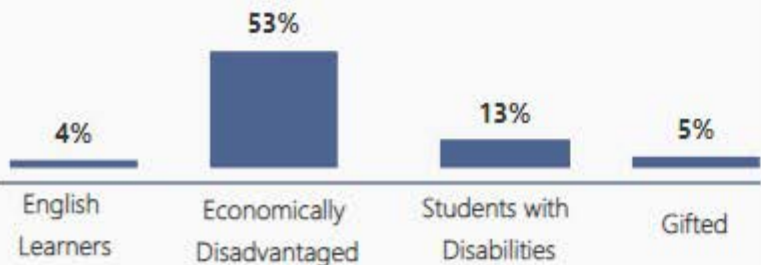

Program Enrollment