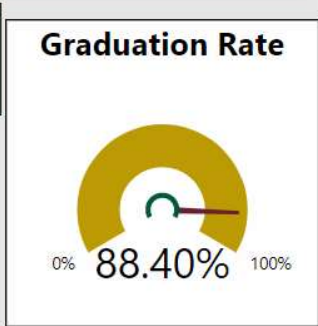

CSI School ?
N

Turnaround School ?
N