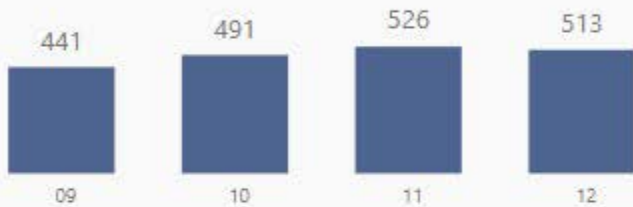

Johns Creek High School

Number of Students

1,970

Students for Each Grade

Racial Composition

Ethnicity	Percentage	# of Students
White	49.32%	972
Asian	25.98%	511
Hispanic	10.50%	207
Black	10.05%	198
Other	4.16%	82