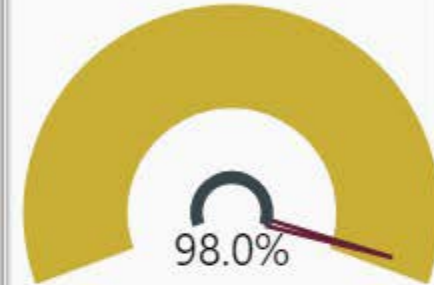

Johns Creek High School

Number of Students

1,970

Students for Each Grade

Racial Composition

Ethnicity	Percentage	# of Students
White	49.32%	972
Asian	25.98%	511
Hispanic	10.50%	207
Black	10.05%	198
Other	4.16%	82

Program Enrollment

Mobility 2021

Stability 2021

CSI School? 2019

N

Turnaround School? 2019

N

4 Year Cohort Graduation Rate 2021

9th Grade On Track 2021

SAT

2020-21

Test Takers

299

Mean Total Score

1241

ACT