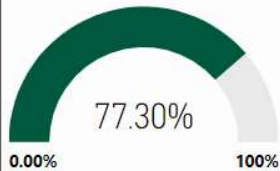

Milestones ELA Proficient+