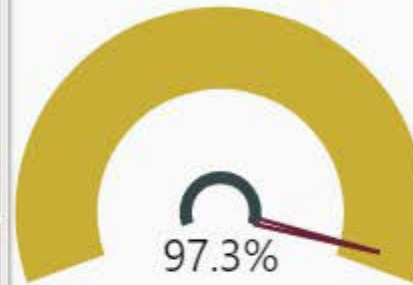

Johns Creek High School

Number of Students

1,970

Students for Each Grade

Racial Composition

Ethnicity	Percentage	# of Students
White	49.32%	972
Asian	25.98%	511
Hispanic	10.50%	207
Black	10.05%	198
Other	4.16%	82

Program Enrollment

Mobility 2021

Stability 2021

CSI School? 2019

N

Turnaround School? 2019

N

4 Year Cohort Graduation Rate 2021

9th Grade On Track 2021

SAT

2020-21

Test Takers

299

Mean Total Score

1241

ACT