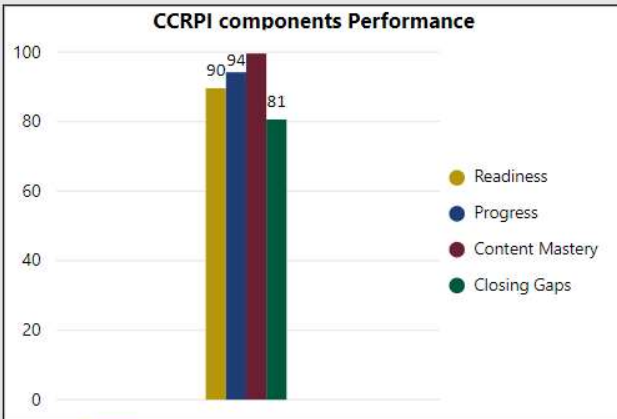

2017-2018

Scorecard- HS

Milestones ELA Proficient+

Milestones Math Proficient+

Milestones Proficient+ Overall

School Name

Johns Creek High School

All data presented on this profile come from the 2017-2018 school year

Readiness	Progress	Content Mastery	Closing Gaps
89.60	94.20	99.60	80.60

CSI School ?
N

Turnaround School ?
N