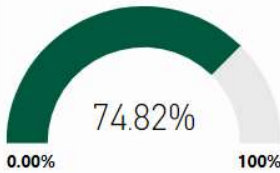

Milestones Proficient+ Overall