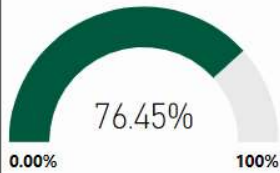

Milestones Math Proficient+