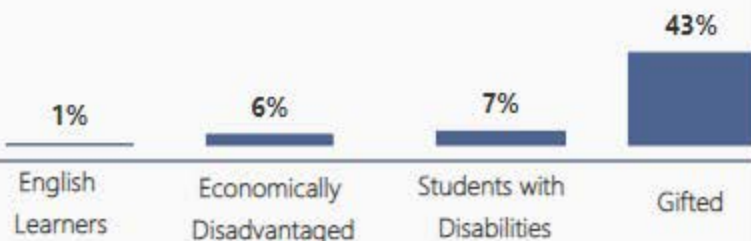

Program Enrollment